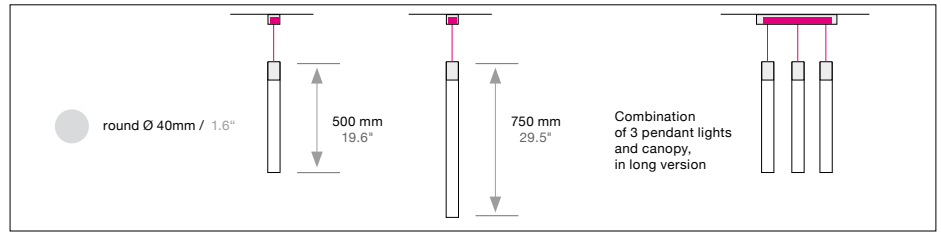

FIO

Housing: Solid acrylic rod, with metal frame
 Design: SATTLER

	Size: Ø mm	inches	LED Watt	Lumen ¹⁾	weight kg ²⁾ / lbs ²⁾	Item No.	LED	Dimming	LED	Finishes	Power Supply cable	Mounting Version
FIO Single	Ø 40, L 500 mm	Ø 2 L 19.6"	4	400	2.0 / 4.4	965.	X X.	X X.	X X.	X X.	X X X.	
	Ø 40, L 750 mm	Ø 2 L 29.5"	4	400	2.5 / 5.5	968.	X X.	X X.	X X.	X X.	X X X.	
FIO Set of 3	Ø 40, L 500 mm	Ø 2 L 19.6"	12	1,200	4.0 / 8.8	966.	X X.	X X.	X X.	X X.	X X X.	
	Ø 40, L 750 mm	Ø 2 L 29.5"	12	1,200	5.0 / 11.0	967.	X X.	X X.	X X.	X X.	X X X.	
LED		Warm-white	3000 K	(Standard)	X X X.	30.	X X.	X X.	X X.	X X X.	X	
CRI > 90		Neutral-white	4000 K	(Optional)	X X X.	40.	X X.	X X.	X X.	X X X.	X	
CRI > 80*		Extra warm-white	2700 K	(Optional)	X X X.	27.	X X.	X X.	X X.	X X X.	X	
		Extra warm-white	2200 K*	(Optional)	X X X.	22.	X X.	X X.	X X.	X X X.	X	
Dimming		Dimmable 0 - 10 V		(Standard)	X X X.	X X.	51.	00.	X X.	X X X.	X	
Finishes		11 white (Standard)		10 black (Optional)		22 aluminum		27 brush-nished		30 anthracite		33 sand silver
		XX Custom nish		35 gold		36 brass		37 bronze		38 copper	X X X.	X X X.
Power Supply Cable		Z 70 Silver (Standard)									X X X.	F

Mounting version (F) with power supply cable, length 2000mm / 78.7"

Dimensions of canopy

Typ Size mm / inch

DB 90 (single version)
Ø 90 / H 53 mm / 3.5 x 2.0"

DBL 390 (set of 3)
L 390 x W 70 x H 70 mm
L 15.3 x W 2.7 x H 2.7"

Dry Location Enclosure (Included)

13.25" (L) x 5" (W) x 2.25" (H)
surface mount in any orientation

X X X.	X X.	X X.	X X.	X X.	Z70.	F
--------	------	------	------	------	-------------	----------

1) Net lumen output: Losses due to diffusers and reflectors are considered. Lumen values refer to an ambient temperature of max. 35° Celsius / 95° Fahrenheit.
 2) Weight of lights without remote technical unit or canopy.