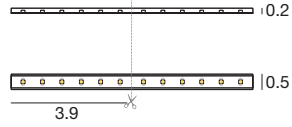

Silicone_C Basic 18 LEDs/ft | LED strip | stripLED 1.5 W/ft 24 V | Wet Location

Cable 78.7 in supplied with product;
Female end connector

CRI 80

196.9 in	E98346	2500 K	1350 lm
196.9 in	E98027	2700 K	1800 lm
196.9 in	E98560	3000 K	1825 lm
196.9 in	E98028	4000 K	1850 lm

Cable 78.7 in supplied with product;
Female end connector

CRI 80

196.9 in	E98352	2500 K	4050 lm
196.9 in	E98042	2700 K	5400 lm
196.9 in	E98043	4000 K	5550 lm

Power supply options (remote only)

OT96-D010

Osram, 10% 0-10V dim, 96W, 24V DC, 120-277VAC, supplied in a Dry location