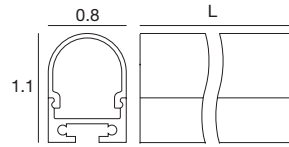

High round surface profile | Indoor LED Strips

Compatible with
Ribbon - Ribbon slim
Dropper

type	L in		
Anod. AL	78.7 in	Profile	E98933
Opaline	78.7 in	Diffuser	E98934
	2 x	Caps	E98936
	5 x	Brackets	E98935