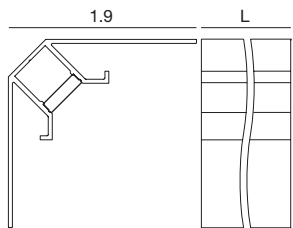

Plaster In corner profile | Indoor LED Strips

Compatible with
Ribbon - Ribbon slim
Dropper

type	L in		
Anod. AL	78.7 in	Profile	E98919
Opaline	78.7 in	Diffuser	E98917
	2 x	Caps	E98920