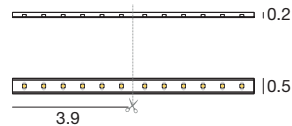

Silicone_C Basic 18 LEDs/ft | LED strip | stripLED 1.5 W/ft 24 V | Wet Location

Cable 78.7 in supplied with product;
Female end connector

CRI 80

196.9 in	E98346	2500 K	1350 lm
196.9 in	E98027	2700 K	1800 lm
196.9 in	E98560	3000 K	1825 lm
196.9 in	E98028	4000 K	1850 lm

Cable 78.7 in supplied with product;
Female end connector

CRI 80

196.9 in	E98352	2500 K	4050 lm
196.9 in	E98042	2700 K	5400 lm
196.9 in	E98043	4000 K	5550 lm

Power supply options (remote only)

OT96-D010

Osram, 10% 0-10V dim, 96W, 24V DC, 120-277VAC, supplied in a Dry location