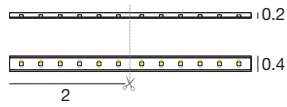

CRI 80 - 4.4 W/ft

196.9 in	E62403	7230 lm	3000 K
196.9 in	E62403N	7495 lm	4000 K

Power supply options (remote only)

OT96-D010

Osram, 10% 0-10V dim, 96W, 24V DC, 120-277VAC, supplied in a Dry location

OT96-JBX

Osram, Non-dim 24V DC, 120-277VAC, Wet location