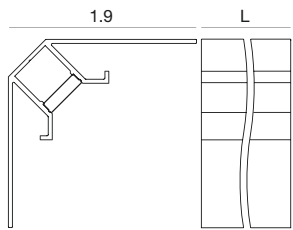

Plaster In corner profile | Indoor LED Strips

Compatible with
Ribbon - Ribbon slim
Dropper

type	L in		
Anod. AL	78.7 in	Profile	E98919
Opaline	78.7 in	Diffuser	E98917
	2 x	Caps	E98920