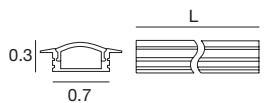

Small recessed profile | Indoor LED Strips

Compatible with
Ribbon - Ribbon slim
Dropper

type	L in		
Anod. Al.	78.7 in	Profile	E98895
Transp.	78.7 in	Diffuser	E98941
Satinized	78.7 in	Diffuser	E98942
Opaline	78.7 in	Diffuser	E98943
	2 x	Caps	E98896
	5 x	Brackets	E98944

KIT composition

1 x	E98895-E98943-E98896-E98944	E98965