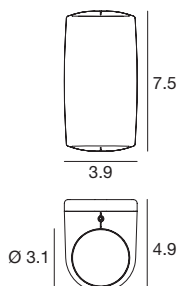

Vedette_R Double emission | Wall light | 120-277V | powerLED | Wet location | Integral Driver | 26W 350mA

CRI 80

White	E96146	2700 K	2486 lm	M	Spot	15
Black	E96147	3000 K	2676 lm	W	Medium Flood	30
Grey	E96148	4000 K	2868 lm	N	Flood	60
DarkBrown	E96149				General	00