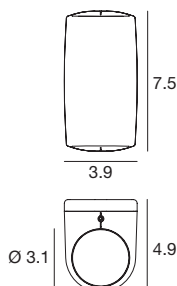

Vedette_R Single emission | Wall light | 120-277V | powerLED | Wet location | Integral Driver | 15W 400mA

CRI 80

White	E96142	2700 K	1375 lm	M	Spot	15
Black	E96143	3000 K	1480 lm	W	Medium Flood	30
Grey	E96144	4000 K	1586 lm	N	Flood	60
DarkBrown	E96145				General	00