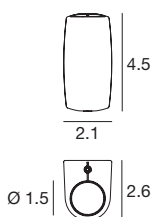

Vedette_R Double emission | Wall light | powerLED | Wet location | Driver remote | 2W 350mA

CRI 80

White	E96130	2700 K	272 lm	M	Narrow Spot	08
Black	E96131	3000 K	290 lm	W	Spot	15
Grey	E96132	4000 K	310 lm	N	Medium Flood	30
DarkBrown	E96133				Flood	60
					General	00

Power supply options (remote only)

ECO30W-350	SOLO50W-350	SOLO100W-350
0-10V EldoLED ECOdrive 30W for 1-6 fixtures	0-10V EldoLED SOLOdrive 50W for 1-12 fixtures	0-10V EldoLED SOLOdrive 100W for 1-24 fixtures