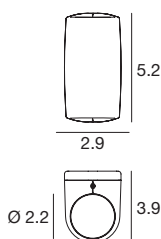

Vedette_R Single emission | Wall light | powerLED | Wet location | Driver remote | 8W 630mA

CRI 80

White	E96134	2700 K	610 lm	M	Spot	15
Black	E96135	3000 K	644 lm	W	Medium Flood	30
Grey	E96136	4000 K	711 lm	N	Flood	60
DarkBrown	E96137				General	00

Power supply options (remote only)

ECO30W-630	SOLO50W-630	SOLO100W-630
0-10V EldoLED ECOdrive 30W for 1-3 fixtures	0-10V EldoLED SOLOdrive 50W for 1-4 fixtures	0-10V EldoLED SOLOdrive 100W for 1-8 fixtures