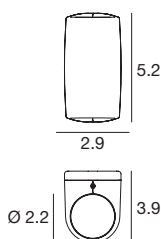

Vedette_R Double emission | Wall light | 120-277V | powerLED | Wet location | Integral Driver | 8W 350mA

CRI 80

White	E96138	2700 K	818 lm	M	Spot	15
Black	E96139	3000 K	864 lm	W	Medium Flood	30
Grey	E96140	4000 K	954 lm	N	Flood	60
DarkBrown	E96141				General	00