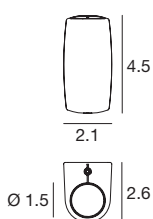

Vedette_R Single emission | Wall light | powerLED | Wet location | Driver remote | 2W 630mA

CRI 80

White	E96126	2700 K	219 lm	M	Narrow Spot	08
Black	E96127	3000 K	233 lm	W	Spot	15
Grey	E96128	4000 K	249 lm	N	Medium Flood	30
DarkBrown	E96129				Flood	60
					General	00