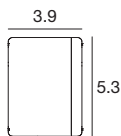

Vedette_Q asymmetric Double emission | Wall light | powerLED | Wet location | Driver remote | 13.5W 630mA