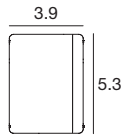

Vedette_Q asymmetric Single emission | Wall light | powerLED | Wet location | Driver remote | 6W 630mA