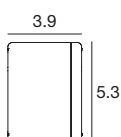

Vedette_Q blade Double emission | Wall light | powerLED | Wet location | Driver remote | 12W 630mA

CRI 80

White	E97185	2700 K	1314 lm	M	Narrow Spot	05
Black	E97186	3000 K	1398 lm	W		
Grey	E97187	4000 K	1494 lm	N		
DarkBrown	E97188					

Power supply options (remote only)

ECO30W-630	SOLO50W-630	SOLO100W-630
0-10V EldoLED ECOdrive 30W for 1-2 fixtures	0-10V EldoLED SOLOdrive 50W for 1-2 fixtures	0-10V EldoLED SOLOdrive 100W for 1-4 fixtures