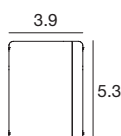

Vedette_Q blade Single emission | Wall light | powerLED | Wet location | Driver remote | 6W 630mA

CRI 80

White	E97048	2700 K	657 lm	M	Narrow Spot	05
Black	E97049	3000 K	699 lm	W		
Grey	E97050	4000 K	747 lm	N		
DarkBrown	E97051					

Power supply options (remote only)

ECO30W-630	SOLO50W-630	SOLO100W-630
0-10V EldoLED ECOdrive 30W for 1-3 fixtures	0-10V EldoLED SOLOdrive 50W for 1-6 fixtures	0-10V EldoLED SOLOdrive 100W for 1-12 fixtures