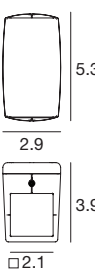

Vedette_Q Single emission | Wall light | powerLED | Wet location | Driver remote | 8W 630mA

CRI 80

White	E96110	2700 K	610 lm	M	Spot	15
Black	E96111	3000 K	644 lm	W	Medium Flood	30
Grey	E96112	4000 K	711 lm	N	Flood	60
DarkBrown	E96113				General	00

Power supply options (remote only)

ECO30W-630	SOLO50W-630	SOLO100W-630
0-10V EldoLED ECOdrive 30W for 1-3 fixtures	0-10V EldoLED SOLOdrive 50W for 1-4 fixtures	0-10V EldoLED SOLOdrive 100W for 1-8 fixtures