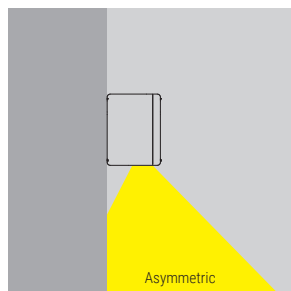

Vedette_Q asymmetric Single emission | Wall light | powerLED | Wet location | Driver remote | 6W 630mA

CRI 80

White	E81574	2700 K	685 lm	M	Asymmetric	07
Black	E81575	3000 K	739 lm	W		
Grey	E81576	4000 K	985 lm	N		
DarkBrown	E81577					

Power supply options (remote only)

ECO30W-630	SOLO50W-630	SOLO100W-630
0-10V EidoLED ECOdrive 30W for 1-3 fixtures	0-10V EidoLED SOLOdrive 50W for 1-6 fixtures	0-10V EidoLED SOLOdrive 100W for 1-12 fixtures

Vedette_Q asymmetric Double emission | Wall light | powerLED | Wet location | Driver remote | 13.5W 630mA

CRI 80

White	E81578	2700 K	1324 lm	M	Asymmetric + 5°	62
Black	E81579	3000 K	1413 lm	W	Asymmetric + 30°	63
Grey	E81580	4000 K	1730 lm	N	Asymmetric + 60°	64
DarkBrown	E81581					

Power supply options (remote only)

ECO30W-630	SOLO50W-630	SOLO100W-630
0-10V EidoLED ECOdrive 30W for 1 fixture	0-10V EidoLED SOLOdrive 50W for 1-2 fixtures	0-10V EidoLED SOLOdrive 100W for 1-4 fixtures

E81574W07

Light beam