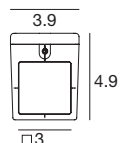

Vedette_Q blade Single emission | Wall light | 120-277V | powerLED | Wet location | Integral Driver | 24W 630mA

CRI 80

White	E91599	2700 K	2288 lm	M	Narrow Spot	05
Black	E91600	3000 K	2288 lm	W		
Grey	E91601	4000 K	2463 lm	N		
DarkBrown	E91602