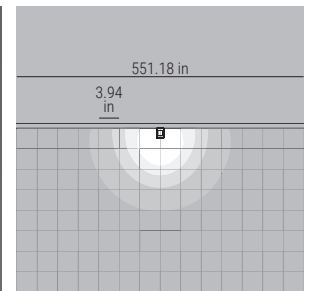

**E81574W07**

Photometric curve

Light beam

10 LUX 30 LUX 50 LUX 70 LUX

Floor plan