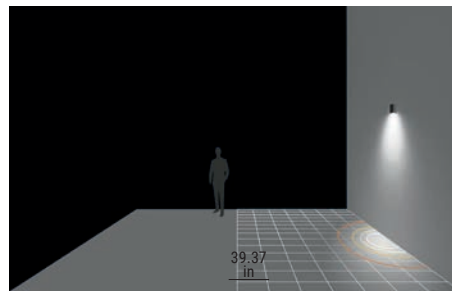

**E81574W07**

Photometric curve

Light beam

10 LUX 30 LUX 50 LUX 70 LUX

Floor plan