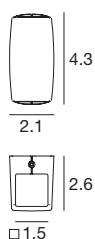

**Vedette\_Q Single emission | Wall light | powerLED | Wet location | Driver remote | 2W 630mA**

CRI 80

|           |               |        |        |          |              |           |
|-----------|---------------|--------|--------|----------|--------------|-----------|
| White     | <b>E96102</b> | 2700 K | 219 lm | <b>M</b> | Narrow Spot  | <b>08</b> |
| Black     | <b>E96103</b> | 3000 K | 233 lm | <b>W</b> | Spot         | <b>15</b> |
| Grey      | <b>E96104</b> | 4000 K | 249 lm | <b>N</b> | Medium Flood | <b>30</b> |
| DarkBrown | <b>E96105</b> |        |        |          | Flood        | <b>60</b> |
|           |               |        |        |          | General      | <b>00</b> |