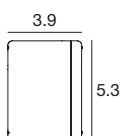

Vedette_Q blade Double emission | Wall light | arrayLED | Wet location | Driver remote | 12W 630mA

CRI 80

White	E97052	2700 K	1342 lm	M	5°+ 60°	56
Black	E97053	3000 K	1486 lm	W		
Grey	E97054	4000 K	1684 lm	N		
DarkBrown	E97055					

Power supply options (remote only)

ECO30W-630	SOLO50W-630	SOLO100W-630
0-10V EldoLED ECOdrive 30W for 1-2 fixtures	0-10V EldoLED SOLOdrive 50W for 1-2 fixtures	0-10V EldoLED SOLOdrive 100W for 1-4 fixtures