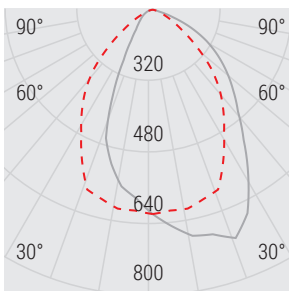

E81574W07

Photometric curve