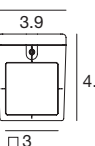

Vedette_Q Double emission | Wall light | 120-277V | powerLED | Wet location | Integral Driver | 26W 350mA

CRI 80

White	E96122	2700 K	2486 lm	M	Spot	15
Black	E96123	3000 K	2676 lm	W	Medium Flood	30
Grey	E96124	4000 K	2868 lm	N	Flood	60
DarkBrown	E96125				General	00