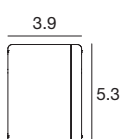

**Vedette\_Q blade Double emission | Wall light | powerLED | Wet location | Driver remote | 12W 630mA**

CRI 80

White	<b>E97185</b>	2700 K	1314 lm	<b>M</b>	Narrow Spot	<b>05</b>
Black	<b>E97186</b>	3000 K	1398 lm	<b>W</b>		
Grey	<b>E97187</b>	4000 K	1494 lm	<b>N</b>		
DarkBrown	<b>E97188</b>					