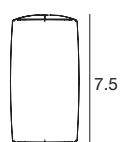

Vedette_Q blade Single emission | Wall light | 120-277V | powerLED | Wet location | Integral Driver | 24W 630mA

CRI 80

White	E91599	2700 K	2288 lm	M	Narrow Spot	05
Black	E91600	3000 K	2288 lm	W		
Grey	E91601	4000 K	2463 lm	N		
DarkBrown	E91602