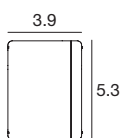

Vedette_Q blade Double emission | Wall light | arrayLED | Wet location | Driver remote | 12W 630mA

CRI 80

White	E97052	2700 K	1342 lm	M	5°+ 60°	56
Black	E97053	3000 K	1486 lm	W		
Grey	E97054	4000 K	1684 lm	N		
DarkBrown	E97055					

Power supply options (remote only)

ECO30W-630	SOLO50W-630	SOLO100W-630
0-10V EldoLED ECOdrive 30W for 1-2 fixtures	0-10V EldoLED SOLOdrive 50W for 1-2 fixtures	0-10V EldoLED SOLOdrive 100W for 1-4 fixtures