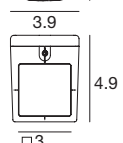

Vedette_Q blade Single emission | Wall light | 120-277V | powerLED | Wet location | Integral Driver | 24W 630mA

CRI 80

White	E91599	2700 K	2288 lm	M	Narrow Spot	05
Black	E91600	3000 K	2288 lm	W		
Grey	E91601	4000 K	2463 lm	N		
DarkBrown	E91602