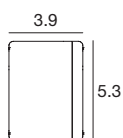

Vedette_Q blade Single emission | Wall light | powerLED | Wet location | Driver remote | 6W 630mA

CRI 80

White	E97048	2700 K	657 lm	M	Narrow Spot	05
Black	E97049	3000 K	699 lm	W		
Grey	E97050	4000 K	747 lm	N		
DarkBrown	E97051					

Power supply options (remote only)

ECO30W-630	SOLO50W-630	SOLO100W-630
0-10V EldoLED ECOdrive 30W for 1-3 fixtures	0-10V EldoLED SOLOdrive 50W for 1-6 fixtures	0-10V EldoLED SOLOdrive 100W for 1-12 fixtures