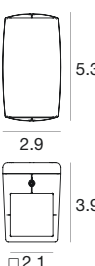

Vedette_Q Double emission | Wall light | 120-277V | powerLED | Wet location | Integral Driver | 9.6W 350mA

CRI 80

White	E96114	2700 K	818 lm	M	Spot	15
Black	E96115	3000 K	864 lm	W	Medium Flood	30
Grey	E96116	4000 K	954 lm	N	Flood	60
DarkBrown	E96117				General	00