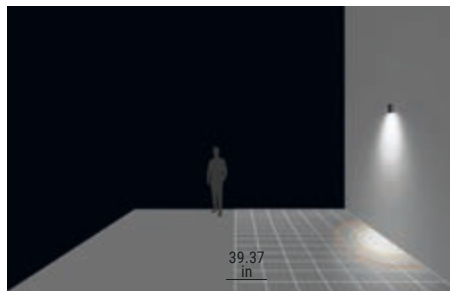

technical information

E81574W07

Photometric curve

Light beam

10 LUX 30 LUX 50 LUX 70 LUX

Floor plan