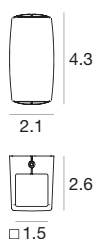

Vedette_Q Double emission | Wall light | powerLED | Wet location | Driver remote | 2W 350mA

CRI 80

White	E96106	2700 K	272 lm	M	Narrow Spot	08	
Black	E96107	3000 K	290 lm	W	Spot	15	
Grey	E96108	4000 K	310 lm	N	Medium Flood	30	
DarkBrown	E96109				Flood	60	
						General	00

Power supply options (remote only)

ECO30W-350	SOLO50W-350	SOLO100W-350
0-10V EldoLED ECOdrive 30W for 1-6 fixtures	0-10V EldoLED SOLOdrive 50W for 1-12 fixtures	0-10V EldoLED SOLOdrive 100W for 1-24 fixtures