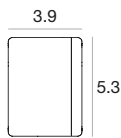

Vedette_Q asymmetric Double emission | Wall light | powerLED | Wet location | Driver remote | 13.5W 630mA