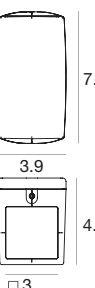

Vedette_Q Double emission | Wall light | 120-277V | powerLED | Wet location | Integral Driver | 31.2W 350mA

CRI 80

White	E96122	2700 K	2486 lm	M	Spot	15
Black	E96123	3000 K	2676 lm	W	Medium Flood	30
Grey	E96124	4000 K	2868 lm	N	Flood	60
DarkBrown	E96125				General	00

technical information