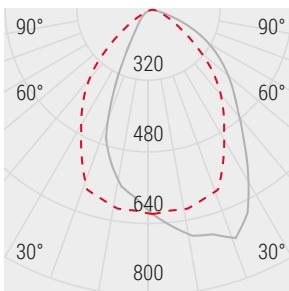

E81574W07

Photometric curve