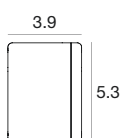

Vedette_Q blade Double emission | Wall light | arrayLED | Wet location | Driver remote | 14.4W 630mA

CRI 80

White	E97052	2700 K	1342 lm	M	5°+ 60°	56
Black	E97053	3000 K	1486 lm	W		
Grey	E97054	4000 K	1684 lm	N		
DarkBrown	E97055					

Power supply options (remote only)

ECO30W-630	SOLO50W-630	SOLO100W-630
0-10V EldoLED ECOdrive 30W for 1-2 fixtures	0-10V EldoLED SOLOdrive 50W for 1-2 fixtures	0-10V EldoLED SOLOdrive 100W for 1-4 fixtures