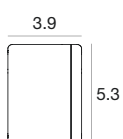

Vedette_Q blade Double emission | Wall light | powerLED | Wet location | Driver remote | 12W 630mA

CRI 80

White	E97185	2700 K	1314 lm	M	Narrow Spot	05
Black	E97186	3000 K	1398 lm	W		
Grey	E97187	4000 K	1494 lm	N		
DarkBrown	E97188					

Power supply options (remote only)

ECO30W-630	SOLO50W-630	SOLO100W-630
0-10V EldoLED ECOdrive 30W for 1-2 fixtures	0-10V EldoLED SOLOdrive 50W for 1-2 fixtures	0-10V EldoLED SOLOdrive 100W for 1-4 fixtures