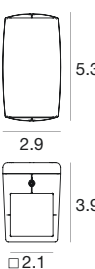

Vedette_Q Single emission | Wall light | powerLED | Wet location | Driver remote | 8W 630mA

CRI 80

White	E96110	2700 K	610 lm	M	Spot	15
Black	E96111	3000 K	644 lm	W	Medium Flood	30
Grey	E96112	4000 K	711 lm	N	Flood	60
DarkBrown	E96113				General	00

Power supply options (remote only)

ECO30W-630	SOLO50W-630	SOLO100W-630
0-10V EldoLED ECOdrive 30W for 1-3 fixtures	0-10V EldoLED SOLOdrive 50W for 1-4 fixtures	0-10V EldoLED SOLOdrive 100W for 1-8 fixtures