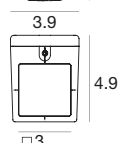

Vedette_Q blade Single emission | Wall light | 120-277V | powerLED | Wet location | Integral Driver | 28.8W 630mA

CRI 80

White	E91599	2700 K	2288 lm	M	Narrow Spot	05
Black	E91600	3000 K	2288 lm	W		
Grey	E91601	4000 K	2463 lm	N		
DarkBrown	E91602					

technical information