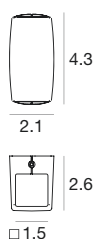

Vedette_Q Single emission | Wall light | powerLED | Wet location | Driver remote | 2W 630mA

CRI 80

White	E96102	2700 K	219 lm	M	Narrow Spot	08
Black	E96103	3000 K	233 lm	W	Spot	15
Grey	E96104	4000 K	249 lm	N	Medium Flood	30
DarkBrown	E96105				Flood	60
					General	00

Power supply options (remote only)

ECO30W-630	SOLO50W-630	SOLO100W-630
0-10V EldoLED ECOdrive 30W for 1-10 fixtures	0-10V EldoLED SOLOdrive 50W for 1-16 fixtures	0-10V EldoLED SOLOdrive 100W for 1-32 fixtures