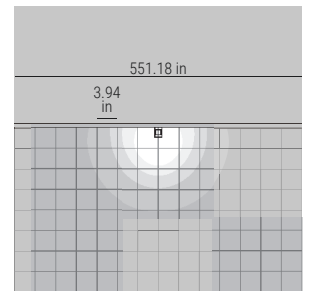

technical information

E81574W07

Photometric curve

Light beam

10 LUX 30 LUX 50 LUX 70 LUX

Floor plan