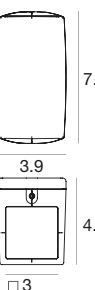

Vedette_Q Single emission | Wall light | 120-277V | powerLED | Wet location | Integral Driver | 16.4W 400mA

CRI 80

White	E96118	2700 K	1375 lm	M	Spot	15
Black	E96119	3000 K	1480 lm	W	Medium Flood	30
Grey	E96120	4000 K	1586 lm	N	Flood	60
DarkBrown	E96121				General	00

technical information