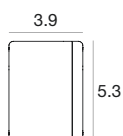

Vedette_Q blade Single emission | Wall light | powerLED | Wet location | Driver remote | 6W 630mA

CRI 80

White	E97048	2700 K	657 lm	M	Narrow Spot	05
Black	E97049	3000 K	699 lm	W		
Grey	E97050	4000 K	747 lm	N		
DarkBrown	E97051					

Power supply options (remote only)

ECO30W-630	SOLO50W-630	SOLO100W-630
0-10V EldoLED ECOdrive 30W for 1-3 fixtures	0-10V EldoLED SOLOdrive 50W for 1-6 fixtures	0-10V EldoLED SOLOdrive 100W for 1-12 fixtures