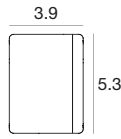

Vedette_Q asymmetric Single emission | Wall light | powerLED | Wet location | Driver remote | 6W 630mA