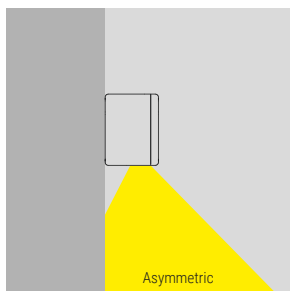

Vedette_Q asymmetric Single emission | Wall light | powerLED | Wet location | Driver remote | 6W 630mA

CRI 80

White	E81574	2700 K	685 lm	M	Asymmetric	07
Black	E81575	3000 K	739 lm	W		
Grey	E81576	4000 K	985 lm	N		
DarkBrown	E81577					

Power supply options (remote only)

ECO30W-630	SOLO50W-630	SOLO100W-630
0-10V EldoLED ECOdrive 30W for 1-3 fixtures	0-10V EldoLED SOLOdrive 50W for 1-6 fixtures	0-10V EldoLED SOLOdrive 100W for 1-12 fixtures

Vedette_Q asymmetric Double emission | Wall light | powerLED | Wet location | Driver remote | 13.5W 630mA

CRI 80

White	E81578	2700 K	1324 lm	M	Asymmetric + 5°	62
Black	E81579	3000 K	1413 lm	W	Asymmetric + 30°	63
Grey	E81580	4000 K	1730 lm	N	Asymmetric + 60°	64
DarkBrown	E81581					

Power supply options (remote only)

ECO30W-630	SOLO50W-630	SOLO100W-630
0-10V EldoLED ECOdrive 30W for 1 fixture	0-10V EldoLED SOLOdrive 50W for 1-2 fixtures	0-10V EldoLED SOLOdrive 100W for 1-4 fixtures

technical information

E81574W07

Light beam