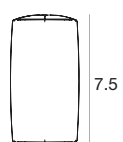

Vedette_Q blade Single emission | Wall light | 120-277V | powerLED | Wet location | Integral Driver | 28.8W 630mA

CRI 80

White	E91599	2700 K	2288 lm	M	Narrow Spot	05
Black	E91600	3000 K	2288 lm	W		
Grey	E91601	4000 K	2463 lm	N		
DarkBrown	E91602					

technical information