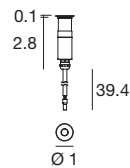

SueloPRO_R | Up-Light | powerLED | Submersible | Driver remote | Driver over | 1W

C.C. - 350mA

Steel	E80433	2700K	136 lm	M	Medium Flood	20
		3000K	145 lm	W	Medium Flood	35
		4000K	155 lm	N		

Power supply options (remote only)

ECO30W-350	SOLO50W-350	SOLO100W-350
0-10V EldoLED ECOdrive 30W for 1-10 fixtures	0-10V EldoLED SOLOdrive 50W for 1-20 fixtures	0-10V EldoLED SOLOdrive 100W for 1-40 fixtures

C.V. - 24V

Steel	E80434	2700K	136 lm	M	Medium Flood	20
		3000K	145 lm	W	Medium Flood	35
		4000K	155 lm	N		

Power supply options (remote only)

OT96-D010	OT96-JBX
Osram, 10% 0-10V dim, 96W, 24V DC, 120-277VAC, supplied in a Dry location	Osram, Non-dim 24V DC, 120-277VAC, Wet location