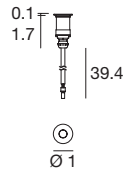

Spot

Flood

General

Asymmetric

Suelo_R | Up-Light | powerLED | Submersible | Driver remote | Driver over | 1W 350mA

Steel	E80432	2700K	136 lm	M	Medium Flood	20
		3000K	145 lm	W	Medium Flood	35
		4000K	155 lm	N		