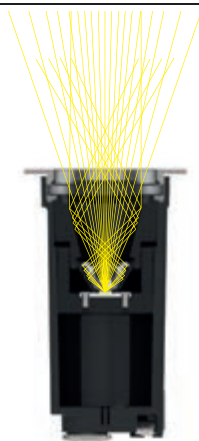

Materials

Aluminum body

AISI 316L stainless steel flange

suelo range

	2 W	4.2 W	7.2 W	13 W	30 W
Suelo_R ○	Ø 1.2 in	Ø 2.5 in	Ø 3.6 in	-	-
Suelo_RJ ○	-	Ø 2.5 in	Ø 3.6 in	-	-
Suelo_RX ○	-	-	Ø 4.7 in	Ø 6.7 in	Ø 9.1 in
Suelo_RXJ ○	-	-	Ø 4.7 in	Ø 6.7 in	-
SueloPRO_R ○	Ø 1.4 in	Ø 2.5 in	Ø 3.6 in	-	-
SueloPRO_RX ○	Ø 2 in	-	Ø 4.7 in	Ø 6.7 in	-
Suelo_RX Double ○	-	-	-	Ø 6.7 in (12W)	Ø 9.1 in (24W)
Suelo Telescopic ○	-	-	-	Ø 7.9 in	Ø 7.9 in (25W)
Options	PRO_R, PRO_RX	_R, PRO_R PRO_R	_R, _RX, PRO_R, PRO_RX PRO_R, PRO_RX	_RX, PRO_R, PRO_RX _RX, PRO_RX	_RX _RX
CRI 80	2700K 3000K 4000K	2700K 3000K 4000K	2700K 3000K 4000K RGBW (_RX)	2700K 3000K 4000K RGBW (_RX)	2700K 3000K 4000K RGBW (_RX)
Standard	08° 15° 30° 60° 90° Diffused	10° 20° 30° 60° 90° Diffused Elliptic Asymmetric	06° 15° 20° 30° 60° 105° Diffused Elliptic Asymmetric	06° 15° 30° 35° 45° 60° Diffused Asymmetric	06° 15° 30° 35° 60° Asymmetric
Optics					
Pro	15° 30° 60° Elliptic Diffused	20° 30° 50°	06° 15° 30° 60°	15° 30° 60° Asymmetric	-
Driver	Remote	Remote	Remote	Remote 120-277V On/Off (PRO_RX, _RX Double)	Remote 120-277V On/Off (_RX, _RX Double)
Current	C.C. C.V.	C.C. C.V.	C.C. C.V.	C.C.	C.C.

The range

The Suelo family offers a variety of solutions for every design need: fixed and tiltable versions, small-flanged flush-mount uplights. There are PRO models with recessed optics. RGBW engines and beam control filters are also available. All models have the exclusive AquaStop® protection systems, and there are versions with 24V converters.

For full beam control and a drastically reduced glare risk, choose the Suelo PRO versions, in which the recessed source increases the screening angle, totally skimming off the secondary flow to give a cleaner, more concentrated and efficient light.