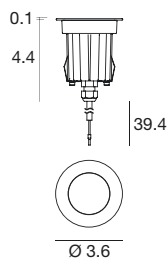

Suelo_R | Up-Light | powerLED | Wet location | Driver remote | Driver over | 7.2W

C.C. - 7.2W - 630mA

Steel/Alu	E80546	2700K	877 lm	M	Narrow Spot	06
		3000K	945 lm	W	Spot	15
		4000K	1013 lm	N	Medium Flood	30
					Flood	60
					Elliptic	88
					Wide Flood	12
					General	00
					Asymmetric	07

Steel/Alu	E80547	2700K	877 lm	M	Narrow Spot	06
		3000K	945 lm	W	Spot	15
		4000K	1013 lm	N	Medium Flood	30
					Flood	60

Power supply options (remote only)

ECO30W-630	SOLO50W-630	SOLO100W-630
0-10V EldoLED ECOdrive 30W for 1-3 fixtures	0-10V EldoLED SOLOdrive 50W for 1-4 fixtures	0-10V EldoLED SOLOdrive 100W for 1-8 fixtures

C.V. - 7.2W - 24V

Steel/Alu	E80550	2700K	877 lm	M	Narrow Spot	06
		3000K	945 lm	W	Spot	15
		4000K	1013 lm	N	Medium Flood	30
					Flood	60
					Elliptic	88
					Wide Flood	12
					General	00
					Asymmetric	07

Steel/Alu	E80551	2700K	877 lm	M	Narrow Spot	06
		3000K	945 lm	W	Spot	15
		4000K	1013 lm	N	Medium Flood	30
					Flood	60

Power supply options (remote only)

OT96-D010	OT96-JBX
Osram, 10% 0-10V dim, 96W, 24V DC, 120-277VAC, supplied in a Dry location	Osram, Non-dim 24V DC, 120- 277VAC, Wet location

RGBW - 8W - 630mA

Steel/Alu	E81717	RGBW natural white	Q	Narrow Spot	06
		RGBW warm white	V	Medium Flood	15
				Flood	45

Power supply options (remote only)

PWR50W-630

DMX driver, EldoLED POWERdrive 50W
Factory pre-programmed or RDM programmable, DMX
control not included/Ordered separately
50W for 1-4 Fixtures

Recessed casings

E99680
Outer casing for
ground-mounting
installation

technical
information