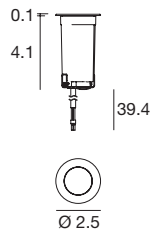

SueloPRO_R | Up-Light | powerLED | Wet location | Driver remote | Driver over | 4.2W

C.C. - 350mA

Steel/Alu	E80449	2700K	490 lm	M	Medium Flood	20
		3000K	490 lm	W	Medium Flood	30
		4000K	529 lm	N	Flood	50

Steel/Alu **E80450**

Steel/Alu **E80451**

Power supply options (remote only)

ECO30W-350

0-10V EldoLED ECOdrive
30W for 1-3 fixtures

SOLO50W-350

0-10V EldoLED SOLOdrive
50W for 1-6 fixtures

SOLO100W-350

0-10V EldoLED SOLOdrive
100W for 1-12 fixtures

C.V. - 24V

Steel/Alu	E80452	2700K	490 lm	M	Medium Flood	20
		3000K	490 lm	W	Medium Flood	30
		4000K	529 lm	N	Flood	50

Steel/Alu **E80453**

Steel/Alu **E80454**

Power supply options (remote only)

OT96-D010

Osram, 10% 0-10V dim, 96W, 24V
DC, 120-277VAC, supplied in a Dry
location

OT96-JBX

Osram, Non-dim 24V DC,
120-277VAC, Wet location

Recessed casings

E84935

Outer casing for
ground-mounting
installation