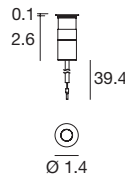

SueloPRO_R | Up-Light | powerLED | Wet location | Driver remote | Driver over | 2W

C.C. - 630mA

Steel/Alu E80439	2700K	205 lm	M	Spot	15
	3000K	233 lm	W	Medium Flood	30
	4000K	249 lm	N	Flood	60
				Elliptic	88
				General	00

Steel/Alu E80440	2700K	205 lm	M	Spot	15
	3000K	233 lm	W	Medium Flood	30
	4000K	249 lm	N	Flood	60

Power supply options (remote only)

ECO30W-630	SOLO50W-630	SOLO100W-630
0-10V EldoLED ECOdrive 30W for 1-10 fixtures	0-10V EldoLED SOLOdrive 50W for 1-16 fixtures	0-10V EldoLED SOLOdrive 100W for 1-32 fixtures