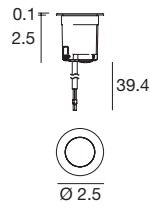

Suelo_R | Up-Light | powerLED | Wet location | Driver remote | Driver over | 4.2W

C.C. - 350mA

Steel/Alu	E80443	2700K	490 lm	M	Spot	10
		3000K	490 lm	W	Medium Flood	20
		4000K	529 lm	N	Medium Flood	30
					Flood	60
					Elliptic	88
					Wide Flood	12
					General	00

Steel/Alu	E81089	2700K	490 lm	M	Asymmetric	07
		3000K	490 lm	W		
		4000K	529 lm	N		

HC	Steel/Alu	E80444	2700K	490 lm	M	Medium Flood	20
			3000K	490 lm	W	Medium Flood	30
			4000K	529 lm	N	Flood	60

Power supply options (remote only)

ECO30W-350	SOLO50W-350	SOLO100W-350
0-10V EldoLED ECOdrive 30W for 1-3 fixtures	0-10V EldoLED SOLOdrive 50W for 1-6 fixtures	0-10V EldoLED SOLOdrive 100W for 1-12 fixtures

C.V. - 24V

Steel/Alu	E80445	2700K	490 lm	M	Spot	10
		3000K	490 lm	W	Medium Flood	20
		4000K	529 lm	N	Medium Flood	30
					Flood	60
					Elliptic	88
					Wide Flood	12
					General	00

Steel/Alu	E81090	2700K	490 lm	M	Asymmetric	07
		3000K	490 lm	W		
		4000K	529 lm	N		

HC	Steel/Alu	E80446	2700K	490 lm	M	Medium Flood	20
			3000K	490 lm	W	Medium Flood	30
			4000K	529 lm	N	Flood	60

Power supply options (remote only)

OT96-D010	OT96-JBX
Osram, 10% 0-10V dim, 96W, 24V DC, 120-277VAC, supplied in a Dry location	Osram, Non-dim 24V DC, 120-277VAC, Wet location

Recessed casings

E84936
Outer casing for ground-mounting installation