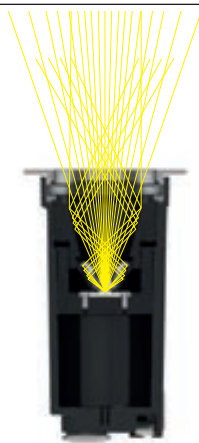

suelo range

	1 W	2 W	4.2 W	7.2 W	13 W	30 W
Suelo_R ○	Ø 1 in	Ø 1.2 in	Ø 2.5 in	Ø 3.6 in	-	-
Suelo_RJ ○ 	-	-	Ø 2.5 in	Ø 3.6 in	-	-
Suelo_RX ○	-	-	-	Ø 4.7 in	Ø 6.7 in	Ø 9.1 in
Suelo_RXJ ○ 	-	-	-	Ø 4.7 in	Ø 6.7 in	-
SueloPRO_R ○	Ø 1 in	Ø 1.4 in	Ø 2.5 in	Ø 3.6 in	-	-
SueloPRO_RX ○	-	Ø 2 in	-	Ø 4.7 in	Ø 7 in	-
Suelo_RX Double ○	-	-	-	-	Ø 7 in	Ø 9.1 in
Suelo Telescopic ○	-	-	-	-	Ø 7.5 in	Ø 7.5 in
Accessories	-	 Suelo, Suelo_X, Suelo Pro, Suelo Pro_X	  Suelo, Suelo_X, Suelo Pro, Suelo Pro_X	  Suelo, Suelo_X, Suelo Pro, Suelo Pro_X	  Suelo, Suelo_X, Suelo Pro, Suelo Pro_X	  Suelo, Suelo_X, Suelo Pro, Suelo Pro_X
CRI 80	2700K 3000K 4000K	2700K 3000K 4000K	2700K 3000K 4000K	2700K 3000K 4000K	2700K 3000K 4000K	2700K 3000K 4000K
Optics	Standard Medium Flood	Narrow Spot Spot Medium Flood Flood Wide Flood General	Spot Medium Flood Flood Elliptic Wide Flood General Asymmetric	Narrow Spot Spot Medium Flood Flood Elliptic Wide Flood General Asymmetric	Narrow Spot Spot Medium Flood Flood General Asymmetric	Narrow Spot Spot Medium Flood Flood Asymmetric
Optics	Pro Medium Flood	Spot Medium Flood Flood Elliptic General	Medium Flood Flood	Narrow Spot Spot Medium Flood Flood	Spot Medium Flood Flood Wide Flood Asymmetric	-
Driver	0-10V	0-10V	0-10V	0-10V	0-10V	0-10V
Current	C.C. C.V. (Suelo Pro)	C.C. C.V.	C.C. C.V.	C.C. C.V.	C.C.	C.C.

For full beam control and a drastically reduced glare risk, choose the Suelo PRO versions, in which the recessed source increases the screening angle, totally skimming off the secondary flow to give a cleaner, more concentrated and efficient light.