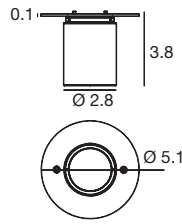

Portik_R | Ceiling luminaires | powerLED | Wet location | Driver remote | 6W 700mA

CRI 80

White	E81851	2700 K	770 lm	M	Spot	15
Black	E81852	3000 K	770 lm	W	Medium Flood	30
Grey	E81853	4000 K	831 lm	N	Flood	60
Co-Ten	E81854					

Power supply options (remote only)

ECO30W-700	SOLO50W-700	SOLO100W-700
0-10V EldoLED ECOdriver 30W for 1-3 fixtures	0-10V EldoLED SOLOdrive 50W for 1-6 fixtures	0-10V EldoLED SOLOdrive 100W for 1-12 fixtures