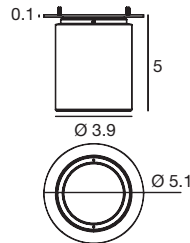

Portik_R | Ceiling luminaires | powerLED | Wet location | Driver remote | 12W 350mA

CRI 80

White	E81855	2700 K	1724 lm	M	Spot	15
Black	E81856	3000 K	1724 lm	W	Medium Flood	30
Grey	E81857	4000 K	1854 lm	N	Flood	60
Co-Ten	E81858					

Power supply options (remote only)

ECO30W-350	SOLO50W-350	SOLO100W-350
0-10V EldoLED ECOdriver 30W for 1 fixtures	0-10V EldoLED SOLOdrive 50W for 1-2 fixtures	0-10V EldoLED SOLOdrive 100W for 1-4 fixtures