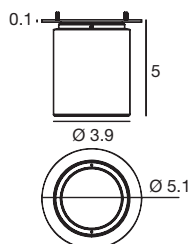

Portik_R | Ceiling luminaires | powerLED | Wet location | Driver remote | 12W 350mA

CRI 80

White	E81855	2700 K	1724 lm	M	Spot	15
Black	E81856	3000 K	1724 lm	W	Medium Flood	30
Grey	E81857	4000 K	1854 lm	N	Flood	60
DarkBrown	E81858					

Power supply options (remote only)

ECO30W-350 0-10V EldoLED ECOdriver 30W for 1 fixtures	SOLO50W-350 0-10V EldoLED SOLOdrive 50W for 1-2 fixtures	SOLO100W-350 0-10V EldoLED SOLOdrive 100W for 1-4 fixtures