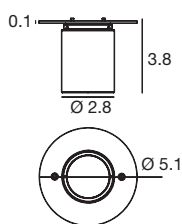

Portik_R | Ceiling luminaires | powerLED | Wet location | Driver remote | 6W 700mA

CRI 80

White	E81851	2700 K	770 lm	M	Spot	15
Black	E81852	3000 K	770 lm	W	Medium Flood	30
Grey	E81853	4000 K	831 lm	N	Flood	60
DarkBrown	E81854					

Power supply options (remote only)

ECO30W-700 0-10V EldoLED ECOdriver 30W for 1-3 fixtures	SOLO50W-700 0-10V EldoLED SOLOdrive 50W for 1-6 fixtures	SOLO100W-700 0-10V EldoLED SOLOdrive 100W for 1-12 fixtures