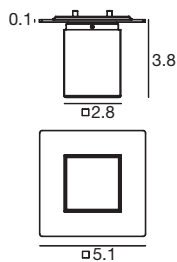

Portik_Q | Ceiling luminaires | arrayLED | Wet location | Driver remote | 6.5W 700mA

CRI 80

White	E80618	2700 K	770 lm	M	Spot	15
Black	E80619	3000 K	770 lm	W	Medium Flood	30
Grey	E80620	4000 K	831 lm	N	Flood	60
DarkBrown	E80621					

Power supply options (remote only)

ECO30W-700	SOLO50W-700	SOLO100W-700
0-10V EldoLED ECOdriver 30W for 1-3 fixtures	0-10V EldoLED SOLOdrive 50W for 1-4 fixtures	0-10V EldoLED SOLOdrive 100W for 1-8 fixtures