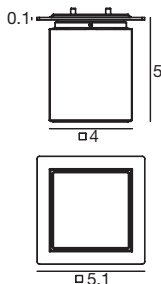

Portik_Q | Ceiling luminaires | arrayLED | Wet location | Driver remote | 12W 350mA

CRI 80

White	E80622	2700 K	1724 lm	M	Spot	15
Black	E80623	3000 K	1724 lm	W	Medium Flood	30
Grey	E80624	4000 K	1854 lm	N	Flood	60
DarkBrown	E80625					

Power supply options (remote only)

ECO30W-350	SOLO50W-350	SOLO100W-350
0-10V EldoLED ECOdriver 30W for 1 fixtures	0-10V EldoLED SOLOdrive 50W for 1-2 fixtures	0-10V EldoLED SOLOdrive 100W for 1-4 fixtures