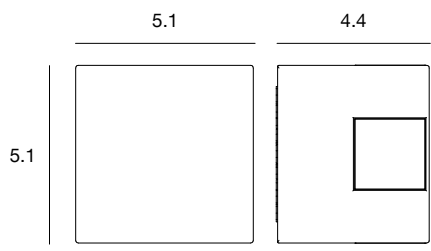

Loop66

Remote driver

Light management: versions with **four emissions** and very **narrow light beam**

Passive heat dissipation:
anodized aluminum casing

Loop66 Wall light - Multi emission - PowerLEDs 4 x 6 W 630 mA

ETL wet location listed  C.C. IP66  

type	color	lumens	optic
White E97065	4000K	4 x 666 lm CRI 80	N 5° 05
Black E97066	3000K	4 x 624 lm CRI 80	W
Grey E97067	2700K	4 x 585 lm CRI 80	M
Cor-Ten E97357			

power supply options (remote only)