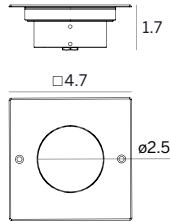

type		color			optic	
Steel/Alu	CRI 80	E93981	2700 K	816 lm	M	8° 08
			3000 K	870 lm	W	30° 30
			4000 K	930 lm	N	60° 60
						Diff. 00

power supply options (remote only)

ECO30W-350	SOLO50W-350	SOLO100W-350	E98399
0-10V EIdoLED ECOdrive 30W, for 1-2 fixtures	0-10V EIdoLED SOLOdrive 50W, for 1-4 fixtures	0-10VEIdoLED SOLOdrive 100W, for 1-8 fixtures	Outer casing (required, order separately)

Orma_QI | Drive-over spotlight | powerLED 3W 350 mA | stainless steel