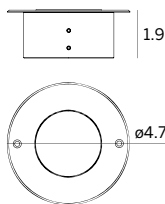

type		color			optic		
Steel	CRI 80	E93993	2700 K	816 lm	M	8°	08
			3000 K	870 lm	W	30°	30
			4000 K	930 lm	N	60°	60
						Diff.	00

power supply options (remote only)

ECO30W-350	SOLO50W-350	SOLO100W-350	E98399
0-10V EIdoLED ECOdrive 30W, for 1-2 fixtures	0-10V EIdoLED SOLOdrive 50W, for 1-4 fixtures	0-10VEIdoLED SOLOdrive 100W, for 1-8 fixtures	Outer casing (required, order separately)