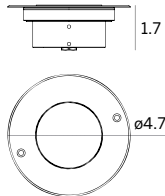

type		color			optic		
Steel/Alu	CRI 80	E93980	2700 K	816 lm	M	8°	08
			3000 K	870 lm	W	30°	30
			4000 K	930 lm	N	60°	60
						Diff.	00

power supply options (remote only)

ECO30W-350	SOLO50W-350	SOLO100W-350	E98399
0-10V EIdoLED ECOdrive 30W, for 1-2 fixtures	0-10V EIdoLED SOLOdrive 50W, for 1-4 fixtures	0-10VEIdoLED SOLOdrive 100W, for 1-8 fixtures	Outer casing (required, order separately)

Orma_RI | Drive-over spotlight | powerLED 3W 350 mA | stainless steel