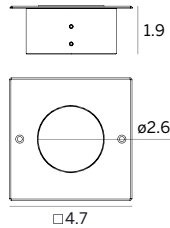

type		color			optic	
Steel	CRI 80	E93992	2700 K	816 lm	M	8° 08
			3000 K	870 lm	W	30° 30
			4000 K	930 lm	N	60° 60
						Diff. 00

power supply options (remote only)

ECO30W-350	SOLO50W-350	SOLO100W-350	E98399
0-10V EIdoLED ECOdrive 30W, for 1-2 fixtures	0-10V EIdoLED SOLOdrive 50W, for 1-4 fixtures	0-10VEIdoLED SOLOdrive 100W, for 1-8 fixtures	Outer casing (required, order separately)