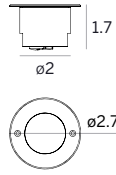

Minimum installation space, 2.2 to 2.6 in total height

Orma_R | Drive-over spotlight | powerLED 3W 350 mA

type		color			optic		
Steel/Alu	CRI 80	E96098	2700 K	408 lm	M	15°	15
			3000 K	435 lm	W	30°	30
			4000 K	465 lm	N	60°	60