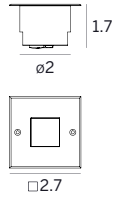

type		color			optic	
Steel	CRI 80	E96101	2700 K	408 lm	M	15° 15
			3000 K	435 lm	W	30° 30
			4000 K	465 lm	N	60° 60

power supply options (remote only)

ECO30W-350	SOLO50W-350	SOLO100W-350	E98057
0-10V EIdoLED ECOdrive 30W, for 1-5 fixtures	0-10V EIdoLED SOLOdrive 50W, for 1-10 fixtures	0-10VEIdoLED SOLOdrive 100W, for 1-20 fixtures	Outer casing (required, order separately)

Orma_QI | Drive-over spotlight | powerLED 6W 350 mA | stainless steel