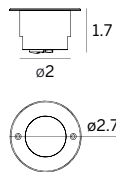

type		color			optic		
Steel	CRI 80	E96100	2700 K	408 lm	M	15°	15
			3000 K	435 lm	W	30°	30
			4000 K	465 lm	N	60°	60

power supply options (remote only)

ECO30W-350	SOLO50W-350	SOLO100W-350	E98057
0-10V EIdoLED ECOdrive 30W, for 1-5 fixtures	0-10V EIdoLED SOLOdrive 50W, for 1-10 fixtures	0-10VEIdoLED SOLOdrive 100W, for 1-20 fixtures	Outer casing (required, order separately)

Orma_RI | Drive-over spotlight | powerLED 6W 350 mA | stainless steel