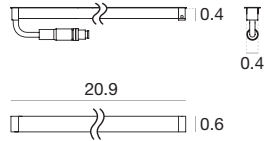

**E99231**  
39.37 in  
Cable

**E99232**  
39.37 in  
Extension

Ice-Cut66\_F | Linear profiles | 24V | topLED | Wet location | Driver remote | 3.7W/ft

6W - CRI 80

Opaline <b>E81255</b>	2700K	420 lm	<b>M</b>	General	<b>00</b>
	3000K	438 lm	<b>W</b>		
	4000K	478 lm	<b>N</b>		