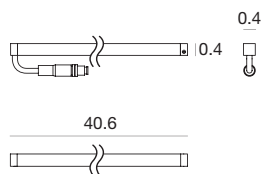

## **Materials**

Translucent polycarbonate body

Ice-Cut66 | Linear profiles | 24V | topLED | Wet location | Driver remote | 3.7W/ft

6W - CRI 80

Opaline <b>E96740</b>	2700K	420 lm	<b>M</b>	General	<b>00</b>
	3000K	438 lm	<b>W</b>		
	4000K	478 lm	<b>N</b>		

Power supply options (remote only)

**OT96-D010**

Osram, 10% 0-10V dim, 96W, 24VDC, 120-277VAC, supplied in a Dry location enclosure

**OT96-JBX**

Osram, Non-Dim, 96W, 24VDC, 120-277VAC, Wet Location

12W - CRI 80