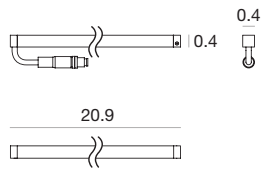

# ice-cut66

Extremely slender at only 0.4 inch thick, lightweight, and easy to install in any space, Ice-Cut66 can be used to create segmented light scenes or continuous lines, thanks to the cables exiting at the bottom of the light. This smart solution produces perfectly distributed intensity along the length of the light.

## **Materials**

Translucent polycarbonate body

Ice-Cut66 | Linear profiles | 24V | topLED | Wet location | Driver remote | 3.7W/ft

6W - CRI 80

Opaline <b>E96740</b>	2700K	420 lm	<b>M</b>	General	<b>00</b>
	3000K	438 lm	<b>W</b>		
	4000K	478 lm	<b>N</b>		