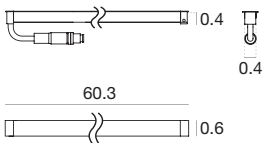

18W - CRI 80

Opaline E81257	2700K	1260 lm	M	General	00
	3000K	1313 lm	W		
	4000K	1434 lm	N		

Power supply options (remote only)

OT96-D010

Osram, 10% 0-10V dim, 96W, 24VDC, 120-277VAC, supplied in a Dry location enclosure

OT96-JBX

Osram, Non-Dim, 96W, 24VDC, 120-277VAC, Wet Location