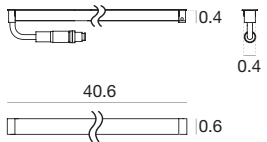

12W - CRI 80

Opaline E81256	2700K	840 lm	M	General	00
	3000K	875 lm	W		
	4000K	956 lm	N		

Power supply options (remote only)

OT96-D010

Osram, 10% 0-10V dim, 96W, 24VDC, 120-277VAC, supplied in a Dry location enclosure

OT96-JBX

Osram, Non-Dim, 96W, 24VDC, 120-277VAC, Wet Location