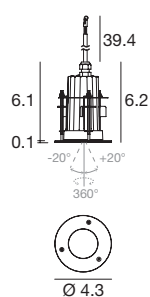

Guardian_J | Downlight | powerLED Wet Location | Driver remote | Adjustable | 7.2W 630mA