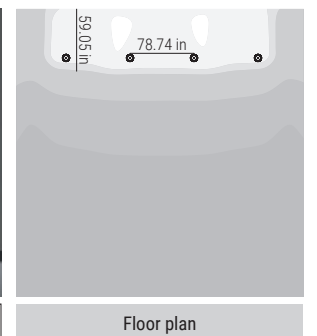

Guardian | Downlight | powerLED | Wet Location | Driver remote | 7.2W 630mA

Balance - CRI 80

White	E81893	2700 K	709 lm	M	Spot	15	
Black	E81916	3000 K	760 lm	W	Medium Flood	30	
Grey	E81838	4000 K	821 lm	N	Flood	60	
						Asymmetric	07

Balance - CRI 80

White	E81894	2700 K	709 lm	M	Spot	15
Black	E81917	3000 K	760 lm	W	Medium Flood	30
Grey	E81839	4000 K	821 lm	N	Flood	60

Power supply options (remote only)

ECO30W-630 0-10V EldoLED ECOdriver 30W for 1-3 fixtures	SOLO50W-630 0-10V EldoLED SOLOdrive 50W for 1-4 fixtures	SOLO100W-630 0-10V EldoLED SOLOdrive 100W for 1-8 fixtures

Recessed casing

E99673
Outer casing for brick or concrete-mounted installation

Guardian_J | Downlight | powerLED Wet Location | Driver remote | Adjustable | 7.2W 630mA

Balance - CRI 80

White	E81895	2700 K	709 lm	M	Spot	20
Black	E81918	3000 K	760 lm	W	Medium Flood	30
Grey	E81840	4000 K	821 lm	N	Flood	60

Power supply options (remote only)

ECO30W-630 0-10V EldoLED ECOdriver 30W for 1-3 fixtures	SOLO50W-630 0-10V EldoLED SOLOdrive 50W for 1-4 fixtures	SOLO100W-630 0-10V EldoLED SOLOdrive 100W for 1-8 fixtures

Recessed casing

E99673
Outer casing for brick or concrete-mounted installation

81909W07