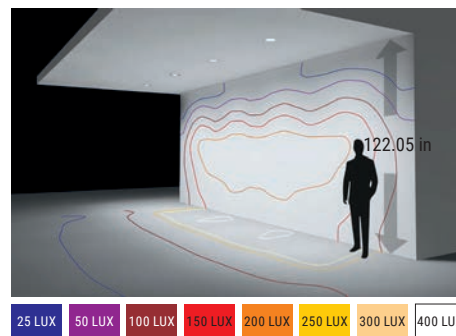

Guardian | Downlight | powerLED | Wet Location | Driver remote | 7.2W 630mA

Balance - CRI 80

White	E81893	2700 K	709 lm	M	Spot	15	
Black	E81916	3000 K	760 lm	W	Medium Flood	30	
Grey	E81838	4000 K	821 lm	N	Flood	60	
						Asymmetric	07

Balance - CRI 80

White	E81894	2700 K	709 lm	M	Spot	15
Black	E81917	3000 K	760 lm	W	Medium Flood	30
Grey	E81839	4000 K	821 lm	N	Flood	60

Power supply options (remote only)

ECO30W-630 0-10V EldoLED ECOdriver 30W for 1-3 fixtures	SOLO50W-630 0-10V EldoLED SOLOdrive 50W for 1-4 fixtures	SOLO100W-630 0-10V EldoLED SOLOdrive 100W for 1-8 fixtures

Recessed casing

E99673
Outer casing for brick or concrete-mounted installation

Guardian_J | Downlight | powerLED Wet Location | Driver remote | Adjustable | 7.2W 630mA

Balance - CRI 80

White	E81895	2700 K	709 lm	M	Spot	20
Black	E81918	3000 K	760 lm	W	Medium Flood	30
Grey	E81840	4000 K	821 lm	N	Flood	60

Power supply options (remote only)

ECO30W-630 0-10V EldoLED ECOdriver 30W for 1-3 fixtures	SOLO50W-630 0-10V EldoLED SOLOdrive 50W for 1-4 fixtures	SOLO100W-630 0-10V EldoLED SOLOdrive 100W for 1-8 fixtures

Recessed casing

E99673
Outer casing for brick or concrete-mounted installation

81909W07