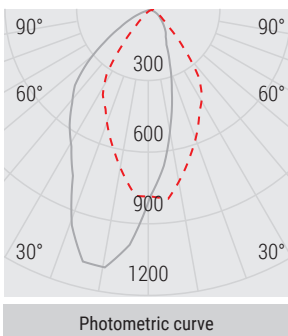

Guardian | Downlight | powerLED | Wet Location | Driver remote | 7.2W 630mA

Balance - CRI 80

White	E81893	2700 K	709 lm	M	Spot	15	
Black	E81916	3000 K	760 lm	W	Medium Flood	30	
Grey	E81838	4000 K	821 lm	N	Flood	60	
						Asymmetric	07

Balance - CRI 80

White	E81894	2700 K	709 lm	M	Spot	15
Black	E81917	3000 K	760 lm	W	Medium Flood	30
Grey	E81839	4000 K	821 lm	N	Flood	60

Power supply options (remote only)

ECO30W-630 0-10V EldoLED ECOdriver 30W for 1-3 fixtures	SOLO50W-630 0-10V EldoLED SOLOdrive 50W for 1-4 fixtures	SOLO100W-630 0-10V EldoLED SOLOdrive 100W for 1-8 fixtures

Recessed casing

E99673
Outer casing for brick or concrete-mounted installation

Guardian_J | Downlight | powerLED Wet Location | Driver remote | Adjustable | 7.2W 630mA

Balance - CRI 80

White	E81895	2700 K	709 lm	M	Spot	20
Black	E81918	3000 K	760 lm	W	Medium Flood	30
Grey	E81840	4000 K	821 lm	N	Flood	60

Power supply options (remote only)

ECO30W-630 0-10V EldoLED ECOdriver 30W for 1-3 fixtures	SOLO50W-630 0-10V EldoLED SOLOdrive 50W for 1-4 fixtures	SOLO100W-630 0-10V EldoLED SOLOdrive 100W for 1-8 fixtures

Recessed casing

E99673
Outer casing for brick or concrete-mounted installation

81909W07