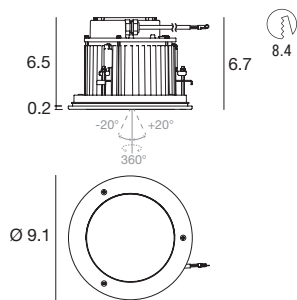

Balance - CRI 80

White	<b>E81909</b>	2700 K	3999 lm	<b>M</b>	Asymmetric	<b>07</b>
Black	<b>E81932</b>	3000 K	4294 lm	<b>W</b>		
Grey	<b>E81870</b>	4000 K	4631 lm	<b>N</b>		

Recessed casing

**E99675**  
Outer casing for brick or concrete-mounted installation

**Guardian\_J | Downlight | powerLED | Wet Location | Integral Driver | Adjustable | 30W 800mA**

Balance - CRI 80

White	<b>E81914</b>	2700 K	4088 lm	<b>M</b>	Spot	<b>15</b>
Black	<b>E81937</b>	3000 K	4372 lm	<b>W</b>	Medium Flood	<b>35</b>
Grey	<b>E81875</b>	4000 K	4702 lm	<b>N</b>	Flood	<b>45</b>