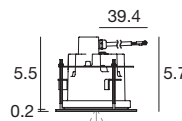

Guardian_J | Downlight | powerLED | Wet location | Driver remote | Adjustable | 12.6W 350mA

Balance - CRI 80

White	E81904	2700 K	1724 lm	M	Spot	15
Black	E81927	3000 K	1724 lm	W	Medium Flood	35
Grey	E81849	4000 K	1854 lm	N	Flood	45