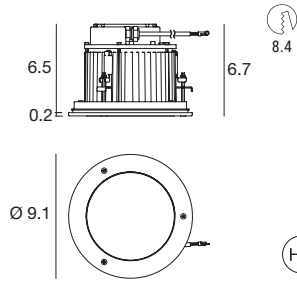

Guardian | Downlight | powerLED | Wet Location | Integral Driver | 30W 800mA

Balance - CRI 80

White	E81906	2700 K	4088 lm	M	Spot	15
Black	E81929	3000 K	4372 lm	W	Medium Flood	30
Grey	E81867	4000 K	4702 lm	N	Flood	60

Balance - CRI 80

White	E81907	2700 K	4088 lm	M	Spot	15
Black	E81930	3000 K	4372 lm	W	Medium Flood	30
Grey	E81868	4000 K	4702 lm	N	Flood	60

Balance - CRI 80

White	E81909	2700 K	3999 lm	M	Asymmetric	07
Black	E81932	3000 K	4294 lm	W		
Grey	E81870	4000 K	4631 lm	N		

Recessed casing

E99675
Outer casing for brick or concrete-mounted installation