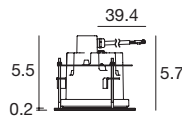

**Recessed casing**

**E99673**  
Outer casing for brick or concrete-mounted installation

**81909W07**

**Guardian | Downlight | powerLED | Wet location | Driver remote | 12.6W 350mA**

Balance - CRI 80

White	<b>E81896</b>	2700 K	1724 lm	<b>M</b>	Spot	<b>15</b>
Black	<b>E81919</b>	3000 K	1724 lm	<b>W</b>	Medium Flood	<b>30</b>
Grey	<b>E81841</b>	4000 K	1854 lm	<b>N</b>	Flood	<b>60</b>