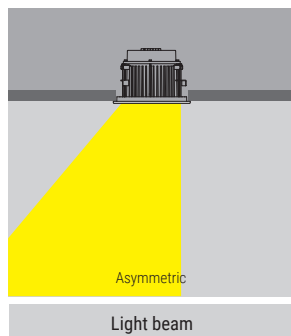

Guardian | Downlight | powerLED | Wet Location | Driver remote | 7.2W 630mA

Balance - CRI 80

White	E81893	2700 K	709 lm	M	Spot	15	
Black	E81916	3000 K	760 lm	W	Medium Flood	30	
Grey	E81838	4000 K	821 lm	N	Flood	60	
						Asymmetric	07

Balance - CRI 80

White	E81894	2700 K	709 lm	M	Spot	15
Black	E81917	3000 K	760 lm	W	Medium Flood	30
Grey	E81839	4000 K	821 lm	N	Flood	60

Power supply options (remote only)

ECO30W-630 0-10V EldoLED ECOdriver 30W for 1-3 fixtures	SOLO50W-630 0-10V EldoLED SOLOdrive 50W for 1-4 fixtures	SOLO100W-630 0-10V EldoLED SOLOdrive 100W for 1-8 fixtures

Recessed casing

E99673
Outer casing for brick or concrete-mounted installation

Guardian_J | Downlight | powerLED Wet Location | Driver remote | Adjustable | 7.2W 630mA

Balance - CRI 80

White	E81895	2700 K	709 lm	M	Spot	20
Black	E81918	3000 K	760 lm	W	Medium Flood	30
Grey	E81840	4000 K	821 lm	N	Flood	60

Power supply options (remote only)

ECO30W-630 0-10V EldoLED ECOdriver 30W for 1-3 fixtures	SOLO50W-630 0-10V EldoLED SOLOdrive 50W for 1-4 fixtures	SOLO100W-630 0-10V EldoLED SOLOdrive 100W for 1-8 fixtures

Recessed casing

E99673
Outer casing for brick or concrete-mounted installation

81909W07