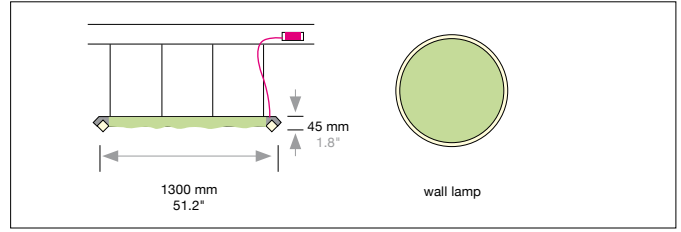

LUCE VERDE SLIM

Circular aluminum-profile with integrated acrylic glass. Inner surface made of dried moss.

Design: SATTLER

Size: Ø x H mm	inches	LED Watt	Lumen ¹⁾	weight kg ²⁾ / lbs ²⁾	Item No.	LED	Dimming	LED	Finishes	Power Supply cable	Mounting Version						
Sizes																	
Luce Verde SLIM																	
Ø 1300 x 45	51.2 x 1.8"	72	3,314	24 / 52.9	790.	x x.	x x.	x x.	x x.	x x x.	x						
Luce Verde SLIM WALL																	
Ø 1300 x 45	51.2 x 1.8"	72	3,314	24 / 52.9	791.	x x.	x x.	x x.	x x.	x x x.	x						
 <p>The LUCE VERDE series provides a glimpse of nature and an atmosphere of well-being due to its structural surface, the luscious green and the natural feel of the moss integrated in the LED ring luminaires. The moss material by art aqua is durable and doesn't need to be maintained. With their gentle softness and characteristic tactile feel, these large-dimensioned luminaires speak to all our senses and simultaneously improve the room acoustics.</p>																	
LED 24V CRI > 90 *CRI > 80																	
		Neutral-white 4000 K (Standard) Cold-white 5000 K (Optional) Warm-white 3000 K (Optional) Extra warm-white 2700 K (Optional) Extra warm-white 2200 K* (Optional)			x x x. x x x. x x x. x x x. x x x.		40. 50. 30. 27. 22.		x x. x x. x x. x x. x x.		x x. x x. x x. x x. x x.		x x x. x x x. x x x. x x x. x x x.		x x x x x		
Dimming																	
		Dimmable 0 - 10 V (Standard) DMX (Optional) LUTRON (contact factory) (Optional) Dimmable CASAMBI (Optional) Bluetooth 4.0 remote control through app. Available Starting 3 rd quarter 2017			x x x. x x x. x x x. x x x.		x x. x x. x x. x x.		51. 31. 71. 81.		x x. x x. x x. x x.		x x x. x x x. x x x. x x x.		x x x x		
Finishes																	
(Standard)		 11 white		(Optional)		 30 anthracite		 XX Custom finish		x x x. x x. x x. x x.		. . x x x.		x			
Power Supply Cable																	
(Standard)		 Z 70 Silver		(Optional)		 Z 71 white		 Z 72 grey		 Z 73 black		x x x. x x. x x. x x.			x	
		 Z 74 orange		 Z 75 red		 Z 76 green											