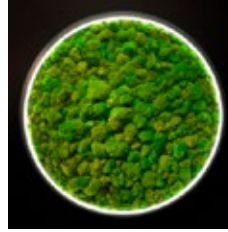

LUCE VERDE SLIM

Circular aluminum-profile with integrated acrylic glass. Inner surface made of dried moss.

Design: SATTLER

Mounting Version

4-point suspension with canopy or canopy in suspended ceiling

Wall lamp incl. 2 wall hooks for fixing and external power supply unit in false wall