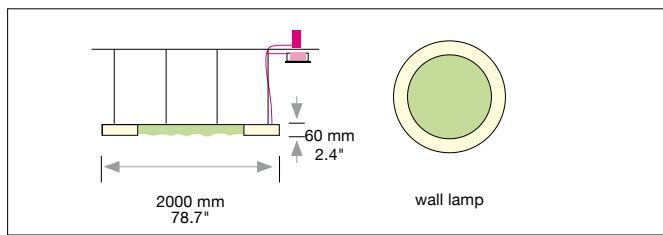

LUCE VERDE ANELLO

Circular aluminum-profile with translucent film. Inner surface made of dried moss. Pendant light full-scale lighting, wall lamp from the outside inwards slightly decreasing illumination.

Design: SATTLER

Mounting Version

Item No.	LED	Dimming	LED	Finishes	Power Supply cable	Mounting Version
X X X.	X X.	X X.	X X.	X X.	X X X	.

A, B, W = Distance of external power supply unit to light fixture max. 10m / 394"

Min. suspension height 90 mm

Including steel cable suspension 5000mm / 197" and power supply cable 5000mm / 197"

X X X.	X X.	X X.	X X.	X X.	X X X	X

Complete order number

Dimensions of external power supply units

Type	Size mm / inch	For use with Mounting Version
	L W H	
DE 1F	360 x 150 x 85 mm / 14.2 x 5.9 x 3.3"	W
DE 3F	360 x 400 x 85 mm / 14.2 x 15.7 x 3.3"	A

Dimensions of canopy

Type	Size mm / inch	For use with Mounting Version
	Ø cover plate / body	
DB 500	Ø 510 / 470 mm / 20,0 x 18.5"	B

Canopy finish: white (11)
contact factory for other finishes

Input voltage for all external power supply units and canopy is **120 / 277 VAC 50/60 Hz**

USA/Canada: Canopy mounts to 4" octagonal junction box.

Optional

Ceiling fixation for mounting version A

Ceiling opening for power supply cable. Existing of cavity ceiling box with 80mm / 3.1" round metal cover. Powder coated in white, fine textured. Applicable to mounting version A.

200. 00. 00. 00. 11 (white)