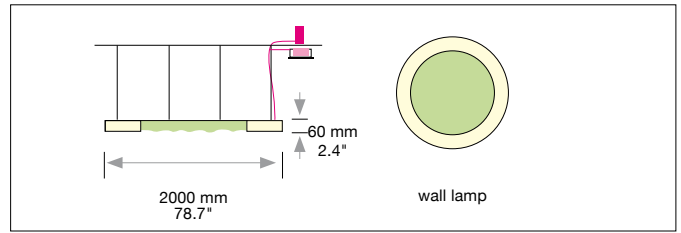

Design: SATTLER

Size	Size: Ø x H mm	inches	LED Watt	Lumen <sup>1)</sup>	weight kg <sup>2)</sup> / lbs <sup>2)</sup>	Item No.	LED	Dimming	LED	Finishes	Power Supply cable	Mounting Version									
<b>Luce Verde ANELLO</b>	<b>Ø 2000 x 60</b>	<b>78.7 x 2.4</b>	352	22,773	59 / 130.1	<b>291.</b>	x x .	x x .	x x .	x x .	x x x .	x									
<b>Luce Verde ANELLO WALL</b>	<b>Ø 2000 x 60</b>	<b>78.7 x 2.4</b>	89	6,658	59 / 130.1	<b>287.</b>	x x .	x x .	x x .	x x .	x x x .	x									
<p><b>art aqua</b> by SATTLER</p> <p>The LUCE VERDE series provides a glimpse of nature and an atmosphere of well-being due to its structural surface, the luscious green and the natural feel of the moss integrated in the LED ring luminaires. The moss material by art aqua is durable and doesn't need to be maintained. With their gentle softness and characteristic tactile feel, these large-dimensioned luminaires speak to all our senses and simultaneously improve the room acoustics.</p>																					
<b>DIRECT LED</b> 24V			<b>Neutral-white</b> <b>Cold-white</b> <b>Warm-white</b> <b>Extra warm-white</b> <b>Extra warm-white</b>	<b>4000 K</b> <b>5000 K</b> <b>3000 K</b> <b>2700 K</b> <b>2200 K*</b>	<b>(Standard)</b> <b>(Optional)</b> <b>(Optional)</b> <b>(Optional)</b> <b>(Optional)</b>	x x x . x x x . x x x . x x x . x x x .	<b>40.</b> <b>50.</b> <b>30.</b> <b>27.</b> <b>22.</b>	x x . x x . x x . x x . x x .	x x . x x . x x . x x . x x .	x x . x x . x x . x x . x x .	x x x . x x x . x x x . x x x . x x x .	x x x x x									
<b>INDIRECT LED</b> 24V			<b>No indirect LED'S</b> <b>Neutral-white</b> <b>Cold-white</b> <b>Warm-white</b> <b>Extra warm-white</b> <b>Extra warm-white</b> <b>RGB color control*</b>	<b>4000 K</b> <b>5000 K</b> <b>3000 K</b> <b>2700 K</b> <b>2200 K*</b>	<b>(Optional)</b> <b>(Optional)</b> <b>(Optional)</b> <b>(Optional)</b> <b>(Optional)</b> <b>(Optional)</b> <b>(Optional)</b>	x x x . x x x . x x x . x x x . x x x . x x x . x x x .	<b>00.</b> <b>40.</b> <b>50.</b> <b>30.</b> <b>61.</b> <b>22.</b> <b>60.</b>	x x . x x . x x . x x . x x . x x . x x .	x x . x x . x x . x x . x x . x x . x x .	x x . x x . x x . x x . x x . x x . x x .	x x x . x x x . x x x . x x x . x x x . x x x . x x x .	x x x x x x x									
<b>Dimming</b>			<b>Dimmable 0 - 10 V</b> <b>DMX (RGB possible)</b> <b>LUTRON (contact factory)</b>		<b>(Standard)</b> <b>(Optional)</b> <b>(Optional)</b>	x x x . x x x . x x x .	<b>51.</b> <b>31.</b> <b>71.</b>	x x . x x . x x .	<b>00.</b> <b>00.</b> <b>00.</b>	x x . x x . x x .	x x x . x x x . x x x .	x x x									
<b>Finishes</b>		<b>11</b> white		<b>30</b> anthracite		<b>XX</b> Custom finish	x x x .	x x .	x x .	x x .		x x x .	x								
<b>Power Supply Cable</b>		<b>Z 70</b> Silver		<b>Z 71</b> white		<b>Z 72</b> grey		<b>Z 73</b> black		<b>Z 74</b> orange		<b>Z 75</b> red		<b>Z 76</b> green	x x x .	x x .	x x .	x x .			x