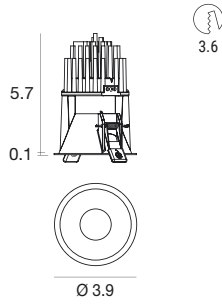

Warp_R | Downlight | arrayLED | Damp Location | Driver remote | 15W 400mA

Balance - CRI 92

White E90776	2700 K	1568 lm	M	Spot	15
Black E90777	3000 K	1677 lm	W	Medium Flood	30
	3500 K	1677 lm	T	Flood	60
White E90780	4000 K	1804 lm	N		
Black E90781					

Efficiency - CRI 80

White E90552	2700 K	1932 lm	M	Spot	15
Black E90553	3000 K	1932 lm	W	Medium Flood	30
	3500 K	1932 lm	T	Flood	60
White E90778	4000 K	2078 lm	N		
Black E90779					

Power supply options (remote only)

ECO30W-400	SOLO50W-400	SOLO100W-400
0-10V EldoLED ECOdrive 30W for 1 fixture	0-10V EldoLED SOLOdrive 50W for 1-2 fixtures	0-10V EldoLED SOLOdrive 100W for 1-4 fixtures