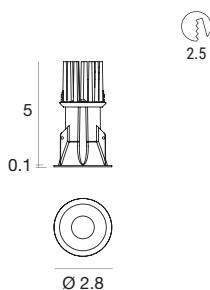

Warp_R | Downlight | powerLED | Damp Location | Driver remote | 10W 800mA

Balance - CRI 92

White	E90762	2700 K	960 lm	M	Spot	15
Black	E90763	3000 K	1034 lm	W	Medium Flood	30
		3500 K	1034 lm	T	Flood	60
White	E90766	4000 K	1108 lm	N		
Black	E90767					

Efficiency - CRI 80

White	E90550	2700 K	1108 lm	M	Spot	15
Black	E90551	3000 K	1194 lm	W	Medium Flood	30
		3500 K	1194 lm	T	Flood	60
White	E90764	4000 K	1280 lm	N		
Black	E90765					

Power supply options (remote only)

ECO30W-800 0-10V EldoLED ECOdrive 30W for 1-2 fixtures	SOLO100W-800 0-10V EldoLED SOLOdrive 100W for 1-4 fixtures

technical information