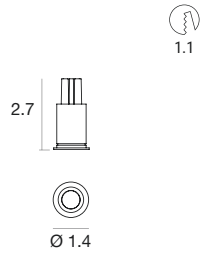

Warp_R | Downlight | powerLED | Damp Location | Driver remote | 2W 630mA

Balance - CRI 92

White	E90542	2700 K	157 lm	M	Spot	15
Black	E90543	3500 K	179 lm	T	Medium Flood	30
		3000 K	179 lm	W	Flood	60

White	E90722
Black	E90723

Efficiency - CRI 80

White	E90544	2700 K	219 lm	M	Spot	15
Black	E90545	3000 K	233 lm	W	Medium Flood	30
		3500 K	233 lm	T	Flood	60

White	E90720	4000 K	249 lm	N
Black	E90721			

Power supply options (remote only)

ECO30W-630 0-10V EldoLED ECOdrive 30W for 1-10 fixtures	SOLO50W-630 0-10V EldoLED SOLOdrive 50W for 1-16 fixtures	SOLO100W-630 0-10V EldoLED SOLOdrive 100W for 1-32 fixtures