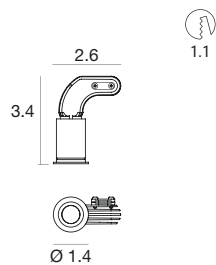

Warp_R | Downlight | powerLED | Damp Location | Driver remote | 4W 350mA

Balance - CRI 92

White	E90740	2700 K	395 lm	M	Spot	15
Black	E90741	3000 K	423 lm	W	Medium Flood	30
		3500 K	423 lm	T	Flood	60

White	E90744	4000 K	456 lm	N
Black	E90745			

Efficiency - CRI 80

White	E90546	2700 K	490 lm	M	Spot	15
Black	E90547	3000 K	490 lm	W	Medium Flood	30
		3500 K	490 lm	T	Flood	60

White	E90742	4000 K	529 lm	N
Black	E90743			

Power supply options (remote only)

ECO30W-350 0-10V EldoLED ECOdrive 30W for 1-3 fixtures	SOLO50W-350 0-10V EldoLED SOLOdrive 50W for 1-6 fixtures	SOLO100W-350 0-10V EldoLED SOLOdrive 100W for 1-12 fixtures

technical
information