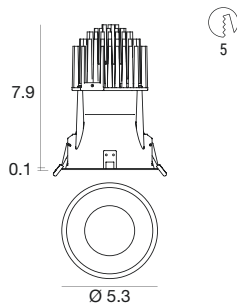

Warp_R | Downlight | arrayLED | Damp Location | Driver remote | 25W 700mA

Balance - CRI 92

White E90790	2700 K	2598 lm	M	Spot	15
Black E90791	3000 K	2794 lm	W	Medium Flood	30
	3500 K	2794 lm	T	Flood	60
White E90794	4000 K	2990 lm	N		
Black E90795					

Efficiency - CRI 80

White E90612	2700 K	3210 lm	M	Spot	15
Black E90613	3000 K	3431 lm	W	Medium Flood	30
	3500 K	3431 lm	T	Flood	60
White E90792	4000 K	3431 lm	N		
Black E90793					

Power supply options (remote only)

SOLO50W-700	SOLO100W-700
0-10V EldoLED SOLOdrive 50W for 1 fixture	0-10V EldoLED SOLOdrive 100W for 1-3 fixtures

technical
information