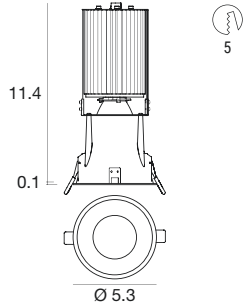

Warp_R | Downlight | arrayLED | Damp Location | Driver remote | 45W 1250mA

Balance - CRI 92

White	E81487	2700 K	5033 lm	M	Spot	15
Black	E81488	3000 K	5383 lm	W	Medium Flood	30
		3500 K	5383 lm	T	Flood	60
White	E81491	4000 K	5784 lm	N		
Black	E81492					

Efficiency - CRI 80

White	E81485	2700 K	6185 lm	M	Spot	15
Black	E81486	3000 K	6185 lm	W	Medium Flood	30
		3500 K	6185 lm	T	Flood	60
White	E81489	4000 K	6649 lm	N		
Black	E81490					

Power supply options (remote only)

SOLO100W-1250

0-10V EldoLED SOLOdrive
100W for 1 fixture