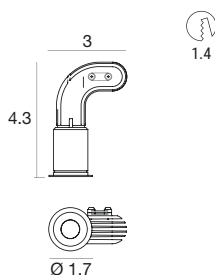

Warp_R | Downlight | powerLED | Damp Location | Driver remote | 6W 500mA

Balance - CRI 92

White	E90748	2700 K	532 lm	M	Spot	15
Black	E90749	3000 K	569 lm	W	Medium Flood	30
		3500 K	569 lm	T	Flood	60
White	E90752	4000 K	614 lm	N		
Black	E90753					

Efficiency - CRI 80

White	E90548	2700 K	659 lm	M	Spot	15
Black	E90549	3000 K	659 lm	W	Medium Flood	30
		3500 K	659 lm	T	Flood	60
White	E90750	4000 K	711 lm	N		
Black	E90751					

Power supply options (remote only)

ECO30W-500 0-10V EldoLED ECOdrive 30W for 1-3 fixtures	SOLO50W-500 0-10V EldoLED SOLOdrive 50W for 1-6 fixtures	SOLO100W-500 0-10V EldoLED SOLOdrive 100W for 1-12 fixtures