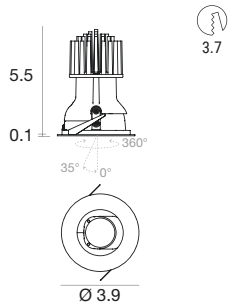

Vos_RJ | Downlight | arrayLED | Damp location | Driver remote | Adjustable | 15W 400mA

Balance - CRI 92

White	E81282	2700 K	1568 lm	M	Spot	15
Black	E81283	3000 K	1677 lm	W	Medium Flood	30
		3500 K	1677 lm	T	Flood	60
		4000 K	1804 lm	N		

Efficiency - CRI 80

White	E81320	2700 K	1932 lm	M	Spot	15
Black	E81285	3000 K	1932 lm	W	Medium Flood	30
		3500 K	2078 lm	T	Flood	60
		4000 K	2078 lm	N		

power supply options (remote only)

ECO30W-400	SOLO50W-400	SOLO100W-400
0-10V EldoLED ECOdrive 30W for 1 fixture	0-10V EldoLED SOLOdrive 50W for 1-2 fixtures	0-10V EldoLED SOLOdrive 100W for 1-4 fixtures

technical
information