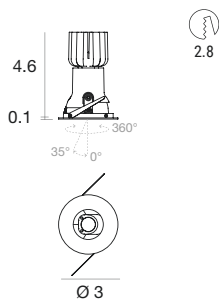

Vos_RJ | Downlight | powerLED | Damp location | Driver remote | Adjustable | 8W 700mA

2.8

HC

HC

Balance - CRI 92

White	E81274	2700 K	689 lm	M	Spot	15
Black	E81275	3000 K	738 lm	W	Medium Flood	30
		3500 K	738 lm	T	Flood	45
		4000 K	796 lm	N		

White **E81122**

Black **E81123**

Efficiency - CRI 80

White	E81276	2700 K	854 lm	M	Spot	15
Black	E81277	3000 K	854 lm	W	Medium Flood	30
		3500 K	922 lm	T	Flood	45
		4000 K	922 lm	N		

White **E81126**

Black **E81127**

power supply options (remote only)

ECO30W-700

0-10V EldoLED ECOdrive
30W for 1-3 fixtures

SOLO50W-700

0-10V EldoLED SOLOdrive
50W for 1-4 fixtures

SOLO100W-700

0-10V EldoLED SOLOdrive
100W for 1-8 fixtures

technical information