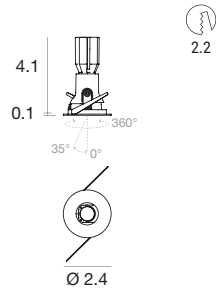

Vos_RJ | Downlight | powerLED | Damp location | Driver remote | Adjustable | 4W 350mA

2.2

HC

HC

Balance - CRI 92

White	E81266	2700 K	395 lm	M	Spot	15
Black	E81267	3000 K	423 lm	W	Medium Flood	30
		3500 K	423 lm	T	Flood	60
		4000 K	456 lm	N		

White **E81114**

Black **E81115**

Efficiency - CRI 80

White	E81268	2700 K	490 lm	M	Spot	15
Black	E81269	3000 K	490 lm	W	Medium Flood	30
		3500 K	490 lm	T	Flood	60
		4000 K	529 lm	N		

White **E81118**

Black **E81119**

power supply options (remote only)

ECO30W-350

0-10V EldoLED ECOdrive
30W for 1-3 fixtures

SOLO50W-350

0-10V EldoLED SOLOdrive
50W for 1-6 fixtures

SOLO100W-350

0-10V EldoLED SOLOdrive
100W for 1-12 fixtures