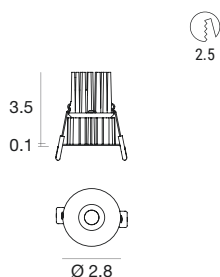

Vos_R | Downlight | powerLED | Damp location | Driver remote | 8W 700mA

2.5

HC

Balance - CRI 92

White	E90662	2700 K	689 lm	M	Spot	15
Black	E90663	3000 K	738 lm	W	Medium Flood	30
		3500 K	738 lm	T	Flood	45
		4000 K	796 lm	N		

White **E90670**

Black **E90671**

Efficiency - CRI 80

White	E90430	2700 K	854 lm	M	Spot	15
Black	E90431	3000 K	854 lm	W	Medium Flood	30
		3500 K	854 lm	T	Flood	45
		4000 K	922 lm	N		

HC

White **E90668**

Black **E90669**

power supply options (remote only)

ECO30W-700

0-10V EldoLED ECOdrive
30W for 1-3 fixtures

SOLO50W-700

0-10V EldoLED SOLOdrive
50W for 1-4 fixtures

SOLO100W-700

0-10V EldoLED SOLOdrive
100W for 1-8 fixtures