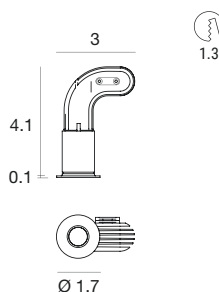

Vos_R | Downlight | powerLED | Damp location | Driver remote | 6W 500mA

Balance - CRI 92

White	E90650	2700 K	532 lm	M	Spot	15
Black	E90651	3000 K	569 lm	W	Medium Flood	30
		3500 K	569 lm	T	Flood	60
		4000 K	614 lm	N		

White **E90658**

Black **E90659**

Efficiency - CRI 80

White	E90420	2700 K	659 lm	M	Spot	15
Black	E90421	3000 K	659 lm	W	Medium Flood	30
		3500 K	659 lm	T	Flood	60
		4000 K	711 lm	N		

White **E90656**

Black **E90657**

power supply options (remote only)

ECO30W-500

0-10V EldoLED ECOdrive
30W for 1-3 fixtures

SOLO50W-500

0-10V EldoLED SOLOdrive
50W for 1-6 fixtures

SOLO100W-500

0-10V EldoLED SOLOdrive
100W for 1-12 fixtures