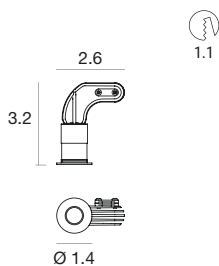

Vos_R | Downlight | powerLED | Damp location | Driver remote | 4W 350mA

Balance - CRI 92

White	E90638	2700 K	395 lm	M	Spot	15
Black	E90639	3000 K	423 lm	W	Medium Flood	30
		3500 K	423 lm	T	Flood	60
		4000 K	456 lm	N		

White **E90646**

Black **E90647**

Efficiency - CRI 80

White	E90416	2700 K	490 lm	M	Spot	15
Black	E90417	3000 K	490 lm	W	Medium Flood	30
		3500 K	490 lm	T	Flood	60
		4000 K	529 lm	N		

White **E90644**

Black **E90645**

power supply options (remote only)

ECO30W-350

0-10V EldoLED ECOdrive
30W for 1-3 fixtures

SOLO50W-350

0-10V EldoLED SOLOdrive
50W for 1-6 fixtures

SOLO100W-350

0-10V EldoLED SOLOdrive
100W for 1-12 fixtures