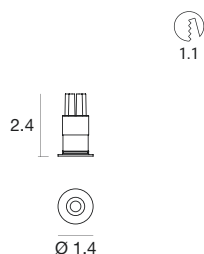

Vos_R | Downlight | powerLED | Damp location | Driver remote | 2W 630mA

Balance - CRI 92

White	E90626	2700 K	157 lm	M	Spot	15
Black	E90627	3000 K	179 lm	W	Medium Flood	30
		3500 K	179 lm	T	Flood	60

White	E90634
Black	E90635

Efficiency - CRI 80

White	E90412	2700 K	219 lm	M	Spot	15
Black	E90413	3000 K	233 lm	W	Medium Flood	30
		3500 K	233 lm	T	Flood	60
		4000 K	249 lm	N		

White	E90632
Black	E90633

power supply options (remote only)

ECO30W-630 0-10V EldoLED ECOdrive 30W for 1-10 fixtures	SOLO50W-630 0-10V EldoLED SOLOdrive 50W for 1-16 fixtures	SOLO100W-630 0-10V EldoLED SOLOdrive 100W for 1-32 fixtures

technical information