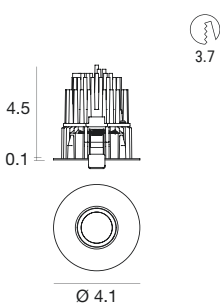

Vos_R | Downlight | arrayLED | Damp location | Driver remote | 15W 400mA

3.7

HC

Balance - CRI 92

White	E90674	2700 K	1568 lm	M	Spot	15
Black	E90675	3000 K	1677 lm	W	Medium Flood	30
		3500 K	1677 lm	T	Flood	60
		4000 K	1804 lm	N		

White **E90682**

Black **E90683**

Efficiency - CRI 80

White	E90440	2700 K	1932 lm	M	Spot	15
Black	E90441	3000 K	1932 lm	W	Medium Flood	30
		3500 K	1932 lm	T	Flood	60
		4000 K	2078 lm	N		

HC

White **E90680**

Black **E90681**

power supply options (remote only)

ECO30W-400

0-10V EldoLED ECOdrive
30W for 1 fixture

SOLO50W-400

0-10V EldoLED SOLOdrive
50W for 1-2 fixtures

SOLO100W-400

0-10V EldoLED SOLOdrive
100W for 1-4 fixtures

technical information