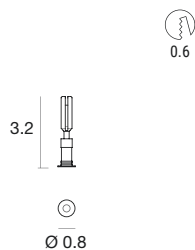

Vos_R | Downlight | powerLED | Damp location | Driver remote | 1.5W 500mA

Balance - CRI 92

White	E90622	2700 K	134 lm	M	Medium Flood	20
Black	E90623	3000 K	153 lm	W	Medium Flood	35
		3500 K	153 lm	T		

Efficiency - CRI 80

White	E90408	2700 K	187 lm	M	Medium Flood	20
Black	E90409	3000 K	199 lm	W	Medium Flood	35
		3500 K	199 lm	T		
		4000 K	213 lm	N		

power supply options (remote only)

ECO 30W-500 0-10V EldoLED ECOdrive 30W for 1-10 fixtures	SOLO50W-500 0-10V EldoLED SOLOdrive 50W for 1-20 fixtures	SOLO100W-500 0-10V EldoLED SOLOdrive 100W for 1-40 fixtures