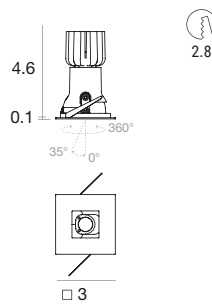

Vos_QJ | Downlight | powerLED | Damp location | Driver remote | Adjustable | 8W 700mA

Balance - CRI 92							
White	E81278	2700 K	689 lm	M	Spot	15	
Black	E81279	3000 K	738 lm	W	Medium Flood	30	
		3500 K	738 lm	T	Flood	45	
		4000 K	796 lm	N			
HC		White	E80490				
		Black	E80491				
Efficiency - CRI 80							
White	E81280	2700 K	854 lm	M	Spot	15	
Black	E81281	3000 K	854 lm	W	Medium Flood	30	
		3500 K	854 lm	T	Flood	45	
		4000 K	922 lm	N			
HC		White	E80488				
		Black	E80489				

power supply options (remote only)

ECO30W-700	SOLO50W-700	SOLO100W-700
0-10V EldoLED ECOdrive 30W for 1-3 fixtures	0-10V EldoLED SOLOdrive 50W for 1-4 fixtures	0-10V EldoLED SOLOdrive 100W for 1-8 fixtures

technical
information