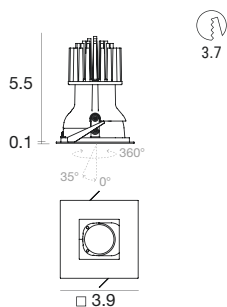

Vos_QJ | Downlight | arrayLED | Damp location | Driver remote | Adjustable | 15W 400mA

Balance - CRI 92

White	E81286	2700 K	1568 lm	M	Spot	15
Black	E81287	3000 K	1677 lm	W	Medium Flood	30
		3500 K	1677 lm	T	Flood	60
		4000 K	1804 lm	N		

Efficiency - CRI 80

White	E81288	2700 K	1932 lm	M	Spot	15
Black	E81289	3000 K	1932 lm	W	Medium Flood	30
		3500 K	1932 lm	T	Flood	60
		4000 K	2078 lm	N		

power supply options (remote only)

ECO30W-400	SOLO50W-400	SOLO100W-400
0-10V EldoLED ECOdrive 30W for 1 fixture	0-10V EldoLED SOLOdrive 50W for 1-2 fixtures	0-10V EldoLED SOLOdrive 100W for 1-4 fixtures

technical
information