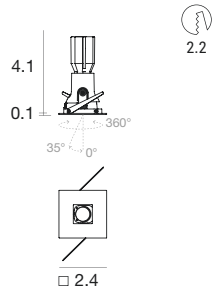

Vos_QJ | Downlight | powerLED | Damp location | Driver remote | Adjustable | 4W 350mA

Balance - CRI 92							
White	E81270	2700 K	395 lm	M	Spot	15	
Black	E81271	3000 K	423 lm	W	Medium Flood	30	
		3500 K	423 lm	T	Flood	60	
		4000 K	456 lm	N			
HC		White	E80478				
		Black	E80479				
Efficiency - CRI 80							
White	E81272	2700 K	490 lm	M	Spot	15	
Black	E81273	3000 K	490 lm	W	Medium Flood	30	
		3500 K	490 lm	T	Flood	60	
		4000 K	529 lm	N			
HC		White	E80476				
		Black	E80477				