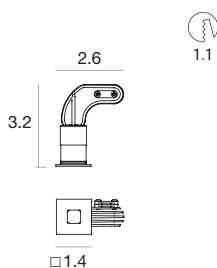

Vos_Q | Downlight | powerLED | Damp locatoin | Driver remote | 4W 350mA

Balance - CRI 92

White	E90636	2700 K	395 lm	M	Spot	15
Black	E90637	3000 K	423 lm	W	Medium Flood	30
		3500 K	423 lm	T	Flood	60
		4000 K	456 lm	N		

White **E90642**

Black **E90643**

Efficiency - CRI 80

White	E90414	2700 K	490 lm	M	Spot	15
Black	E90415	3000 K	490 lm	W	Medium Flood	30
		3500 K	490 lm	T	Flood	60
		4000 K	529 lm	N		

White **E90640**

Black **E90641**

power supply options (remote only)

ECO30W-350

0-10V EldoLED ECOdrive
30W for 1-3 fixtures

SOLO50W-350

0-10V EldoLED SOLOdrive
50W for 1-6 fixtures

SOLO100W-350

0-10V EldoLED SOLOdrive
100W for 1-12 fixtures