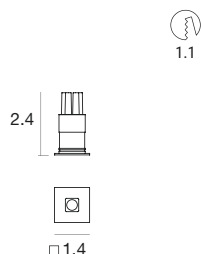

Vos_Q | Downlight | powerLED | Damp locatoin | Driver remote | 2W 630mA

Balance - CRI 92

White	E90624	2700 K	157 lm	M	Spot	15
Black	E90625	3000 K	179 lm	W	Medium Flood	30
		3500 K	179 lm	T	Flood	60

White	E90630
Black	E90631

Efficiency - CRI 80

White	E90410	2700 K	219 lm	M	Spot	15
Black	E90411	3000 K	233 lm	W	Medium Flood	30
		3500 K	233 lm	T	Flood	60
		4000 K	249 lm	N		

White	E90628
Black	E90629

power supply options (remote only)

ECO30W-630 0-10V EldoLED ECOdrive 30W for 1-10 fixtures	SOLO50W-630 0-10V EldoLED SOLOdrive 50W for 1-16 fixtures	SOLO100W-630 0-10V EldoLED SOLOdrive 100W for 1-32 fixtures

technical information