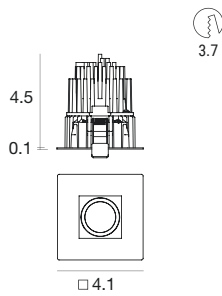

Vos_Q | Downlight | arrayLED | Damp location | Driver remote | 15W 400mA

3.7

Balance - CRI 92

White	E90672	2700 K	1568 lm	M	Spot	15
Black	E90673	3000 K	1677 lm	W	Medium Flood	30
		3500 K	1677 lm	T	Flood	60
		4000 K	1804 lm	N		

HC

White	E90678
Black	E90679

Efficiency - CRI 80

White	E90438	2700 K	1932 lm	M	Spot	15
Black	E90439	3000 K	1932 lm	W	Medium Flood	30
		3500 K	1932 lm	T	Flood	60
		4000 K	2078 lm	N		

HC

White	E90676
Black	E90677

power supply options (remote only)

ECO30W-400

0-10V EldoLED ECOdrive
30W for 1 fixture

SOLO50W-400

0-10V EldoLED SOLOdrive
50W for 1-2 fixtures

SOLO100W-400

0-10V EldoLED SOLOdrive
100W for 1-4 fixtures

technical
information