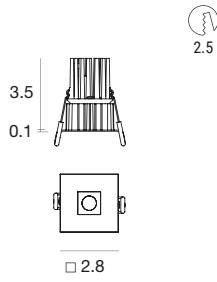

Vos_Q | Downlight | powerLED | Damp location | Driver remote | 8W 700mA

2.5

Balance - CRI 92

White	E90660	2700 K	689 lm	M	Spot	15
Black	E90661	3000 K	738 lm	W	Medium Flood	30
		3500 K	738 lm	T	Flood	45
		4000 K	796 lm	N		

HC

White	E90666
Black	E90667

Efficiency - CRI 80

White	E90428	2700 K	854 lm	M	Spot	15
Black	E90429	3000 K	854 lm	W	Medium Flood	30
		3500 K	854 lm	T	Flood	45
		4000 K	922 lm	N		

HC

White	E90664
Black	E90665

power supply options (remote only)

ECO30W-700

0-10V EldoLED ECOdrive
30W for 1-3 fixtures

SOLO50W-700

0-10V EldoLED SOLOdrive
50W for 1-4 fixtures

SOLO100W-700

0-10V EldoLED SOLOdrive
100W for 1-8 fixtures