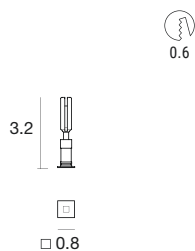

Vos_Q | Downlight | powerLED | Damp location | Driver remote | 1.5W 500mA

Balance - CRI 92

White	E90620	2700 K	134 lm	M	Medium Flood	20
Black	E90621	3000 K	153 lm	W	Medium Flood	35
		3500 K	153 lm	T		

Efficiency - CRI 80

White	E90406	2700 K	187 lm	M	Medium Flood	20
Black	E90407	3000 K	199 lm	W	Medium Flood	35
		3500 K	199 lm	T		
		4000 K	213 lm	N		

power supply options (remote only)

ECO30W-500 0-10V EldoLED ECOdrive 30W for 1-10 fixtures	SOLO50W-500 0-10V EldoLED SOLOdrive 50W for 1-20 fixtures	SOLO100W-500 0-10V EldoLED SOLOdrive 100W for 1-40 fixtures