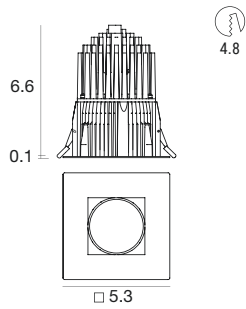

Vos_Q | Downlight | arrayLED | Damp location | Driver remote | 25W 700mA

Balance - CRI 92

White	E80726	2700 K	2598 lm	M	Spot	15
Black	E80727	3000 K	2794 lm	W	Medium Flood	30
		3500 K	2794 lm	T	Flood	60
		4000 K	2990 lm	N		

White	E90686
Black	E90687

Efficiency - CRI 80

White	E80728	2700 K	3210 lm	M	Spot	15
Black	E80729	3000 K	3431 lm	W	Medium Flood	30
		3500 K	3431 lm	T	Flood	60
		4000 K	3431 lm	N		

White	E90684
Black	E90685

power supply options (remote only)

SOLO50W-700

0-10V EldoLED SOLOdrive
50W for 1 fixture

SOLO100W-700

0-10V EldoLED SOLOdrive
100W for 1-3 fixtures

technical
information