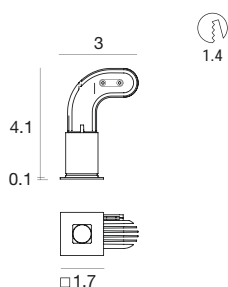

Vos_Q | Downlight | powerLED | Damp location | Driver remote | 6W 500mA

Balance - CRI 92

White	E90648	2700 K	532 lm	M	Spot	15
Black	E90649	3000 K	569 lm	W	Medium Flood	30
		3500 K	569 lm	T	Flood	60
		4000 K	614 lm	N		

White **E90654**

Black **E90655**

Efficiency - CRI 80

White	E90418	2700 K	659 lm	M	Spot	15
Black	E90419	3000 K	659 lm	W	Medium Flood	30
		3500 K	659 lm	T	Flood	60
		4000 K	711 lm	N		

White **E90652**

Black **E90653**

power supply options (remote only)

ECO30W-500

0-10V EldoLED ECOdrive
30W for 1-3 fixtures

SOLO50W-500

0-10V EldoLED SOLOdrive
50W for 1-6 fixtures

SOLO100W-500

0-10V EldoLED SOLOdrive
100W for 1-12 fixtures