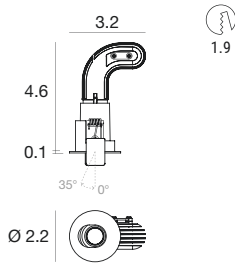

Quantum_RJ | Downlight | powerLED | Damp Location | Driver remote | Tiltable | 6W 500mA

Balance - CRI 92

White	E80059	2700 K	532 lm	M	Spot	15
Black	E80060	3000 K	569 lm	W	Medium Flood	30
Gold	E82043	3500 K	569 lm	T	Flood	45
		4000 K	614 lm	N		

White	E80063
Black	E80064
Gold	E82044

Efficiency - CRI 80

White	E90570	2700 K	659 lm	M	Spot	15
Black	E90571	3000 K	659 lm	W	Medium Flood	30
Gold	E82045	3500 K	659 lm	T	Flood	45
		4000 K	711 lm	N		

White	E80061
Black	E80062
Gold	E82046

Power supply options (remote only)

ECO30W-500	SOLO50W-500	SOLO100W-500
0-10V EldoLED ECOdrive 30W for 1-3 fixtures	0-10V EldoLED SOLOdrive 50W for 1-6 fixtures	0-10V EldoLED SOLOdrive 100W for 1-12 fixtures