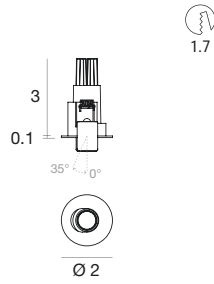

Quantum_RJ | Downlight | powerLED | Damp Location | Driver remote | Tiltable | 2W 630mA

1.7

Balance - CRI 92

White	E80047	2700 K	157 lm	M	Spot	15
Black	E80048	3000 K	179 lm	W	Medium Flood	30
Gold	E82035	3500 K	179 lm	T	Flood	45