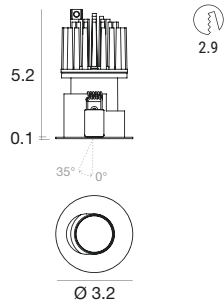

Quantum_RJ | Downlight | arrayLED | Damp Location | Driver remote | Tilttable | 15W 400mA

Balance - CRI 92

White	E80071	2700 K	1568 lm	M	Spot	15
Black	E80072	3000 K	1677 lm	W	Medium Flood	30
Gold	E82051	3500 K	1677 lm	T	Flood	45
		4000 K	1804 lm	N		

White	E80075
Black	E80076
Gold	E82052

Efficiency - CRI 80

White	E90574	2700 K	1932 lm	M	Spot	15
Black	E90575	3000 K	1932 lm	W	Medium Flood	30
Gold	E82053	3500 K	1932 lm	T	Flood	45
		4000 K	2078 lm	N		

White	E80073
Black	E80074
Gold	E82054

Power supply options (remote only)

ECO30W-400	SOLO50W-400	SOLO100W-400
0-10V EldoLED ECOdrive 30W for 1 fixture	0-10V EldoLED SOLOdrive 50W for 1-2 fixtures	0-10V EldoLED SOLOdrive 100W for 1-4 fixtures

technical
information