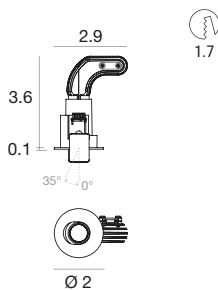

Quantum_RJ | Downlight | powerLED | Damp Location | Driver remote | Tiltable | 4W 350mA

1.7

Balance - CRI 92

White	E80053	2700 K	395 lm	M	Spot	15
Black	E80054	3000 K	423 lm	W	Medium Flood	30
Gold	E82039	3500 K	423 lm	T	Flood	45
		4000 K	456 lm	N		

HC

White	E80057
Black	E80058
Gold	E82040

Efficiency - CRI 80

White	E90568	2700 K	490 lm	M	Spot	15
Black	E90569	3000 K	490 lm	W	Medium Flood	30
Gold	E82041	3500 K	490 lm	T	Flood	45
		4000 K	529 lm	N		

HC

White	E80055
Black	E80056
Gold	E82042

Power supply options (remote only)

ECO30W-350

0-10V EldoLED ECOdrive
30W for 1-3 fixtures

SOLO50W-350

0-10V EldoLED SOLOdrive
50W for 1-6 fixtures

SOLO100W-350

0-10V EldoLED SOLOdrive
100W for 1-12 fixtures

technical
information