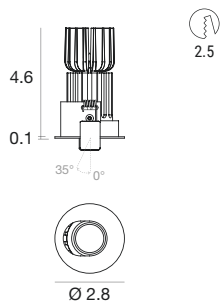

Quantum_RJ | Downlight | powerLED | Damp Location | Driver remote | Tiltable | 10W 800mA

Balance - CRI 92

White	E80065	2700 K	960 lm	M	Spot	15
Black	E80066	3000 K	1034 lm	W	Medium Flood	30
Gold	E82047	3500 K	1034 lm	T	Flood	45
		4000 K	1108 lm	N		

White	E80069
Black	E80070
Gold	E82048

Efficiency - CRI 80

White	E90572	2700 K	1108 lm	M	Spot	15
Black	E90573	3000 K	1194 lm	W	Medium Flood	30
Gold	E82049	3500 K	1194 lm	T	Flood	45
		4000 K	1280 lm	N		

White	E80067
Black	E80068
Gold	E82050

Power supply options (remote only)

ECO30W-800	SOLO100W-800
0-10V EldoLED ECOdrive 30W for 1-2 fixtures	0-10V EldoLED SOLOdrive 100W for 1-4 fixtures

technical
information