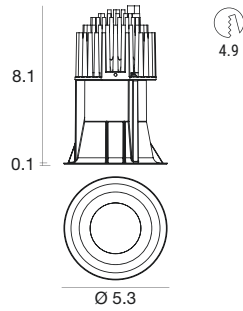

Quantum_R | Downlight | arrayLED | Damp Location | Driver remote | 25W 700mA

Balance - CRI 92

White	E80041	2700 K	2598 lm	M	Spot	15
Black	E80042	3000 K	2794 lm	W	Medium Flood	30
Gold	E82031	3500 K	2794 lm	T	Flood	45
		4000 K	2990 lm	N		

HC White **E80045**

HC Black **E80046**

HC Gold **E82032**

Efficiency - CRI 80

White	E90609	2700 K	3210 lm	M	Spot	15
Black	E90610	3000 K	3431 lm	W	Medium Flood	30
Gold	E82033	3500 K	3431 lm	T	Flood	45
		4000 K	3431 lm	N		

HC White **E80043**

HC Black **E80044**

HC Gold **E82034**

Power supply options (remote only)

SOLO50W-700

0-10V EldoLED SOLOdrive
50W for 1 fixtures

SOLO100W-700

0-10V EldoLED SOLOdrive
100W for 1-3 fixtures

technical information