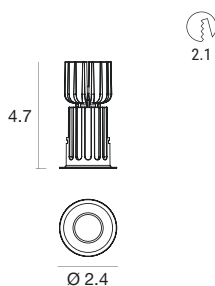

Quantum_R | Downlight | powerLED | Damp Location | Driver remote | 10W 800mA

Balance - CRI 92

White	E80029	2700 K	960 lm	M	Spot	15
Black	E80030	3000 K	1034 lm	W	Medium Flood	30
Gold	E82023	3500 K	1034 lm	T	Flood	45
		4000 K	1108 lm	N		

HC

White	E80033
Black	E80034
Gold	E82024

Efficiency - CRI 80

White	E90562	2700 K	1108 lm	M	Spot	15
Black	E90563	3000 K	1194 lm	W	Medium Flood	30
Gold	E82025	3500 K	1194 lm	T	Flood	45
		4000 K	1280 lm	N		

HC

White	E80031
Black	E80032
Gold	E82026

Power supply options (remote only)

ECO30W-800 0-10V EldoLED ECOdrive 30W for 1-2 fixtures	SOLO100W-800 0-10V EldoLED SOLOdrive 100W for 1-4 fixtures