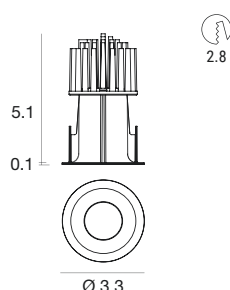

Quantum_R | Downlight | arrayLED | Damp Location | Driver remote | 15W 400mA

Balance - CRI 92

White	E80035	2700 K	1568 lm	M	Spot	15
Black	E80036	3000 K	1677 lm	W	Medium Flood	30
Gold	E82027	3500 K	1677 lm	T	Flood	45
		4000 K	1804 lm	N		

HC

White	E80039
Black	E80040
Gold	E82028

Efficiency - CRI 80

White	E90564	2700 K	1932 lm	M	Spot	15
Black	E90565	3000 K	1932 lm	W	Medium Flood	30
Gold	E82029	3500 K	1932 lm	T	Flood	45
		4000 K	2078 lm	N		

HC

White	E80037
Black	E80038
Gold	E82030

Power supply options (remote only)

ECO30W-400 0-10V EldoLED ECOdrive 30W for 1 fixture	SOLO50W-400 0-10V EldoLED SOLOdrive 50W for 1-2 fixtures	SOLO100W-400 0-10V EldoLED SOLOdrive 100W for 1-4 fixtures

technical information