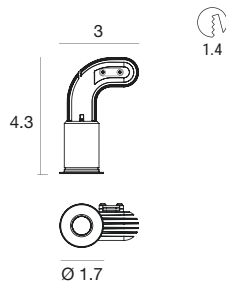

Quantum_R | Downlight | powerLED | Damp Location | Driver remote | 6W 500mA

Balance - CRI 92

White	E80023	2700 K	532 lm	M	Spot	15
Black	E80024	3000 K	569 lm	W	Medium Flood	30
Gold	E82019	3500 K	569 lm	T	Flood	45
		4000 K	614 lm	N		

HC

White	E80027
Black	E80028
Gold	E82020

Efficiency - CRI 80

White	E90560	2700 K	659 lm	M	Spot	15
Black	E90561	3000 K	659 lm	W	Medium Flood	30
Gold	E82021	3500 K	659 lm	T	Flood	45
		4000 K	711 lm	N		

HC

White	E80025
Black	E80026
Gold	E82022

Power supply options (remote only)

ECO30W-500

0-10V EldoLED ECOdrive
30W for 1-3 fixtures

SOLO50W-500

0-10V EldoLED SOLOdrive
50W for 1-6 fixtures

SOLO100W-500

0-10V EldoLED SOLOdrive
100W for 1-12 fixtures

technical
information