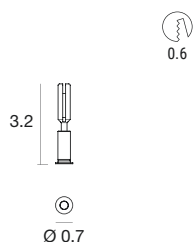

Quantum_R | Downlight | powerLED | Damp Location | Driver remote | 1.5W 500mA

Balance - CRI 92

White	E80009	2700 K	134 lm	M	Medium Flood	20
Black	E80010	3000 K	153 lm	W	Medium Flood	35
Gold	E82011	3500 K	153 lm	T		

Efficiency - CRI 80

White	E90554	2700 K	187 lm	M	Medium Flood	20
Black	E90555	3000 K	199 lm	W	Medium Flood	35
Gold	E82012	3500 K	199 lm	T		
		4000 K	213 lm	N		

Power supply options (remote only)

ECO30W-500

0-10V EldoLED ECOdrive
30W for 1-10 fixtures

SOLO50W-500

0-10V EldoLED SOLOdrive
50W for 1-20 fixtures

SOLO100W-500

0-10V EldoLED SOLOdrive
100W for 1-40 fixtures