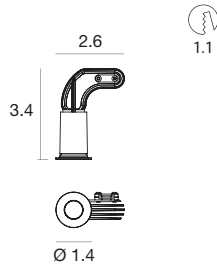

Quantum_R | Downlight | powerLED | Damp Location | Driver remote | 4W 350mA

Balance - CRI 92

White	E80017	2700 K	395 lm	M	Spot	15
Black	E80018	3000 K	423 lm	W	Medium Flood	30
Gold	E82015	3500 K	423 lm	T	Flood	45
		4000 K	456 lm	N		

HC

White	E80021
Black	E80022
Gold	E82016

Efficiency - CRI 80

White	E90558	2700 K	490 lm	M	Spot	15
Black	E90559	3000 K	490 lm	W	Medium Flood	30
Gold	E82017	3500 K	490 lm	T	Flood	45
		4000 K	529 lm	N		

HC

White	E80019
Black	E80020
Gold	E82018

Power supply options (remote only)

ECO30W-350

0-10V EldoLED ECOdrive
30W for 1-3 fixtures

SOLO50W-350

0-10V EldoLED SOLOdrive
50W for 1-6 fixtures

SOLO100W-350

0-10V EldoLED SOLOdrive
100W for 1-12 fixtures