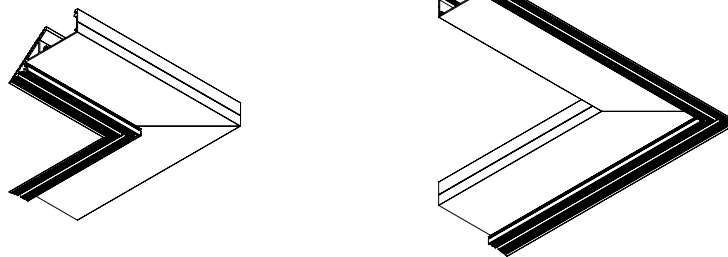

Edgeless P Nose Cove

PATTERN COFFER (PC)

WG-EPN-RPT-PC-...

PATTERN RAFT (PR)

WG-EPN-RPT-PR-...

Minimum Angle 75°
Maximum Angle 180°

PLANE TO PLANE INSIDE CORNER (PPI)

WG-EPN-PPI

PLANE TO PLANE OUTSIDE CORNER (PPO)

WG-EPN-PPO

Edgeless P Nose Cove

CORNER + STRAIGHT RUN CONNECTIONS

MOUNTING

Gypsum Ceiling Mounting