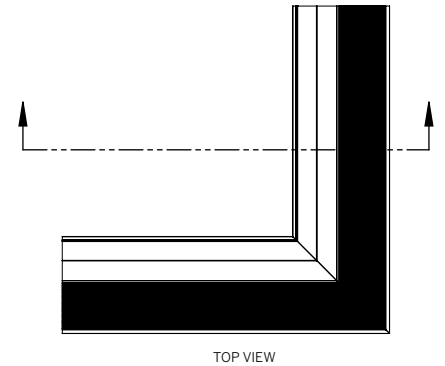

Edgeless P Nose Cove

PATTERN COFFER (PC)

WG-EPN-RPT-PC-...

PATTERN RAFT (PR)

WG-EPN-RPT-PR-...

Minimum Angle 75°
Maximum Angle 180°

PLANE TO PLANE INSIDE CORNER (PPI)

WG-EPN-PPI

PLANE TO PLANE OUTSIDE CORNER (PPO)

WG-EPN-PPO

Edgeless P Nose Cove

CORNER + STRAIGHT RUN CONNECTIONS

MOUNTING

Gypsum Ceiling Mounting