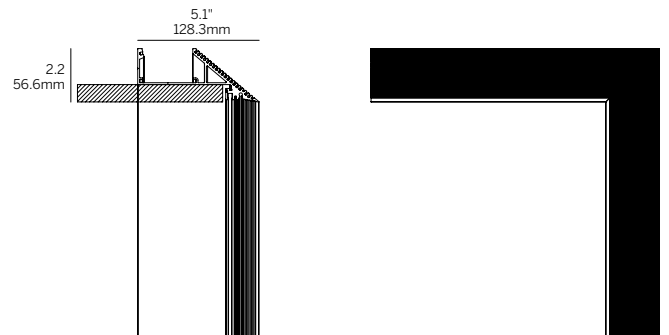

Edgeless P Nose Cove

PATTERN COFFER (PC)

WG-EPN-RPT-PC-...

PATTERN RAFT (PR)

WG-EPN-RPT-PR-...

Minimum Angle 75°
Maximum Angle 180°

PLANE TO PLANE INSIDE CORNER (PPI)

WG-EPN-PPI

PLANE TO PLANE OUTSIDE CORNER (PPO)

WG-EPN-PPO

Edgeless P Nose Cove

CORNER + STRAIGHT RUN CONNECTIONS

MOUNTING

Gypsum Ceiling Mounting