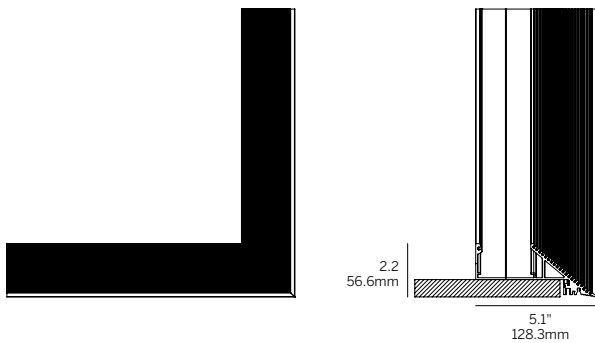

Edgeless P Nose Cove

PATTERN COFFER (PC)

WG-EPN-RPT-PC-...

PATTERN RAFT (PR)

WG-EPN-RPT-PR-...

Minimum Angle 75°
Maximum Angle 180°

PLANE TO PLANE INSIDE CORNER (PPI)

WG-EPN-PPI