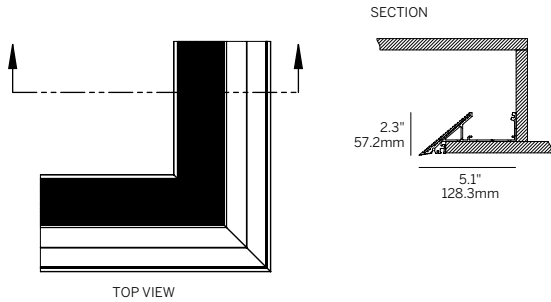

Edgeless P Nose Cove

PATTERN COFFER (PC)

WG-EPN-RPT-PC-...

PATTERN RAFT (PR)

WG-EPN-RPT-PR-...

Minimum Angle 75°
Maximum Angle 180°

PLANE TO PLANE INSIDE CORNER (PPI)

WG-EPN-PPI

PLANE TO PLANE OUTSIDE CORNER (PPO)

WG-EPN-PPO

Edgeless P Nose Cove

CORNER + STRAIGHT RUN CONNECTIONS

MOUNTING

Gypsum Ceiling Mounting