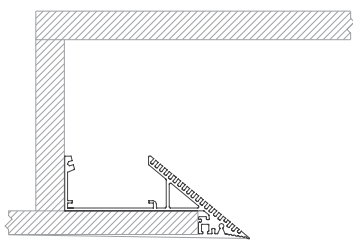

Edgeless P Nose Cove

PATTERN COFFER (PC)

WG-EPN-RPT-PC-...

PATTERN RAFT (PR)

WG-EPN-RPT-PR-...

Minimum Angle 75°
Maximum Angle 180°

PLANE TO PLANE INSIDE CORNER (PPI)

WG-EPN-PPI

PLANE TO PLANE OUTSIDE CORNER (PPO)

WG-EPN-PPO

Edgeless P Nose Cove

CORNER + STRAIGHT RUN CONNECTIONS

MOUNTING

Gypsum Ceiling Mounting