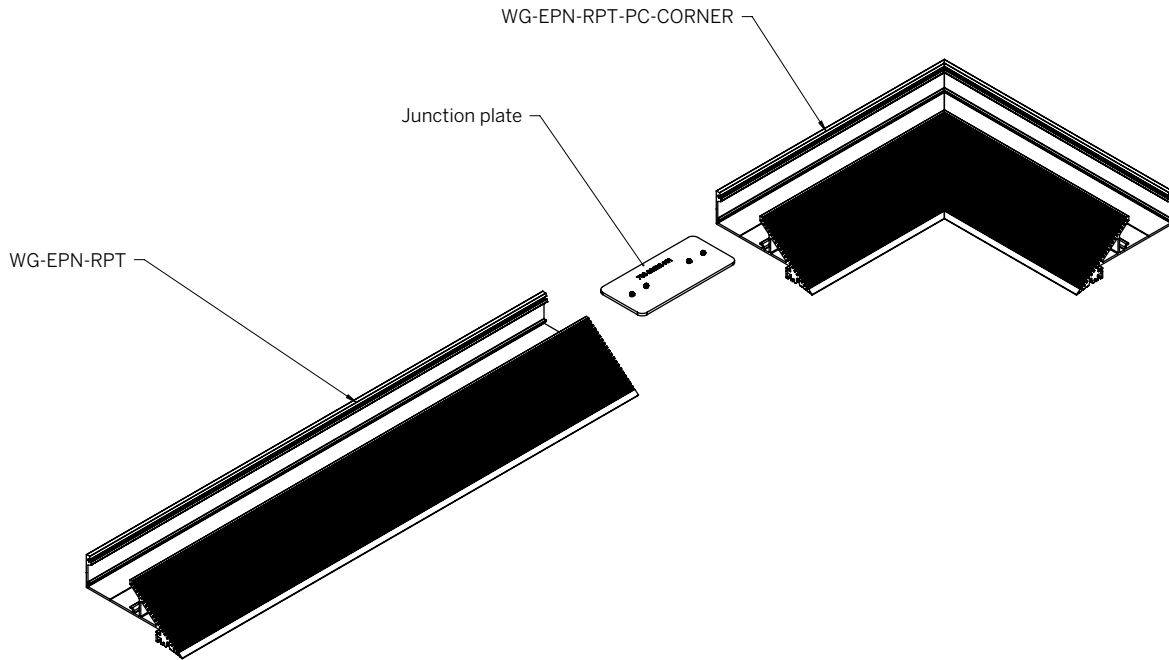

Edgeless P Nose Cove

PATTERN COFFER (PC)

WG-EPN-RPT-PC-...

PATTERN RAFT (PR)

WG-EPN-RPT-PR-...

Minimum Angle 75°
Maximum Angle 180°

PLANE TO PLANE INSIDE CORNER (PPI)

WG-EPN-PPI

PLANE TO PLANE OUTSIDE CORNER (PPO)

WG-EPN-PPO

Edgeless P Nose Cove

CORNER + STRAIGHT RUN CONNECTIONS

MOUNTING

Gypsum Ceiling Mounting