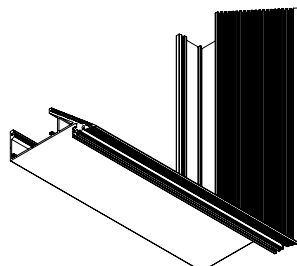

Edgeless P Nose Cove

PATTERN COFFER (PC)

WG-EPN-RPT-PC-...

PATTERN RAFT (PR)

WG-EPN-RPT-PR-...

Minimum Angle 75°
Maximum Angle 180°

PLANE TO PLANE INSIDE CORNER (PPI)

WG-EPN-PPI

PLANE TO PLANE OUTSIDE CORNER (PPO)

WG-EPN-PPO

Edgeless P Nose Cove

CORNER + STRAIGHT RUN CONNECTIONS

MOUNTING

Gypsum Ceiling Mounting