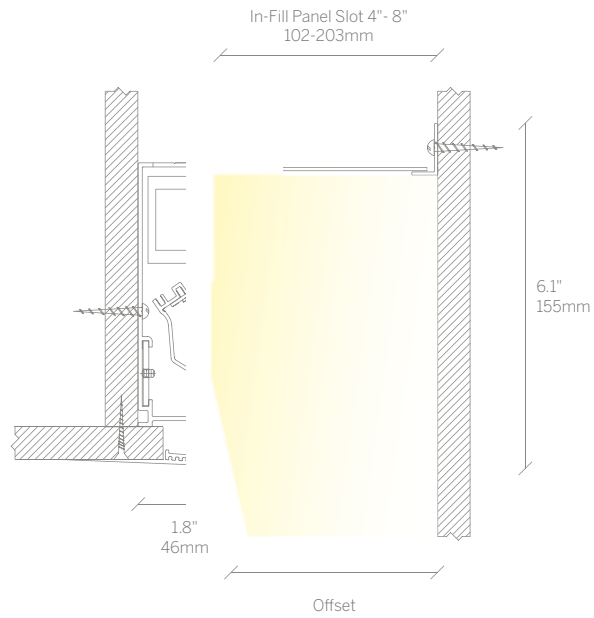

This luminaire is ideal for creating a focal wall within a space, delivering a strong, evenly graduated wash of light from a relatively small aperture. It is worth noting that it can also be used in other orientations.

9' Ceiling, 10" Offset

These diagrams indicate light levels to be expected on the wall and floor when using these luminaire types at various distances from the wall.

This page shows what we feel are the optimum offsets for the ceiling heights as shown.

Mounting and Recommended Spacing

Option 1 Plaster Trim

Option 2 Bezel Trim

12' Ceiling, 10" Offset

Values in Foot Candles

Calculated on the following basis:

Reflectances	Maintenance Factor	LED	Diffuser
Ceiling 70%	1.0	897lm/ft*	Snap in Satin
Walls 50%		3000 Kelvin	
Floor 20%		90 CRI	

Note*	Offset
Paint out all internal surfaces of cove in matt white.	Typical Offset 6"
	Optimum Offset 10"
	Minimum Offset 4"

Vertical Cove
Plaster Trim, Bezel Trim

Product Details 215