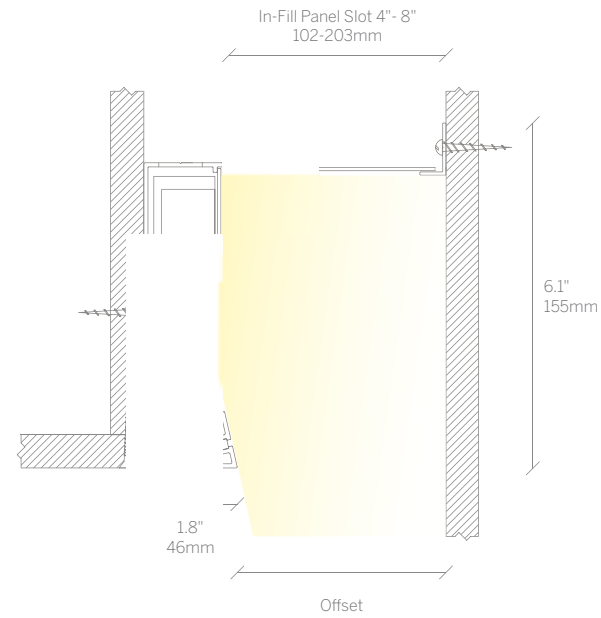

This luminaire is ideal for creating a focal wall within a space, delivering a strong, evenly graduated wash of light from a relatively small aperture. It is worth noting that it can also be used in other orientations.

9' Ceiling, 10" Offset

These diagrams indicate light levels to be expected on the wall and floor when using these luminaire types at various distances from the wall.

This page shows what we feel are the optimum offsets for the ceiling heights as shown.

Mounting and Recommended Spacing

Option 1 Plaster Trim

Option 2 Bezel Trim

12' Ceiling, 10" Offset

Values in Foot Candles

Calculated on the following basis:

Reflectances	Maintenance Factor	LED	Diffuser
Ceiling 70%	1.0	897lm/ft*	Snap in Satin
Walls 50%		3000 Kelvin	
Floor 20%		90 CRI	

Note*	Offset
Paint out all internal surfaces of cove in matt white.	Typical Offset 6"
	Optimum Offset 10"
	Minimum Offset 4"

Vertical Cove
Plaster Trim, Bezel Trim

Product Details 215