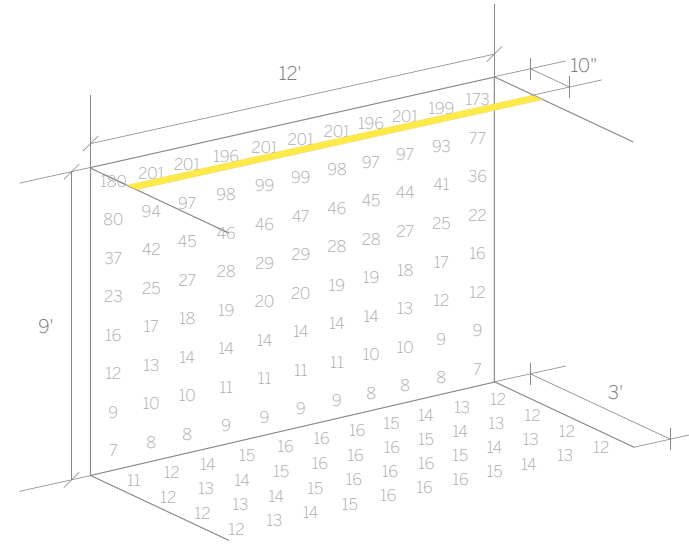

V Cove - Concealed Vertical Illumination

WG VBC-RPT, WG VBC-RBT

The V Cove is a perimeter slot luminaire which delivers light down the surface of the wall from a minimal slot width.

The leading edge of the profile creates a super crisp finish to the detail and the ceiling, concealing the luminaire in the pocket above.

This luminaire is ideal for creating a focal wall within a space, delivering a strong, evenly graduated wash of light from a relatively small aperture. It is worth noting that it can also be used in other orientations.

9' Ceiling, 10" Offset

These diagrams indicate light levels to be expected on the wall and floor when using these luminaire types at various distances from the wall.

This page shows what we feel are the optimum offsets for the ceiling heights as shown.