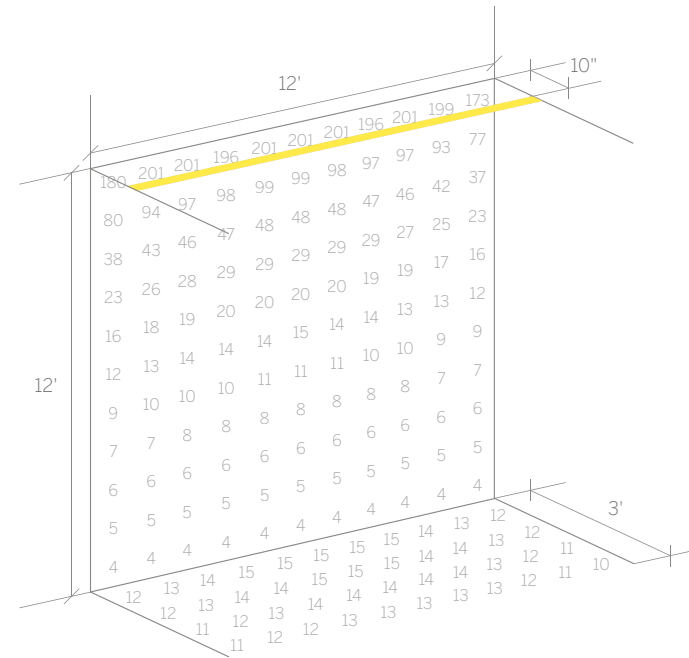

9' Ceiling, 10" Offset

These diagrams indicate light levels to be expected on the wall and floor when using these luminaire types at various distances from the wall.

This page shows what we feel are the optimum offsets for the ceiling heights as shown.

Mounting and Recommended Spacing

Option 1 Plaster Trim

Option 2 Bezel Trim

12' Ceiling, 10" Offset

Values in Foot Candles

Calculated on the following basis:

Reflectances	Maintenance Factor	LED	Diffuser
Ceiling 70%	1.0	897lm/ft*	Snap in Satin
Walls 50%		3000 Kelvin	
Floor 20%		90 CRI	