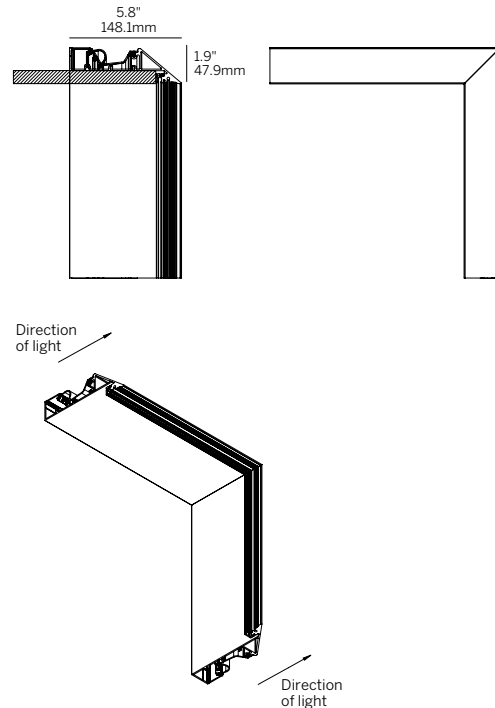

PLANE TO PLANE OUTSIDE CORNER (PPO)

WG-MEC-RPT-PPO