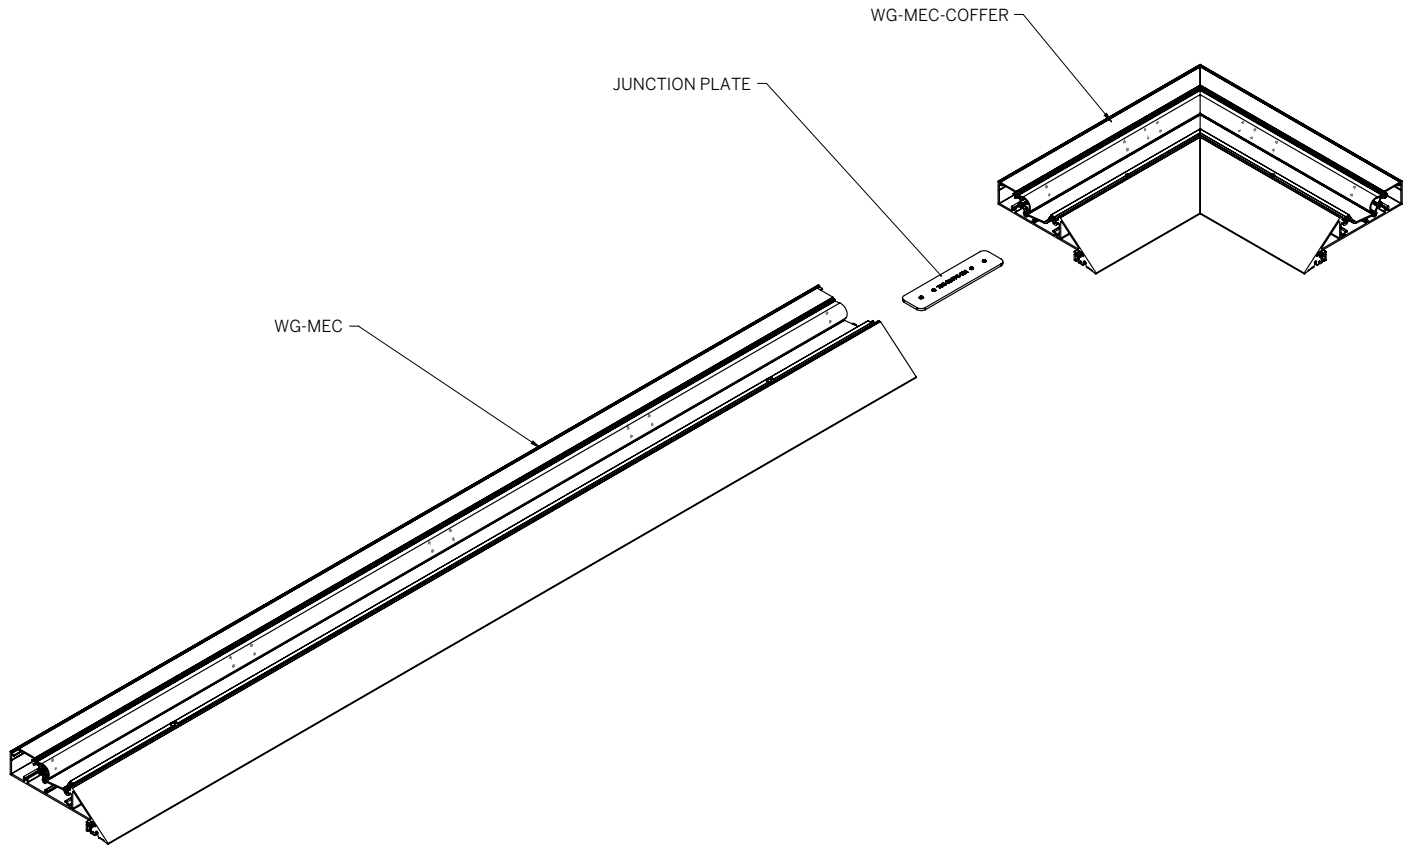

## PATTERN RAFT (PR)

WG-MEC-RPT-PR-...

Minimum Angle 53°  
Maximum Angle 180°

## PLANE TO PLANE INSIDE CORNER (PPI)

WG-MEC-RPT-PPI

## PLANE TO PLANE OUTSIDE CORNER (PPO)

WG-MEC-RPT-PPO

## CORNER + STRAIGHT RUN CONNECTIONS