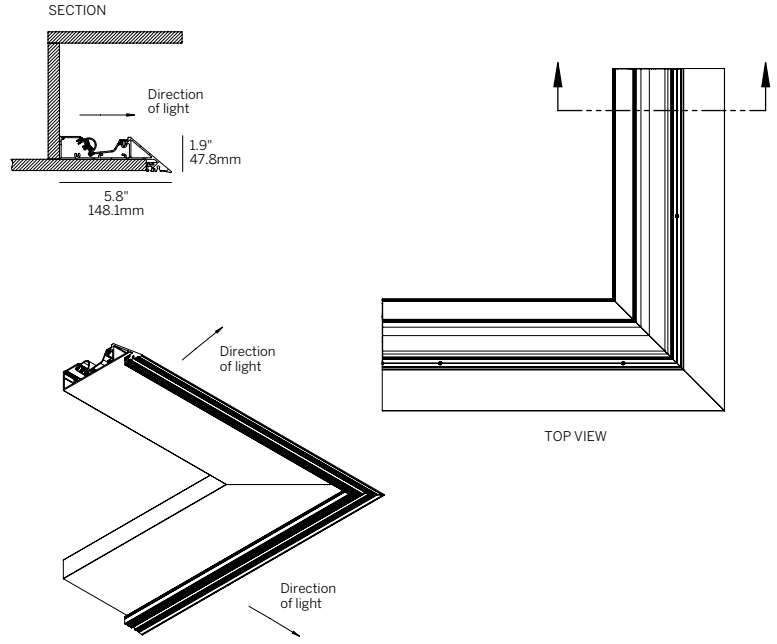

## PATTERN RAFT (PR)

WG-MEC-RPT-PR-...

Minimum Angle 53°  
Maximum Angle 180°

## PLANE TO PLANE INSIDE CORNER (PPI)

WG-MEC-RPT-PPI

## CORNER + STRAIGHT RUN CONNECTIONS