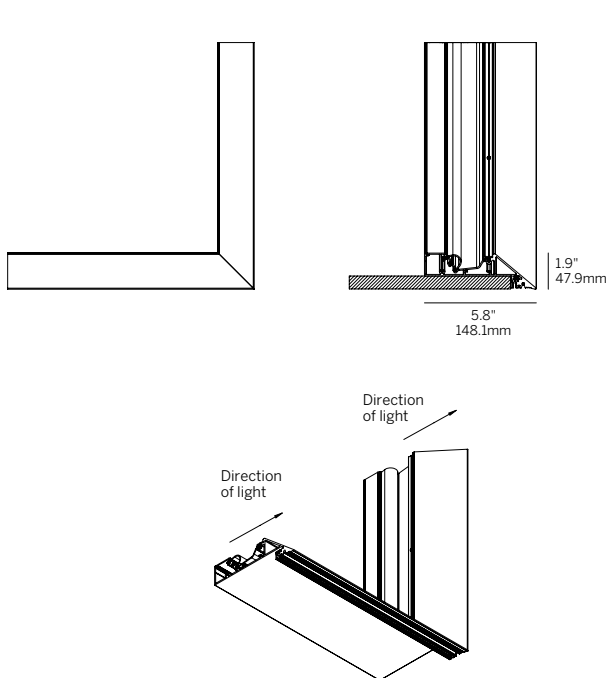

PLANE TO PLANE OUTSIDE CORNER (PPO)

WG-MEC-RPT-PPO