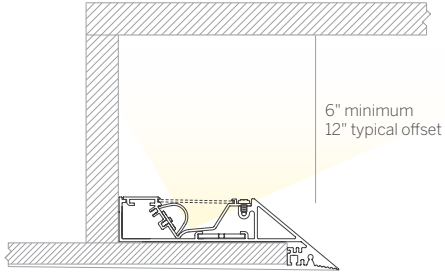

Mini Edgeless Cove

MOUNTING

Gypsum Ceiling Mounting