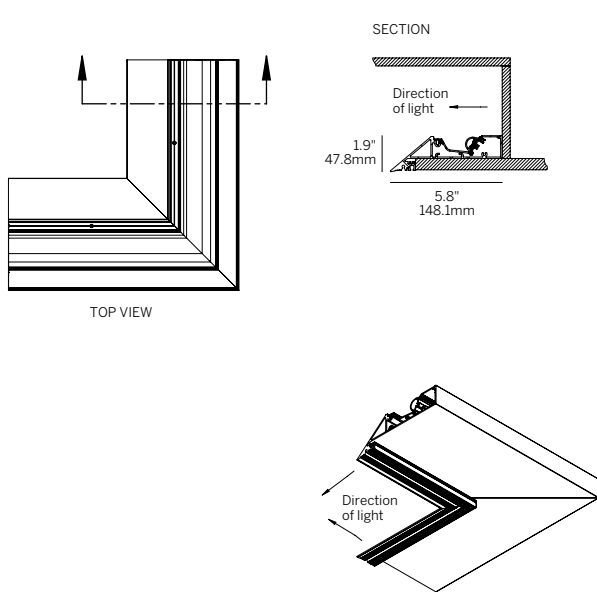

## PATTERN RAFT (PR)

WG-MEC-RPT-PR-...

Minimum Angle 53°  
Maximum Angle 180°

## PLANE TO PLANE INSIDE CORNER (PPI)

WG-MEC-RPT-PPI