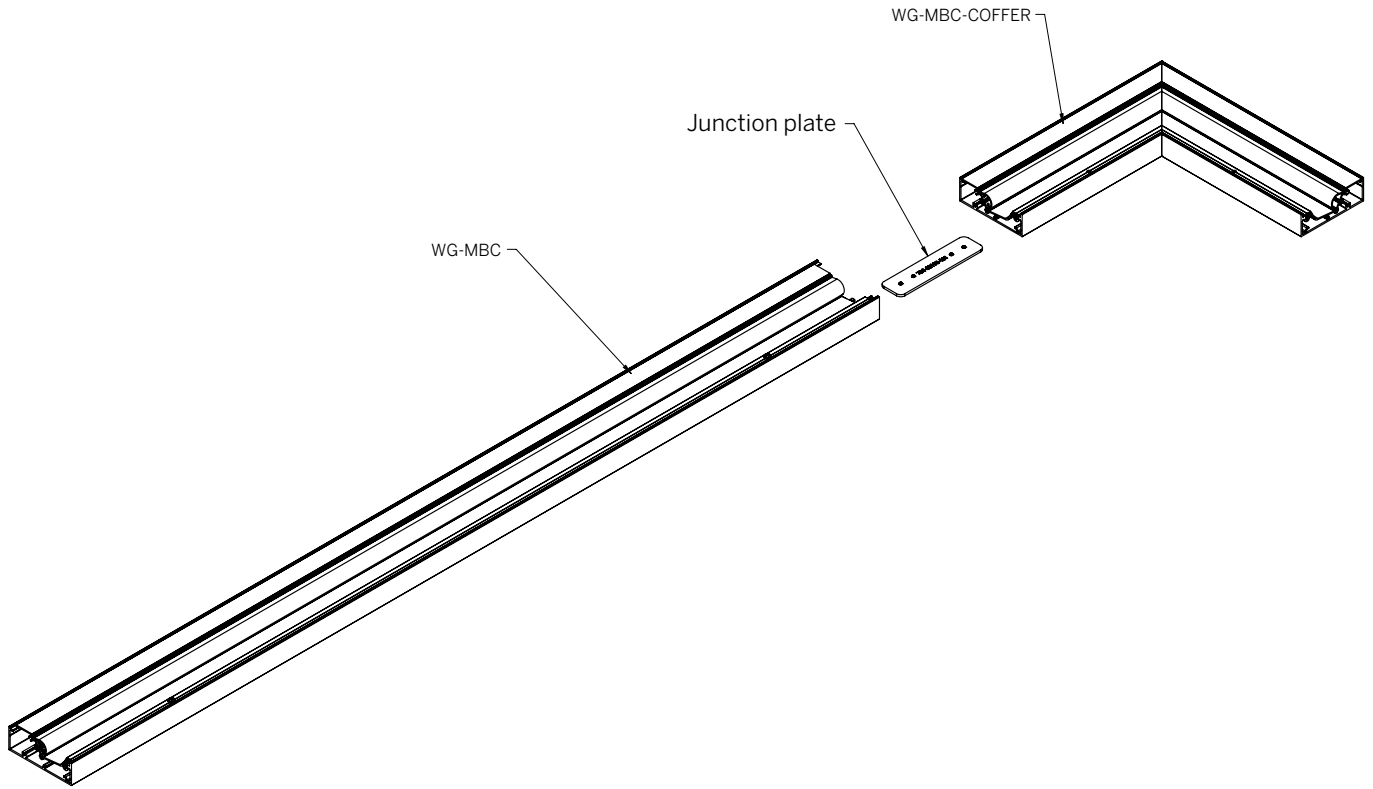

PATTERN COFFER (PC)

WG-MBC-SM-PC-...

PATTERN RAFT (PR)

WG-MBC-SM-PR-...

Minimum Angle 45°
Maximum Angle 180°

PLANE TO PLANE INSIDE CORNER (PPI)

WG-MBC-SW-PPI

PLANE TO PLANE OUTSIDE CORNER (PPO)

WG-MBC-SW-PPO

Mini Box Cove

CORNER + STRAIGHT RUN CONNECTIONS

MOUNTING

End Caps
MBC-LEC/REC