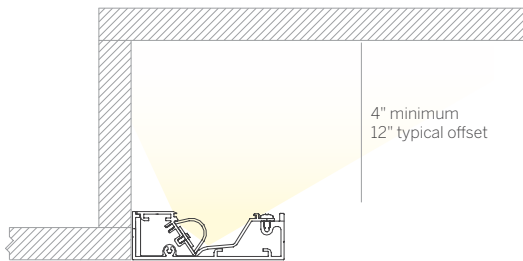

PATTERN COFFER (PC)

WG-MBC-SM-PC-...

PATTERN RAFT (PR)

WG-MBC-SM-PR-...

Minimum Angle 45°
Maximum Angle 180°

PLANE TO PLANE INSIDE CORNER (PPI)

WG-MBC-SW-PPI

PLANE TO PLANE OUTSIDE CORNER (PPO)

WG-MBC-SW-PPO

Mini Box Cove

CORNER + STRAIGHT RUN CONNECTIONS

MOUNTING

End Caps
MBC-LEC/REC