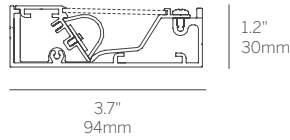

PATTERN COFFER (PC)

WG-MBC-SM-PC-...

PATTERN RAFT (PR)

WG-MBC-SM-PR-...

Minimum Angle 45°
Maximum Angle 180°

PLANE TO PLANE INSIDE CORNER (PPI)

WG-MBC-SW-PPI

PLANE TO PLANE OUTSIDE CORNER (PPO)

WG-MBC-SW-PPO

Mini Box Cove

CORNER + STRAIGHT RUN CONNECTIONS

MOUNTING

End Caps
MBC-LEC/REC