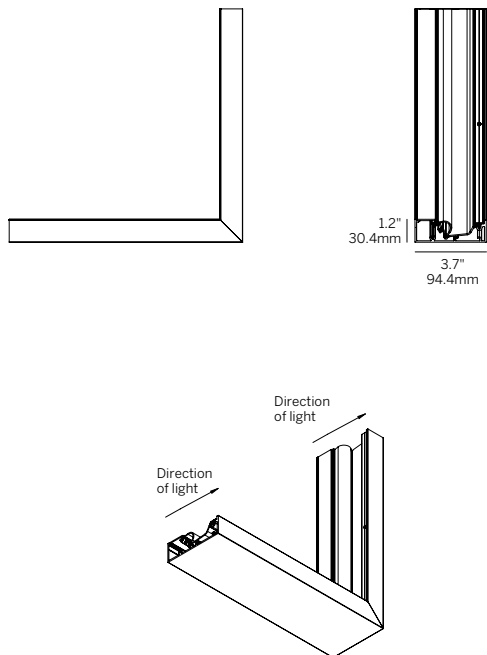

PATTERN COFFER (PC)

WG-MBC-SM-PC-...

PATTERN RAFT (PR)

WG-MBC-SM-PR-...

Minimum Angle 45°
Maximum Angle 180°

PLANE TO PLANE INSIDE CORNER (PPI)

WG-MBC-SW-PPI

PLANE TO PLANE OUTSIDE CORNER (PPO)

WG-MBC-SW-PPO

Mini Box Cove

CORNER + STRAIGHT RUN CONNECTIONS

MOUNTING

End Caps
MBC-LEC/REC