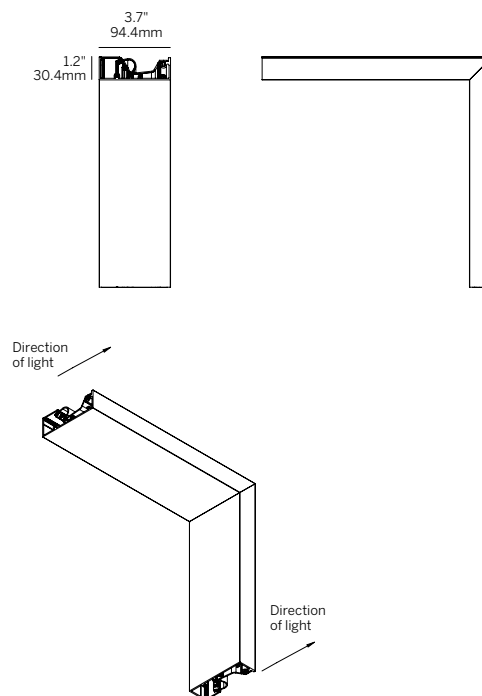

PATTERN COFFER (PC)

WG-MBC-SM-PC-...

PATTERN RAFT (PR)

WG-MBC-SM-PR-...

Minimum Angle 45°
Maximum Angle 180°

PLANE TO PLANE INSIDE CORNER (PPI)

WG-MBC-SW-PPI

PLANE TO PLANE OUTSIDE CORNER (PPO)

WG-MBC-SW-PPO

Mini Box Cove

CORNER + STRAIGHT RUN CONNECTIONS

MOUNTING

End Caps
MBC-LEC/REC