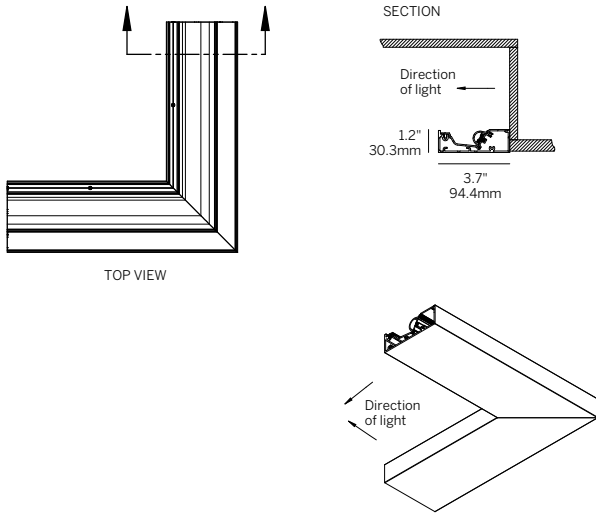

PATTERN COFFER (PC)

WG-MBC-SM-PC-...

PATTERN RAFT (PR)

WG-MBC-SM-PR-...

Minimum Angle 45°
Maximum Angle 180°

PLANE TO PLANE INSIDE CORNER (PPI)

WG-MBC-SW-PPI

PLANE TO PLANE OUTSIDE CORNER (PPO)

WG-MBC-SW-PPO

Mini Box Cove

CORNER + STRAIGHT RUN CONNECTIONS

MOUNTING

End Caps
MBC-LEC/REC