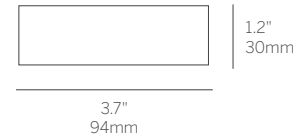

PATTERN COFFER (PC)

WG-MBC-SM-PC-...

PATTERN RAFT (PR)

WG-MBC-SM-PR-...

Minimum Angle 45°
Maximum Angle 180°

PLANE TO PLANE INSIDE CORNER (PPI)

WG-MBC-SW-PPI

PLANE TO PLANE OUTSIDE CORNER (PPO)

WG-MBC-SW-PPO

Mini Box Cove

CORNER + STRAIGHT RUN CONNECTIONS

MOUNTING

End Caps
MBC-LEC/REC