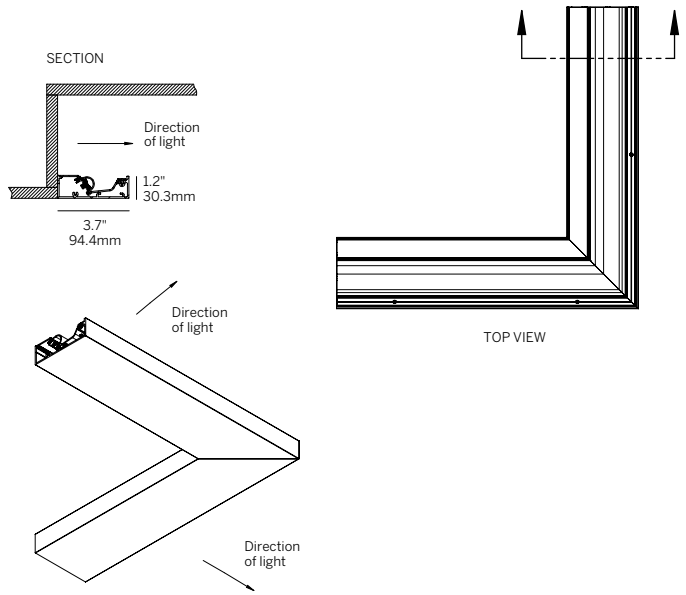

PATTERN COFFER (PC)

WG-MBC-SM-PC-...

PATTERN RAFT (PR)

WG-MBC-SM-PR-...

Minimum Angle 45°
Maximum Angle 180°

PLANE TO PLANE INSIDE CORNER (PPI)

WG-MBC-SW-PPI

PLANE TO PLANE OUTSIDE CORNER (PPO)

WG-MBC-SW-PPO

Mini Box Cove

CORNER + STRAIGHT RUN CONNECTIONS

MOUNTING

End Caps
MBC-LEC/REC