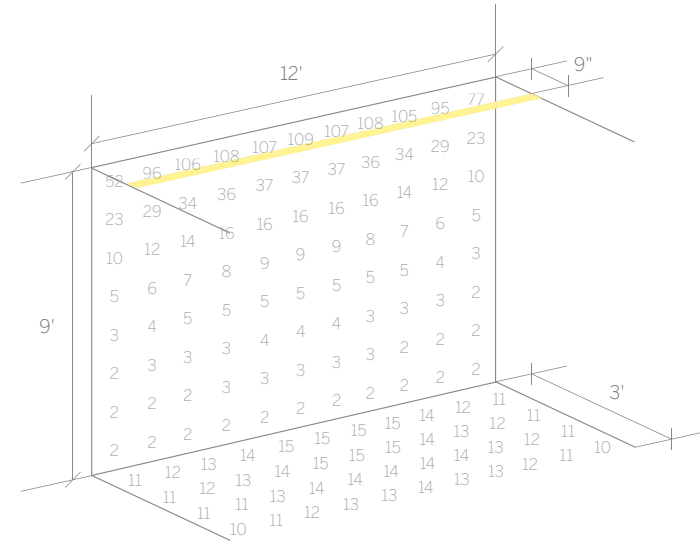

**20 Mini Z Cove
Plaster Trim**

Product Details

226

20 Mini Z Cove - Concealed Vertical Illumination

WG 20MZC-RPT

9' Ceiling, 6" Offset

9' Ceiling, 9" Offset

12' Ceiling, 6" Offset