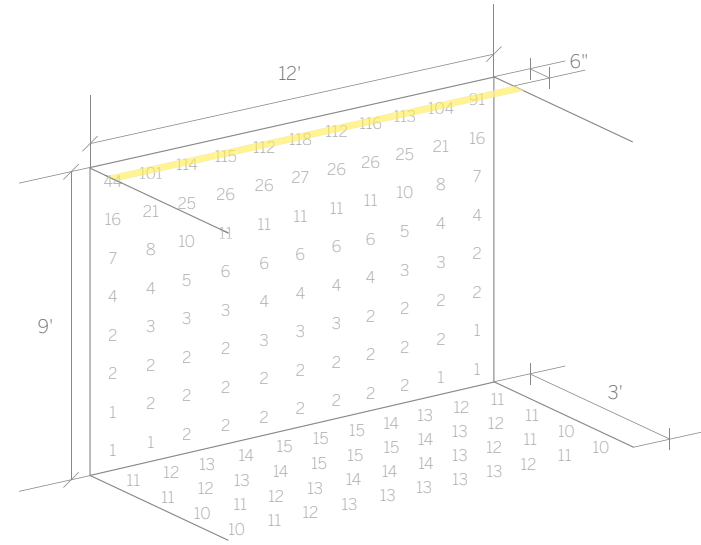

**20 Mini Z Cove
Plaster Trim**

Product Details

226

20 Mini Z Cove - Concealed Vertical Illumination

WG 20MZC-RPT

9' Ceiling, 6" Offset

9' Ceiling, 9" Offset

12' Ceiling, 6" Offset