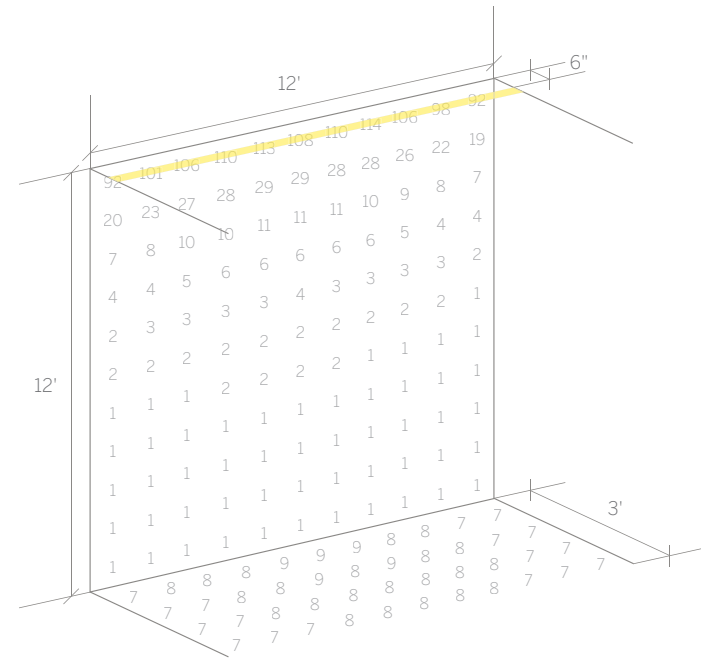

**20 Mini Z Cove
Plaster Trim**

Product Details

226

20 Mini Z Cove - Concealed Vertical Illumination

WG 20MZC-RPT

9' Ceiling, 6" Offset

9' Ceiling, 9" Offset

12' Ceiling, 6" Offset