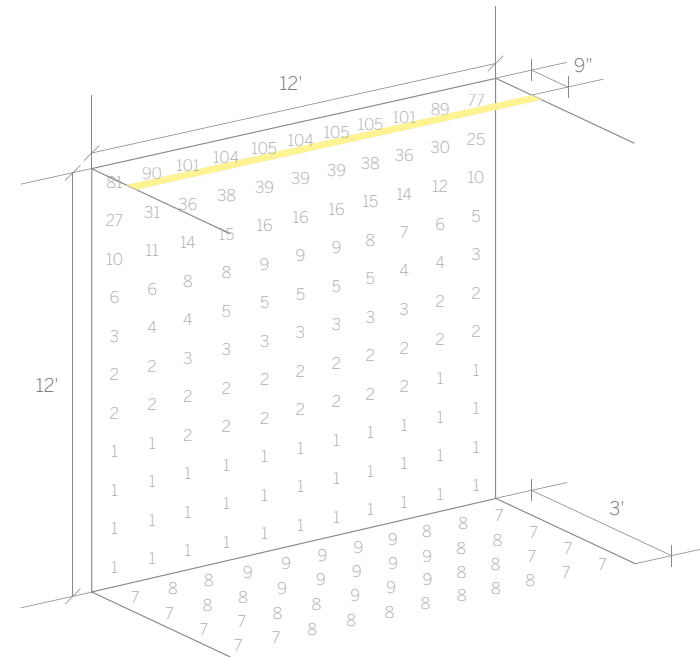

12' Ceiling, 9" Offset