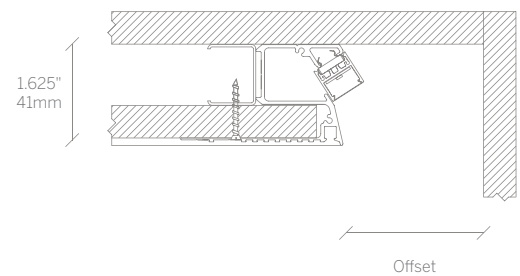

20 Mini Z Cove - Concealed Vertical Illumination

WG 20MZC-RPT

The Mini Z Cove is a perimeter slot luminaire which delivers light down the surface of the wall from a minimal slot width.

The aluminum mounting profile is exceptionally shallow so this detail can be specified in ceilings with very minimal recess depths.

The leading edge of the profile creates a super crisp finish to the detail and the ceiling, concealing the luminaire in the pocket above.

Mounting and Recommended Spacing

Option 1 Mounting to plenum structure only

Note*

Option 2 Mounting tight against ceiling structure

Installs within less than a single layer of standard 3 5/8" gypsum framing system and 5/8" board.

Alternative Mounting Options

Concealed ceiling wash from wall pocket

Concealed floor wash from wall pocket

9' Ceiling, 12" Optimum Offset

These diagrams indicate light levels to be expected on the wall and floor when using these luminaire types at various distances from the wall.