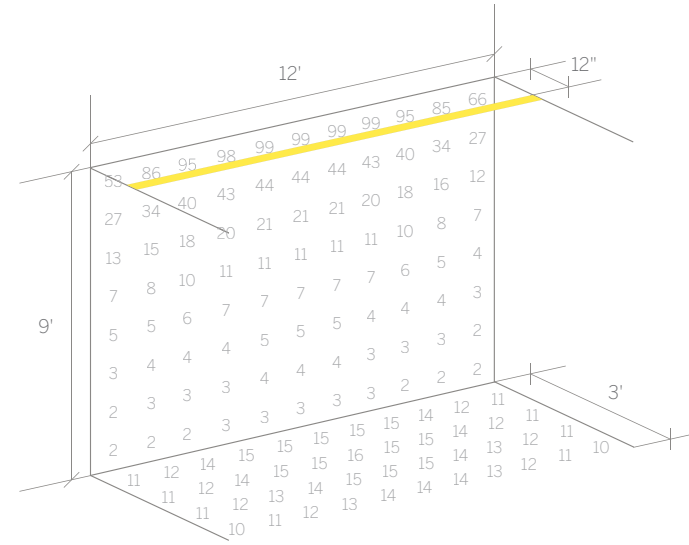

The leading edge of the profile creates a super crisp finish to the detail and the ceiling, concealing the luminaire in the pocket above.

Mounting and Recommended Spacing

Option 1 Mounting to plenum structure only

Note*

Option 2 Mounting tight against ceiling structure

Installs within less than a single layer of standard 3 5/8" gypsum framing system and 5/8" board.

Alternative Mounting Options

Concealed ceiling wash from wall pocket

Concealed floor wash from wall pocket

9' Ceiling, 12" Optimum Offset

These diagrams indicate light levels to be expected on the wall and floor when using these luminaire types at various distances from the wall.