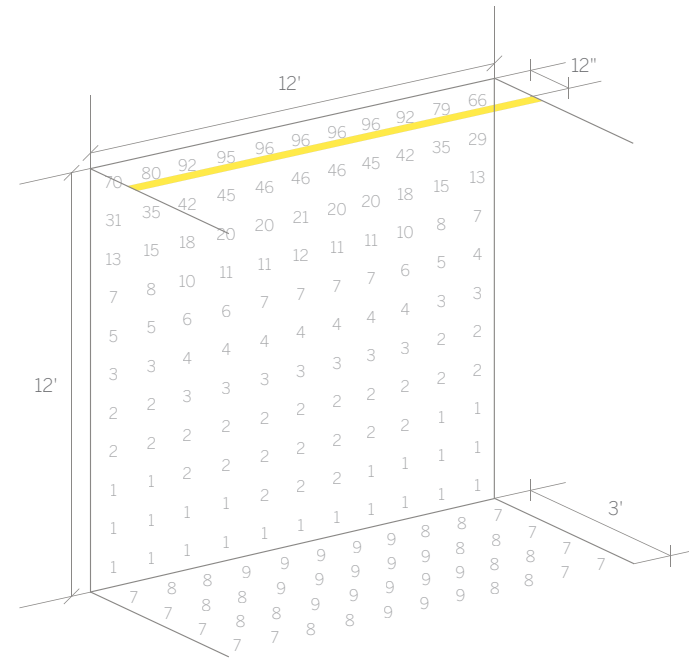

12' Ceiling, 12" Optimum Offset

Values in Foot Candles

Calculated on the following basis:

Reflectances	Maintenance Factor	LED	Diffuser
Ceiling 70%	1.0	579lm/ft*	Satin Clear
Walls 50%		3000 Kelvin	
Floor 20%		90 CRI	

Note*
Paint out all internal surfaces of cove in matt white.

Offset
Typical Offset 6"
Optimum Offset 6-12"
Minimum Offset 2.5"

**20 Mini Z Cove
Plaster Trim**

Product Details

226