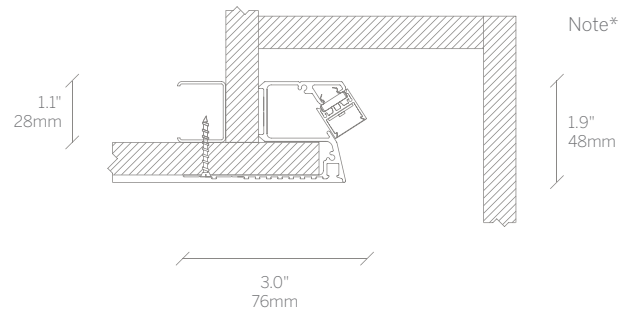

20 Mini Z Cove - Concealed Vertical Illumination

WG 20MZC-RPT

The Mini Z Cove is a perimeter slot luminaire which delivers light down the surface of the wall from a minimal slot width.

The aluminum mounting profile is exceptionally shallow so this detail can be specified in ceilings with very minimal recess depths.

The leading edge of the profile creates a super crisp finish to the detail and the ceiling, concealing the luminaire in the pocket above.

Mounting and Recommended Spacing

Option 1 Mounting to plenum structure only

Note*

Option 2 Mounting tight against ceiling structure

Installs within less than a single layer of standard 3 5/8" gypsum framing system and 5/8" board.

Alternative Mounting Options

Concealed ceiling wash from wall pocket

Concealed floor wash from wall pocket

9' Ceiling, 12" Optimum Offset

These diagrams indicate light levels to be expected on the wall and floor when using these luminaire types at various distances from the wall.