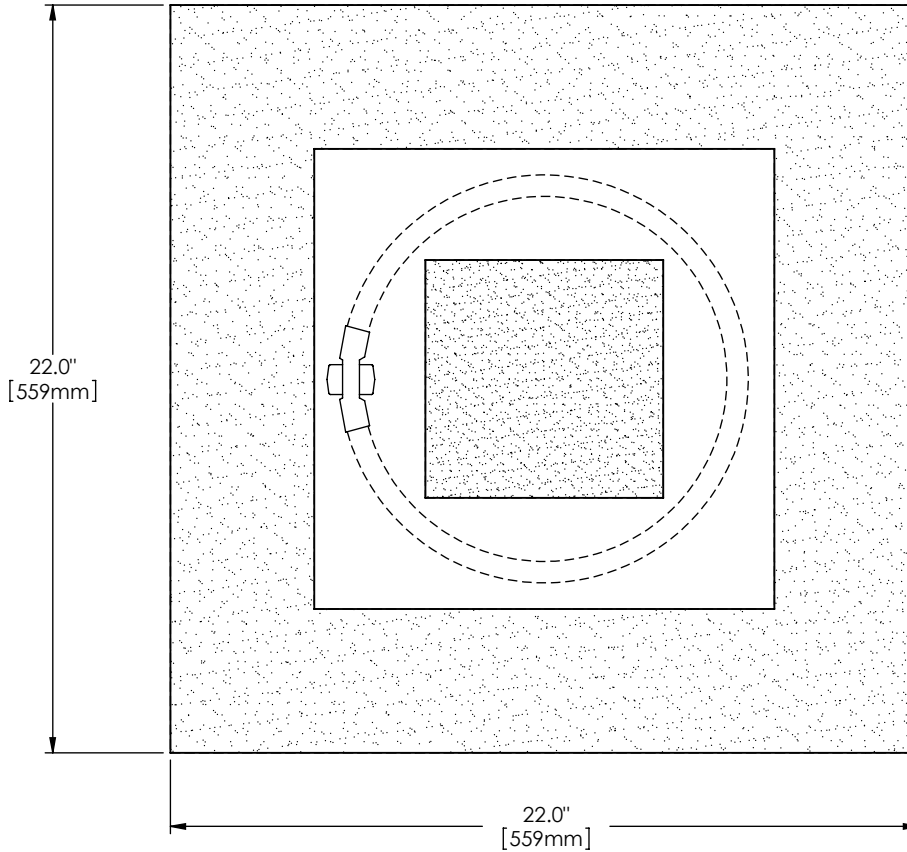

PERSPECTIVE VIEW

Series	Style	Lamp	Diffuser	Finish	Size	Voltage	Options
1350	C				22		
C - Ceiling		33 - 1 x 22 Watt / 2GX13 34 - 1 x 40 Watt / 2GX13 35 - 1 x 55 Watt / 2GX13 36 - 1 x 22 + 40 Watt / 2GX13	SW - Satin White Opal Acrylic SA - Clear Satin Acrylic	19 - Painted Anodized Aluminum 21 - Painted White 22 - Painted Custom Color	22"	U - 120-277 V 1 - 120 V 2 - 220-240 V 3 - 277 V	DM - Specify Dimming Ballast Consult The Factory EM - Fluorescent Emergency, Battery - Remote Other _____