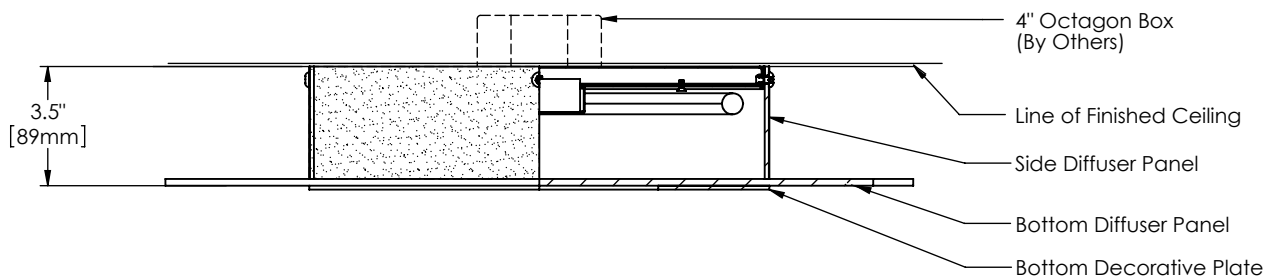

PERSPECTIVE VIEW

Series	Style	Lamp	Diffuser	Finish	Size	Voltage	Options
1350	C				22		
C - Ceiling		33 - 1 x 22 Watt / 2GX13 34 - 1 x 40 Watt / 2GX13 35 - 1 x 55 Watt / 2GX13 36 - 1 x 22 + 40 Watt / 2GX13	SW - Satin White Opal Acrylic SA - Clear Satin Acrylic	19 - Painted Anodized Aluminum 21 - Painted White 22 - Painted Custom Color	22"	U - 120-277 V 1 - 120 V 2 - 220-240 V 3 - 277 V	DM - Specify Dimming Ballast Consult The Factory EM - Fluorescent Emergency, Battery - Remote Other _____