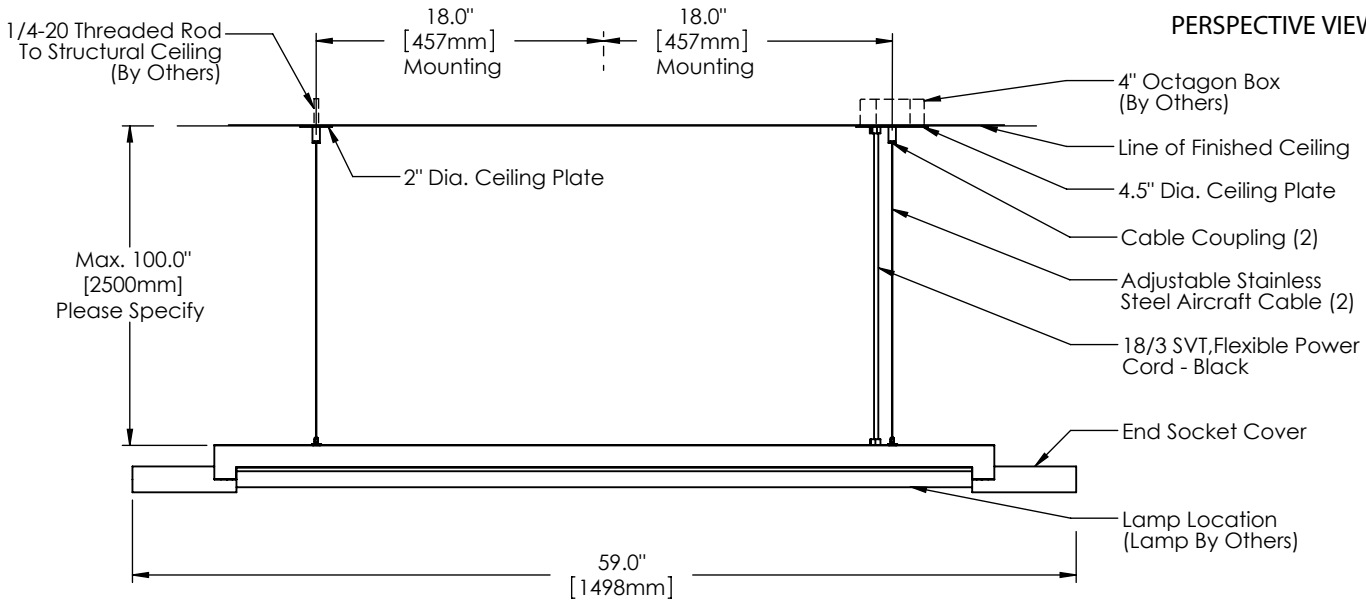

Lightbar E Specifications

inter•lux

PERSPECTIVE VIEW

1700	P	61	NA	19	59	U	
Series	Style	Lamp	Diffuser	Finish	Length	Voltage	Options

P - Pendant 61 - 1 x 32 Watt / G13 NA - Not Applicable (WA - Optional Diffuser - White Opal Acrylic) 19 - Painted Anodized Aluminum 22 - Painted Custom Color 59" U - 120-277 V 1 - 120 V 2 - 220-240 V 3 - 277 V DM - Specify Dimming Ballast Consult The Factory EM - Fluorescent Emergency, Battery - Remote Other _____