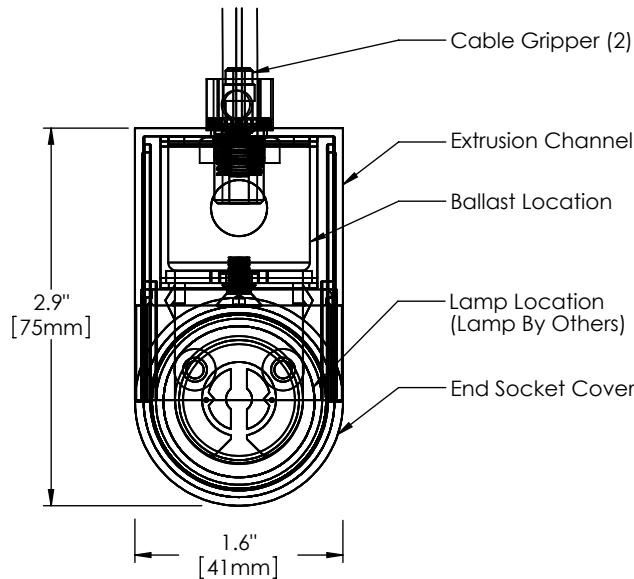

Lightbar E Specifications

inter•lux

PERSPECTIVE VIEW

1700	P	61	NA	19	59	U	
Series	Style	Lamp	Diffuser	Finish	Length	Voltage	Options

P - Pendant 61 - 1 x 32 Watt / G13 NA - Not Applicable (WA - Optional Diffuser - White Opal Acrylic) 19 - Painted Anodized Aluminum 22 - Painted Custom Color 59" U - 120-277 V 1 - 120 V 2 - 220-240 V 3 - 277 V DM - Specify Dimming Ballast Consult The Factory EM - Fluorescent Emergency, Battery - Remote Other _____