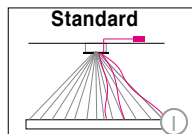

TOCCATA

Housing: Pendant light with direct light distribution, 3/ 5 parts aluminum profile, with integrated acrylic cover.

Design: MARKUS BISCHOF

Mounting Version

4/6/14-point suspension with external power supply unit in suspended ceiling

I / J = Distance of external power supply unit to light fixture max. 10m / 394".

F, E = Power supply unit in canopy Max. suspension height approx. 2.0 times diameter of light.

Mounting version with steel cable length 5 m / 197" and power supply cable, length 2 x 5 m / 2 x 196" (1550, 1900)

Dimensions of canopy			
Typ	Size mm / inch		For use with Mounting Version
	Ø body	Ø cover plate / body	
 DB 290	Ø 290 / 260 mm / 11.4 x 10.2"	Ø 900	F, E
Canopy finish: white (11)			
 DB 230S	Ø 230 / 210 mm / 9.0 x 8.3"	Ø 1550 / 1900	I, J
Base finish white (11), Cover white (11)			
If finish (22), Cover aluminum polished (22)			
contact factory for other finishes			
USA/Canada: Canopy mounts to 4" octagonal junction box.			