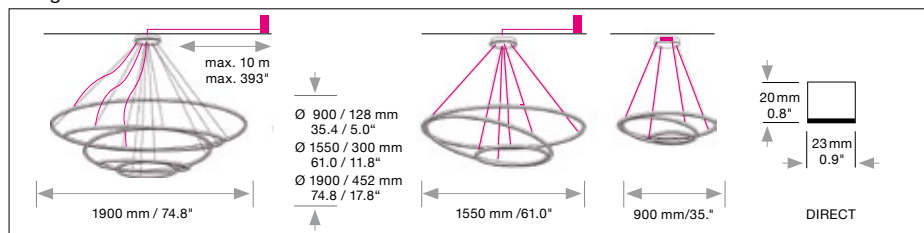

TOCCATA

Housing: Pendant light with direct light distribution, 3/ 5 parts aluminum profile, with integrated acrylic cover.

Design: MARKUS BISCHOF

Size: Ø mm	inches	LED Watt	Lumen ¹⁾	weight kg ²⁾ / lbs ²⁾	Item No.	LED	Dimming	LED	Finishes	Power Supply cable	Mounting Version
Sizes											
Ø 900 mm	35.4"	85	4,056	8.0 / 17.6	777.	X X.	X X.	X X.	X X.	X X X.	X
Ø 1550 mm	61.0"	147	7,010	11.0 / 24.2	771.	X X.	X X.	X X.	X X.	X X X.	X
Ø 1900 mm	74.8"	256	12,177	14.0 / 30.8	773.	X X.	X X.	X X.	X X.	X X X.	X
LED 24V CRI > 90 *CRI > 80		Warm-white	3000 K	(Standard)	X X X.	30.	X X.	X X.	X X.	X X X.	X
		Neutral-white	4000 K	(Optional)	X X X.	40.	X X.	X X.	X X.	X X X.	X
		Extra warm-white	2700 K	(Optional)	X X X.	27.	X X.	X X.	X X.	X X X.	X
		Extra warm-white	2200 K*	(Optional)	X X X.	22.	X X.	X X.	X X.	X X X.	X
		Dimmable 0 - 10 V		(Standard)	X X X.	X X.	51.	00.	X X.	X X X.	X
Dimming		Dimmable 0 - 10 V		(Standard)	X X X.	X X.	51.	00.	X X.	X X X.	X
		DMX		(Optional)	X X X.	X X.	31.	00.	X X.	X X X.	X
		LUTRON (contact factory)		(Optional)	X X X.	X X.	71.	00.	X X.	X X X.	X
Finishes											
(Standard)		(Optional)									
	11 white		22 aluminum polished	27 brush-finished aluminum	30 anthracite	32 crocodile black	33 sand silver fine textured				
			35 gold	36 brass	37 bronze fine textured	38 copper	10 black fine textured				
					XX Custom finish	X X X.	X X.	X X.	X X.	X X X.	X
Power Supply Cable (Standard)											
	000 without Mounting Version F		Z 70 Silver								
					X X X.	X X.	X X.	X X.	X X.	X X X.	X

Dimensions of canopy			
Typ	Size mm / inch		For use with Mounting Version
	Ø body	Ø cover plate / body	
 DB 290	Ø 290 / 260 mm / 11.4 x 10.2"	Ø 900	F, E
Canopy finish: white (11)			
 DB 230S	Ø 230 / 210 mm / 9.0 x 8.3"	Ø 1550 / 1900	I, J
Base finish white (11), Cover white (11)			
If finish (22), Cover aluminum polished (22)			
contact factory for other finishes			
USA/Canada: Canopy mounts to 4" octagonal junction box.			