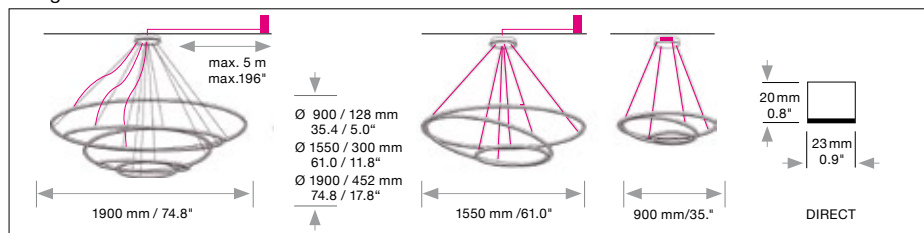

Housing: Pendant light with direct light distribution, 3/ 5 parts aluminum profile, with integrated acrylic cover.

Design: MARKUS BISCHOF