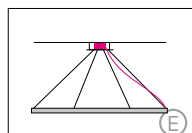

Ø 900 mm / 35.4"
4 suspensions through canopy with external power supply unit in canopy

Item No.	LED	Dimming	LED	Finishes	Power Supply cable	Mounting Version
X X X.	X X.	X X.	X X.	X X.	X X X	.

I / J = Distance of external power supply unit to light fixture max. 10m / 394".

F, E = Power supply unit in canopy Max. suspension height approx. 2.0 times diameter of light.

Mounting version with steel cable length 5 m / 197" and power supply cable, length 2 x 5 m / 2 x 196" (1550, 1900)

X X X.	X X.	X X.	X X.	X X.	X X X	X

Complete order number

Dimensions of external power supply units			
Typ	Size mm / inch		For use with Mounting Version
	L	W H	
DE 1F	360 x 150 x 85 mm / 14.2 x 5.9 x 3.3"	Ø 900	A
DE 2F	360 x 300 x 85 mm / 14.2 x 11.8 x 3.3"	Ø 1550	I, J, A
DE 3F	360 x 400 x 85 mm / 14.2 x 15.7 x 3.3"	Ø 1900	I, J, A

Dimensions of canopy			
Typ	Size mm / inch		For use with Mounting Version
	Ø body	Ø cover plate / body	
DB 290	Ø 290 / 260 mm / 11.4 x 10.2"	Ø 900	F, E
Canopy finish: white (11)			
DB 230S	Ø 230 / 210 mm / 9.0 x 8.3"	Ø 1550 / 1900	I, J
Base finish white (11), Cover white (11)			
If finish (22), Cover aluminum polished (22)			
contact factory for other finishes			
USA/Canada: Canopy mounts to 4" octagonal junction box.			

Input voltage for all external power supply units and canopy is **120 / 277 VAC 50/60 Hz**