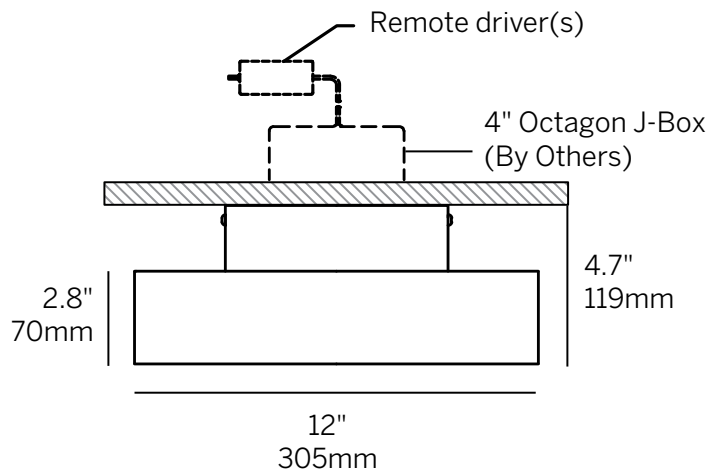

Step RC

SURFACE

Direct illumination with indirect glow

Model 1541

Size

- 24.0" (610mm)
- 28.0" (711mm)
- 32.0" (813mm)
- 36.0" (914mm)
- 48.0" (1219mm)
- Custom

scan or click
for info