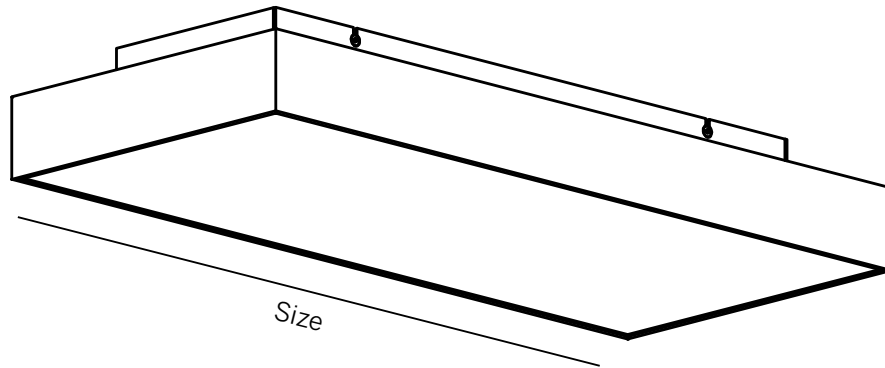

Step RC

SURFACE

Direct illumination with indirect glow

Model 1541

Size

- 24.0" (610mm)
- 28.0" (711mm)
- 32.0" (813mm)
- 36.0" (914mm)
- 48.0" (1219mm)
- Custom

scan or click
for info