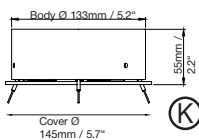

A, B, G, H, R = Distance of external power supply unit to light fixture max. 10m / 394".  
 S, T, K, E, F = Minimum suspension height half the diameter of light fixture, maximum suspension height two times diameter of light fixture

Including steel cable suspension 5000mm / 197" ( Version F / R / S / T 3000mm )  
 and power supply cable 5000mm / 197"

|        |      |      |      |      |       |   |
|--------|------|------|------|------|-------|---|
| X X X. | X X. | X X. | X X. | X X. | X X X | X |
|--------|------|------|------|------|-------|---|

### Complete order number

**Dimensions of external power supply units (1 LED Stripe)**

| Typ   | Size mm / inch                        | For use with Mounting Version |
|-------|---------------------------------------|-------------------------------|
| DE 1F | 360 x 150 x 85 mm / 14.2 x 5.9 x 3.3" | A, G, R, K                    |

Input voltage for all external power supply units and canopy is **120 / 277 VAC 50/60 Hz**

**Dimensions of canopy (1 LED Stripe)**

| Typ    | Size mm / inch                                    | For use with Mounting Version |
|--------|---|-------------------------------|
| DB 290 | Ø 290 / 260 mm / 11.4 x 10.2" size 1666 x 756 mm  | B, E, F, H                    |
| DB 350 | Ø 350 / 320 mm / 13.7 x 12.5" size 2400 x 1090 mm | B, E, F, H                    |
| PB 366 | Ø 90 H 366 mm / 13.7 x 12.5"                      | S, T                          |