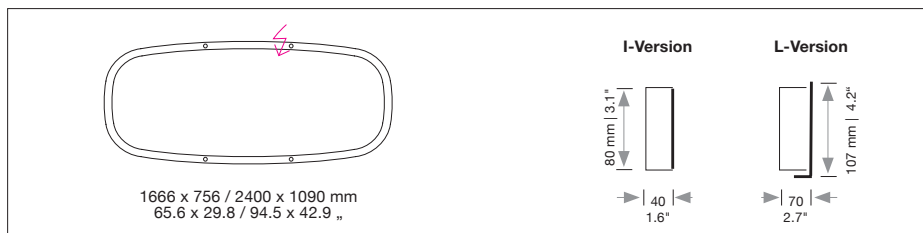

## SOFT SQUARE

Housing: Aluminum profile, integrated (I) or L-shaped acrylic cover (L)  
Design: SATTLER

| Sizes                             | Size: L x W x H mm   | inches   | LED Watt   | Lumen <sup>1)</sup>  | weight kg <sup>2)</sup> / lbs <sup>2)</sup>                                      | Item No.   | LED  | Dimming  | LED  | Finishes   | Power Supply cable                       | Mounting Version |
|-----------------------------------|--|--|--|--|--|--|--|--|--|--|--|------------------|
| <b>I-Version</b>                  | 1666 x 756 x 80  | 65.6 x 29.8 x 3.1  | 66   | 5.366  | 15 / 33.1  | <b>825.</b>  | x x x.   | x x x.   | x x x.   | x x x.   | x x x.                                   | x                |
|                                   | 2400 x 1090 x 80   | 94.5 x 42.9 x 3.1  | 89   | 7.803  | 17 / 37.5  | <b>837.</b>  | x x x.   | x x x.   | x x x.   | x x x.   | x x x.                                   | x                |
| <b>L-Version</b>                  | 1666 x 756 x 107   | 65.6 x 29.8 x 4.2  | 65   | 5.822  | 15 / 33.1  | <b>824.</b>  | x x x.   | x x x.   | x x x.   | x x x.   | x x x.                                   | x                |
|                                   | 2400 x 1090 x 107  | 94.5 x 42.9 x 4.2  | 89   | 8.415  | 17 / 37.5  | <b>836.</b>  | x x x.   | x x x.   | x x x.   | x x x.   | x x x.                                   | x                |
| <b>LED</b><br>24V<br><br>CRI > 80 |  | <b>Neutral-white</b><br><b>Cold-white</b><br><b>Warm-white</b><br><b>Extra warm-white</b><br><b>Extra warm-white</b><br><br><b>Tuneable white*</b><br><b>RGB color control*</b><br><b>RGB + Neutral-White*</b>                     | <b>4000 K</b><br><b>5000 K</b><br><b>3000 K</b><br><b>2700 K</b><br><b>2200 K</b><br><br><b>2700 - 6500 K</b><br><br><b>4000 K</b> | <b>(Standard)</b><br><b>(Optional)</b><br><b>(Optional)</b><br><b>(Optional)</b><br><b>(Optional)</b><br><br><b>(Optional)</b><br><b>(Optional)</b><br><b>(Optional)</b> | x x x.<br>x x x.<br>x x x.<br>x x x.<br>x x x.<br><br>x x x.<br>x x x.<br>x x x. | <b>40.</b><br><b>50.</b><br><b>30.</b><br><b>27.</b><br><b>22.</b><br><br><b>65.</b><br><b>60.</b><br><b>60.</b> | x x x.<br>x x x.<br>x x x.<br>x x x.<br>x x x.<br><br>x x x.<br>x x x.<br>x x x. | x x x.<br>x x x.<br>x x x.<br>x x x.<br>x x x.<br><br>x x x.<br>x x x.<br>x x x. | x x x.<br>x x x.<br>x x x.<br>x x x.<br>x x x.<br><br>x x x.<br>x x x.<br>x x x. | x x x.<br>x x x.<br>x x x.<br>x x x.<br>x x x.<br><br>x x x.<br>x x x.<br>x x x. | x<br>x<br>x<br>x<br>x<br><br>x<br>x<br>x |                  |
| <b>Dimming</b>                    |  | <b>Dimmable 0 - 10 V</b><br><b>DMX (RGB possible)</b><br><b>LUTRON (contact factory)</b><br><b>Dimmable CASAMBI (RGB possible)</b><br>Bluetooth 4.0 remote control through app.<br>Available Starting 3 <sup>rd</sup> quarter 2017 | <b>(Standard)</b><br><b>(Optional)</b><br><b>(Optional)</b><br><b>(Optional)</b>   | x x x.<br>x x x.<br>x x x.<br>x x x.   | x x x.<br>x x x.<br>x x x.<br>x x x.   | <b>51.</b><br><b>31.</b><br><b>71.</b><br><b>81.</b>   | <b>00.</b><br><b>00.</b><br><b>00.</b><br><b>00.</b>                             | x x x.<br>x x x.<br>x x x.<br>x x x.   | x x x.<br>x x x.<br>x x x.<br>x x x.   | x<br>x<br>x<br>x   |  |                  |
| <b>Finishes</b>                   | <br>11 white (Standard)<br><br><br>22 aluminium polished (Optional)<br><br><br>30 anthracite<br><br><br>27 brush-finished aluminium<br><br><br>32 crocodile black<br><br><br>33 sand silver fine textured<br><br><br>35 gold<br><br><br>36 brass<br><br><br>37 bronze fine textured<br><br><br>38 copper<br><br><br>10 black fine textured<br><br><br>40 brass patinated<br><br><br>42 bronze patinated<br><br><br>44 wood veneer, white borders<br><br><br>XX Custom finish | x x x.<br>x x x.<br>x x x.<br>x x x.<br>x x x.<br><br>x x x.<br>x x x.<br>x x x.   | x x x.<br>x x x.<br>x x x.<br>x x x.   | x x x.<br>x x x.<br>x x x.<br>x x x.   | x x x.<br>x x x.<br>x x x.<br>x x x.   | x<br>x<br>x<br>x<br>x<br><br>x<br>x<br>x<br>x  |  |  |  |  |  |                  |
| <b>Power Supply Cable</b>         | <br>Z 70 Silver (Standard)<br><br><br>Z 71 white (Optional)<br><br><br>Z 72 grey<br><br><br>Z 73 black<br><br><br>Z 74 orange<br><br><br>Z 75 red<br><br><br>Z 76 green  | x x x.<br>x x x.<br>x x x.<br>x x x.   | x x x.<br>x x x.<br>x x x.<br>x x x.   | x x x.<br>x x x.<br>x x x.<br>x x x.   | x x x.<br>x x x.<br>x x x.<br>x x x.   | x<br>x<br>x<br>x   |  |  |  |  |  |                  |