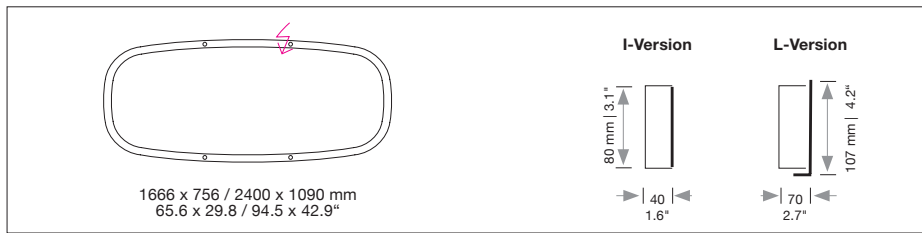

SOFT SQUARE

Housing: Aluminum profile, integrated (I) or L-shaped acrylic cover (L)
Design: SATTLER

Mounting Version

4-point suspension with external power supply unit in suspended ceiling	4-point suspension with external power supply unit in separate canopy	suspension through canopy	4 current-carrying steel cables. Only 1 strip LED possible. Not in combination with RGB	Suspension with current-carrying steel cables and cavity wall box. Not in connection with RGB.	Suspension with pendant canopy
Suspension with pendant canopy and current-carrying steel cables. Not in connection with RGB.	Direct ceiling mounting 50mm / 1.9" with external power supply unit in suspended ceiling	Direct ceiling mounting (white) 50mm / 1.9" with external power supply unit in separate canopy	Suspension point as clamping unit with 4 current-carrying cables and remote technical unit in suspended ceiling.		

Item No.	LED	Dimming	LED	Finishes	Power Supply cable	Mounting Version
X X X.	X X.	X X.	X X.	X X.	X X X	.

A, B, G, H, R = Distance of external power supply unit to light fixture max. 10m / 394".
S, T, K, E, F = Minimum suspension height half the diameter of light fixture, maximum suspension height two times diameter of light fixture

Including steel cable suspension 5000mm / 197" (Version F / R / S / T 3000mm)
and power supply cable 5000mm / 197"

X X X.	X X.	X X.	X X.	X X.	X X X	X

Complete order number

Dimensions of external power supply units (1 LED Stripe)

Typ	Size mm / inch	For use with Mounting Version
DE 1F	360 x 150 x 85 mm / 14.2 x 5.9 x 3.3"	A, G, R, K

Input voltage for all external power supply units and canopy is **120 / 277 VAC 50/60 Hz**

Dimensions of canopy (1 LED Stripe)

Typ	Size mm / inch	For use with Mounting Version
DB 290	Ø 290 / 260 mm / 11.4 x 10.2" size 1666 x 756 mm	B, E, F, H
DB 350	Ø 350 / 320 mm / 13.7 x 12.5" size 2400 x 1090 mm	B, E, F, H
PB 366	Ø 90 H 366 mm / 13.7 x 12.5"	S, T

Canopy finish: white (11) contact factory for other finishes
USA/Canada: Canopy mounts to 4" octagonal junction box.

Optional

CASAMBI wall-switch

Casambi wall-switch is a wireless user interface that can be configured via the Casambi app. The four target buttons can control a scene or an animation of the user's choice or simply one luminaire, one luminaire group or all lights together if so desired. Up to 4 groups may be separately programmed. It comes with a wall mounting plate. The switch can be attached to the plate as it is equipped with magnets.

207. 00. 00. 00. 11 (white)
207. 00. 00. 00. 10 (black)

Ceiling fixation for mounting version A

Ceiling opening for power supply cable. Existing of cavity ceiling box with 80mm round metal cover. Powder coated in white, fine textured. Applicable to mounting version A.

200. 00. 00. 00. 11 (white)