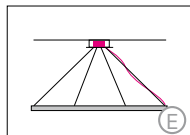

### Mounting Version

4-point suspension with external power supply unit in suspended ceiling

4-point suspension with external power supply unit in separate canopy

suspension through canopy

4 current-carrying steel cables. Only 1 strip LED possible. Not in combination with RGB