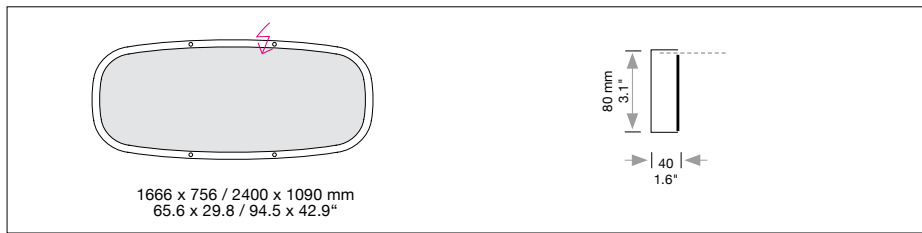

SOFT SQUARE LIGHT + ACOUSTIC

Housing: Aluminum profile, integrated acrylic cover. Fabric covering as a light and acoustic diffuser.
Design: SATTLER

Mounting Version

4-point suspension with external power supply unit in suspended ceiling

4-point suspension with external power supply unit in separate canopy

suspension through canopy

4 current-carrying steel cables. Only 1 strip LED possible. Not in combination with RGB

Suspension with pendant canopy PB 366 and steel cables
(a) 5000 mm / 196.8" +
(b) 3000 mm / 118.1"

Suspension with pendant canopy PB 366 and current-carrying steel cables.
(a) 5000 mm / 196.8" +
(b) 3000 mm / 118.1"
Not in combination with RGB.

Direct ceiling mounting 50mm / 1.9" with external power supply unit in suspended ceiling

Direct ceiling mounting (white) 50mm / 1.9" with external power supply unit in separate canopy

Suspension point as clamping unit with 4 current-carrying cables and remote technical unit in suspended ceiling.

Item No.	LED	Dimming	LED	Finishes	Power Supply cable	Mounting Version
X X X.	X X.	X X.	X X.	X X.	X X X	.

A, B, G, H = Distance of external power supply unit to light fixture max. 10m / 394"

S, T, K, E, F = Minimum suspension height half the diameter of light fixture, maximum suspension height two times diameter of light fixture

Including steel cable suspension 5000mm / 197" ; Version F, S, T 5000 / 3000mm / 197"/118" and/or power supply cable 5000mm / 197"

X X X.	X X.	X X.	X X.	X X.	X X X	X

Complete order number

Dimensions of external power supply units (1 LED Stripe)

Typ	Size mm / inch	For use with Mounting Version
DE 1F	360 x 150 x 85 mm / 14.2 x 5.9 x 3.3"	A, G, K

Input voltage for all external power supply units and canopy is **120 / 277 VAC 50/60 Hz**

Dimensions of canopy (1 LED Stripe)

Typ	Size mm / inch	For use with Mounting Version
DB 290	Ø 290 / 260 mm / 11.4 x 10.2" size 1666 x 756 mm	B, E, F, H
DB 350	Ø 350 / 320 mm / 13.7 x 12.5" size 2400 x 1090 mm	B, E, F, H
PB 366	Ø 90 H 366 mm / 13.7 x 12.5"	S, T

Canopy finish: white (11) contact factory for other finishes
USA/Canada: Canopy mounts to 4" octagonal junction box.

Optional

Ceiling fixation for mounting version A

200. 00. 00. 00. 11 (white)

Ceiling opening for power supply cable. Existing of cavity ceiling box with 80mm / 3.1" round metal cover. Powder coated in white, fine textured. Applicable to mounting version A.