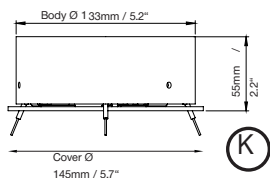

Item No.	LED	Dimming	LED	Finishes	Power Supply cable	Mounting Version
X X X.	X X.	X X.	X X.	X X.	X X X	.

A, B, G, H = Distance of external power supply unit to light fixture max. 10m / 394"

S, T, K, E, F = Minimum suspension height half the diameter of light fixture, maximum suspension height two times diameter of light fixture

Including steel cable suspension 5000mm / 197" ; Version F, S, T 5000 / 3000mm / 197"/118" and/or power supply cable 5000mm / 197"

X X X.	X X.	X X.	X X.	X X.	X X X	X
--------	------	------	------	------	-------	---

### Complete order number

**Dimensions of external power supply units (1 LED Stripe)**

Typ	Size mm / inch	For use with Mounting Version
DE 1F	360 x 150 x 85 mm / 14.2 x 5.9 x 3.3"	A, G, K

Input voltage for all external power supply units and canopy is **120 / 277 VAC 50/60 Hz**

**Dimensions of canopy (1 LED Stripe)**

Typ	Size mm / inch	For use with Mounting Version
DB 290	Ø 290 / 260 mm / 11.4 x 10.2" size 1666 x 756 mm	B, E, F, H
DB 350	Ø 350 / 320 mm / 13.7 x 12.5" size 2400 x 1090 mm	B, E, F, H
PB 366	Ø 90 H 366 mm / 13.7 x 12.5"	S, T