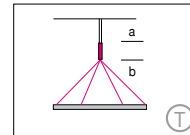

Suspension with pendant canopy PB 366 and current-carrying steel cables.
(a) 5000 mm / 196.8" +
(b) 3000 mm / 118.1"
Not in combination with RGB.