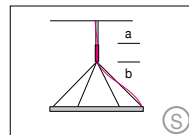

### Mounting Version

4-point suspension with external power supply unit in suspended ceiling

4-point suspension with external power supply unit in separate canopy

suspension through canopy

4 current-carrying steel cables. Only 1 strip LED possible. Not in combination with RGB