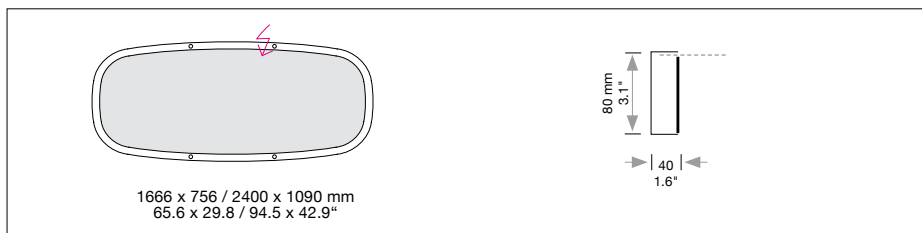

SOFT SQUARE

LIGHT + ACOUSTIC

Housing: Aluminum profile, integrated acrylic cover. Fabric covering as a light and acoustic diffuser.
Design: SATTLER

Size: L x W x H mm	inches	LED Watt	Lumen¹⁾	weight kg²⁾ / lbs²⁾	Item No.	LED	Dimming	LED	Finishes	Power Supply cable	Mounting Version
Sizes	1666 x 756 x 80 2400 x 1090 x 80	65.6 x 29.8 x 3.1 94.5 x 42.9 x 3.1	66 89	5,140 7,530	15 / 33.1 17 / 37.5	826. 838.	x x . x x .	x x . x x .	x x . x x .	x x . x x .	x x
LED 24V CRI > 80		Neutral-white Cold-white Warm-white Extra warm-white Extra warm-white Tunable white* RGB color control* RGB + Neutral-White	4000 K 5000 K 3000 K 2700 K 2200 K 2700 - 6500 K 4000 K	(Standard) (Optional) (Optional) (Optional) (Optional) (Optional) (Optional) (Optional)	x x x . x x x . x x x . x x x . x x x . x x x . x x x . x x x .	40. 50. 30. 27. 22. 65. 60. 60.	x x . x x . x x . x x . x x . x x . x x . x x .	x x . x x . x x . x x . x x . x x . x x . x x .	x x . x x . x x . x x . x x . x x . x x . x x .	x x x . x x x . x x x . x x x . x x x . x x x . x x x . x x x .	x x x x x x x x
Dimming		Dimmable 0 - 10 V DMX (RGB possible) LUTRON (contact factory)		(Standard) (Optional) (Optional)	x x x . x x x . x x x .	x x . x x . x x .	51. 31. 71.	00. 00. 00.	x x . x x . x x .	x x x . x x x . x x x .	x x x
Finishes	 11 white (Optional)	 22 aluminum polished	 30 anthracite	 27 brush-finished aluminum	 32 crocodile black	 33 sand silver fine textured					
		 35 gold	 36 brass	 37 bronze fine textured	 38 copper	 10 black fine textured					
		 40 brass patinated	 42 bronze patinated	 44 wood veneer, white borders	 XX Custom finish						
		x x x .			x x .	x x .	x x .	x x .		x x x .	x
Power Supply Cable	 Z 70 Silver (Optional)	 Z 71 white	 Z 72 grey	 Z 73 black							
		 Z 74 orange	 Z 75 red	 Z 76 green							
		x x x .			x x .	x x .	x x .	x x .		x	

SATTLER

410 381 1497 answers@inter-lux.com
inter-lux reserves the right to make technical changes without notice

IP 20 Light distribution direct Conforms to UL-STD 1598 Certified to CSA-STD C22.2 No.250.0-08

1) Net lumen output: Losses due to diffusers and reflectors are considered. Lumen values refer to an ambient temperature of max. 35° Celsius / 95° Fahrenheit.
2) Weight of lights without remote technical unit or canopy.