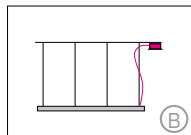

4-point suspension with external power supply unit in separate canopy