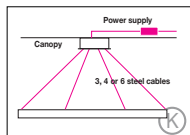

Suspension point as clamping unit with 4 current-carrying cables and remote technical unit in suspended ceiling.

Item No.	LED	Dimming	LED	Finishes	Power Supply cable	Mounting Version
X X X.	X X.	X X.	X X.	X X.	X X X	.

A, B, G, H = Distance of external power supply unit to light fixture max. 10m / 394"

S, T, K, E, F = Minimum suspension height half the diameter of light fixture, maximum suspension height two times diameter of light fixture

Including steel cable suspension 5000mm / 197" ; Version F, S, T 5000 / 3000mm / 197"/118" and/or power supply cable 5000mm / 197"

X X X.	X X.	X X.	X X.	X X.	X X X	X

Complete order number

Dimensions of external power supply units (1 LED Stripe)

Typ	Size mm / inch	For use with Mounting Version
DE 1F	360 x 150 x 85 mm / 14.2 x 5.9 x 3.3"	A, G, K

Input voltage for all external power supply units and canopy is **120 / 277 VAC 50/60 Hz**