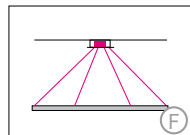

### Mounting Version

4-point suspension with external power supply unit in suspended ceiling

4-point suspension with external power supply unit in separate canopy

suspension through canopy

4 current-carrying steel cables. Only 1 strip LED possible. Not in combination with RGB