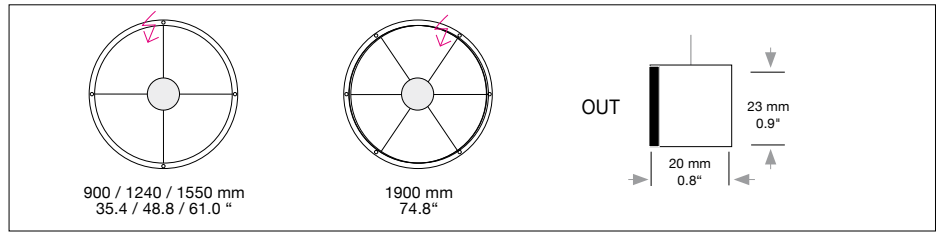

SLIM OUT

Housing: Circular aluminum profile with integrated acrylic cover outwards
Design: SATTLER

	Size: Ø mm	inches	LED Watt	Lumen¹⁾	weight kg²⁾ / lbs²⁾	Item No.	LED	Dimming	LED	Finishes	Power Supply cable	Mounting Version
Sizes	Ø 900 mm	35.4"	51	5,300	3.5 / 7.7	723.	x x .	x x .	x x .	x x .	x x x .	x
	Ø 1240 mm	48.8"	71	7,390	5.0 / 11.0	724.	x x .	x x .	x x .	x x .	x x x .	x
	Ø 1550 mm	61.0"	88	9,200	5.5 / 12.1	725.	x x .	x x .	x x .	x x .	x x x .	x
	Ø 1900 mm	74.8"	108	11,300	6.0 / 13.2	726.	x x .	x x .	x x .	x x .	x x x .	x
LED 24V CRI > 90 *CRI > 80	 	Warm-white	3000 K	((Standard))	x x x .	30.	x x .	x x .	x x .	x x x .	x	
		Neutral-white	4000 K	(Optional)	x x x .	40.	x x .	x x .	x x .	x x x .	x	
		Extra warm-white	2700 K	(Optional)	x x x .	27.	x x .	x x .	x x .	x x x .	x	
		Extra warm-white	2200 K*	(Optional)	x x x .	22.	x x .	x x .	x x .	x x x .	x	
		RGB color control**		(Optional)	x x x .	60.	x x .	00.	x x .	x x x .	x	
** (only in combination with dimming DMX, DALI)												
Dimming		Dimmable 0 - 10 V		(Standard)	x x x .	x x .	51.	00.	x x .	x x x .	x	
		DMX (RGB possible)		(Optional)	x x x .	x x .	31.	00.	x x .	x x x .	x	
		LUTRON (contact factory)		(Optional)	x x x .	x x .	71.	00.	x x .	x x x .	x	
Finishes	 (Standard) 11 white (Optional)		22 aluminum polished									
			27 brush-finished aluminum									
			30 anthracite									
			32 crocodile black									
			33 sand silver fine textured									
			35 gold									
			36 brass									
	37 bronze fine textured											
	38 copper											
	10 black fine textured											
	XX Custom finish				x x x .	x x .	x x .	x x .	.	x x x .	x	
Power Supply Cable (Standard)	000 without Mounting Version F (Optional)		Z 70 Silver									
			Z 71 white									
			Z 72 grey									
			Z 73 black									
			Z 74 orange				x x x .	x x .	x x .	x x .	.	x
			Z 75 red									
			Z 76 green									
When using current carrying steel cables in Mounting Versions F, K, R, T leave this section blank