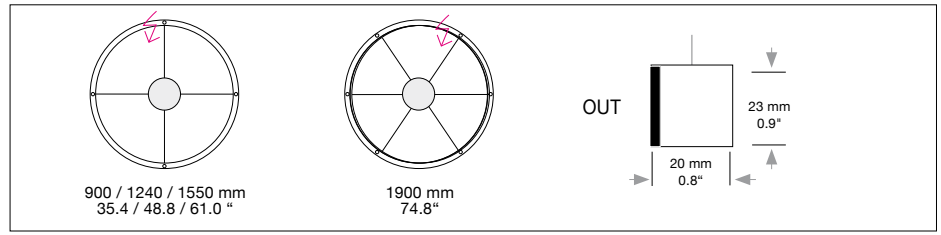

SLIM OUT

Housing: Circular aluminum profile with integrated acrylic cover outwards
Design: SATTLER

Mounting Version

			Standard 		
up to Ø 1550 mm / 61.0" 4-point suspension 1900 mm / 74.8" 6-point suspension with external power supply unit in suspended ceiling	up to Ø 1550 mm / 61.0" 4-point suspension 1900 mm / 74.8" 6-point suspension with external power supply unit in separate canopy	suspension through canopy	4 current-carrying steel cables. Not in combination with RGB	Suspension with current-carrying steel cables and cavity wall box. Not in connection with RGB.	Suspension with pendant canopy PB 366 and steel cables (a) 5000 mm / 196.8" + (b) 3000 mm / 118.1"
Suspension with pendant canopy PB 366 and current-carrying steel cables. (a) 5000 mm / 196.8" + (b) 3000 mm / 118.1" Not in combination with RGB.	Direct ceiling mounting 50mm / 1.9" with external power supply unit in suspended ceiling	Suspension point as clamping unit with 4 cables and remote technical unit in suspended ceiling.			

Item No.	LED	Dimming	LED	Finishes	Power Supply cable	Mounting Version
X X X.	X X.	X X.	X X.	X X.	X X X	.
X X X.	X X.	X X.	X X.	X X.	X X X	X

Complete order number

A, B, G, R, K = Distance of external power supply unit to light fixture max. 10m / 394".

S, T, K, E, F = Minimum suspension height half the diameter of light fixture, maximum suspension height two times diameter of light fixture

Including steel cable suspension 5000mm/197"; Version F,R 3000mm/118"; Version S,T 5000 + 3000mm / 197"+118" and/or power supply cable 5000mm/197"

Dimensions of external power supply units			
Typ	Size mm / inch	For use with Mounting Version	
	L W H		
DE 1F	360 x 150 x 85 mm / 14.2 x 5.9 x 3.3"	A, G, R, K	

Dimensions of canopy (1 LED Stripe)			
Typ	Size mm / inch	For use with Mounting Version	
	Ø cover plate / body		
DB 230	Ø 230 / 210 mm / 9.5 x 8.3" up to size Ø 900 mm / 35.4"	B, E, F	
DB 290	Ø 290 / 260 mm / 11.4 x 10.2" up to size Ø 1550 mm / 61.0"	B, E, F	
DB 350	Ø 350 / 320 mm / 13.7 x 12.5" up to size Ø 1900 mm / 174.8"	B, E, F	
PB 366	Ø 90 H 366 mm / 3.5 x 14.4" up to size Ø 1550 / 61.0"	S, T	
PB 656	Ø 90 H 656 mm / 3.5 x 25.8" up to size Ø 1900 / 74.8"	S, T	

Input voltage for all external power supply units and canopy is
120 / 277 VAC 50/60 Hz

Canopy finish: **white (11)** contact factory for other finishes
USA/Canada: Canopy mounts to 4" octagonal junction box.

Optional

Ceiling mounting version A, G

200. 00. 00. 00. 11. (white)
Ceiling opening for power supply cable. Existing of cavity ceiling box with 80mm / 3.1" round metal cover. Powder coated in white, fine textured. Applicable to mounting version A, G.