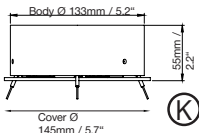

up to Ø 1550 mm / 61.0"
4-point suspension
1900 mm / 74.8"
6-point suspension with external power supply unit in separate canopy

suspension through canopy

4 current-carrying steel cables. Not in combination with RGB

X X X.	X X.	X X.	X X.	X X.	X X X	X
--------	------	------	------	------	-------	---

Complete order number

A, B, G, R, K = Distance of external power supply unit to light fixture max. 10m / 394".

S, T, K, E, F = Minimum suspension height half the diameter of light fixture, maximum suspension height two times diameter of light fixture

Including steel cable suspension 5000mm/197"; Version F,R 3000mm/118"; Version S,T 5000 + 3000mm / 197"+118" and/or power supply cable 5000mm/197"

Dimensions of external power supply units			
Typ	Size mm / inch	For use with Mounting Version	
	L W H		
DE 1F	360 x 150 x 85 mm / 14.2 x 5.9 x 3.3"	A, G, R, K	

Dimensions of canopy (1 LED Stripe)			
Typ	Size mm / inch	For use with Mounting Version	
	Ø cover plate / body		
DB 230	Ø 230 / 210 mm / 9.5 x 8.3" up to size Ø 900 mm / 35.4"	B, E, F	
DB 290	Ø 290 / 260 mm / 11.4 x 10.2" up to size Ø 1550 mm / 61.0"	B, E, F	
DB 350	Ø 350 / 320 mm / 13.7 x 12.5" up to size Ø 1900 mm / 74.8"	B, E, F	
PB 366	Ø 90 H 366 mm / 3.5 x 14.4" up to size Ø 1550 / 61.0"	S, T	
PB 656	Ø 90 H 656 mm / 3.5 x 25.8" up to size Ø 1900 / 74.8"	S, T	