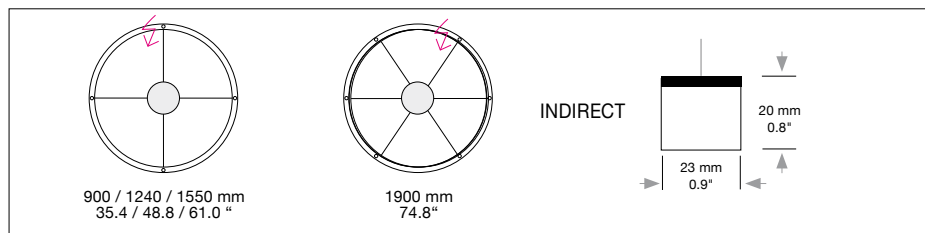

SLIM INDIRECT

Housing: Circular aluminum profile with integrated acrylic cover upwards.
Design: SATTLER

Mounting Version

up to Ø 1550 mm / 61.0"
4-point suspension
1900 mm / 74.8"
6-point suspension with external power supply unit in suspended ceiling

up to Ø 1550 mm / 61.0"
4-point suspension
1900 mm / 74.8"
6-point suspension with external power supply unit in separate canopy

suspension through canopy

4 current-carrying steel cables. Not in combination with RGB

Suspension with current-carrying steel cables and cavity wall box. Not in connection with RGB.

Suspension with pendant canopy PB 366 and steel cables
(a) 5000 mm / 196.8" +
(b) 3000 mm / 118.1"

Suspension with pendant canopy PB 366 and current-carrying steel cables.
(a) 5000 mm / 196.8" +
(b) 3000 mm / 118.1"
Not in combination with RGB.

Direct ceiling mounting
50mm / 1.9" with external power supply unit in suspended ceiling

Suspension point as clamping unit with 4 cables and remote technical unit in suspended ceiling.

Item No.	LED	Dimming	LED	Finishes	Power Supply cable	Mounting Version
X X X.	X X.	X X.	X X.	X X.	X X X	.

X X X.	X X.	X X.	X X.	X X.	X X X	X

Complete order number

A, B, G, R, K = Distance of external power supply unit to light fixture max. 10m / 394".

S, T, K, E, F = Minimum suspension height half the diameter of light fixture, maximum suspension height two times diameter of light fixture

Including steel cable suspension 5000mm/197"; Version F,R 3000mm/118"; Version S,T 5000 + 3000mm / 197"+118" and/or power supply cable 5000mm/197"

Dimensions of external power supply units			
Typ	Size mm / inch	For use with Mounting Version	
	L W H		
DE 1F	360 x 150 x 85 mm / 14.2 x 5.9 x 3.3"	A, G, R, K	

Input voltage for all external power supply units and canopy is
120 / 277 VAC 50/60 Hz

Canopy finish: white (11) contact factory for other finishes
USA/Canada: Canopy mounts to 4" octagonal junction box.

Dimensions of canopy (1 LED Stripe)			
Typ	Size mm / inch	For use with Mounting Version	
	Ø cover plate / body		
DB 230	Ø 230 / 210 mm / 9.5 x 8.3" up to size Ø 900 mm / 35.4"	B, E, F	
DB 290	Ø 290 / 260 mm / 11.4 x 10.2" up to size Ø 1550 mm / 61.0"	B, E, F	
DB 350	Ø 350 / 320 mm / 13.7 x 12.5" up to size Ø 1900 mm / 74.8"	B, E, F	
PB 366	Ø 90 H 366 mm / 3.5 x 14.4" up to size Ø 1550 / 61.0"	S, T	
PB 656	Ø 90 H 656 mm / 3.5 x 25.8" up to size Ø 1900 / 74.8"	S, T	

Optional

LED Spot Set of 2
2 x 4W, Light fixture and spots separat switching, not dimmable.

760.67.01.06.11. (white)
760.67.01.06.22. (polished)

Ceiling mounting version A, G
Ceiling opening for power supply cable. Existing of cavity ceiling box with 80mm / 3.1" round metal cover. Powder coated in white, fine textured. Applicable to mounting version A, G.

200.00.00.00.11. (white)

SATTLER

410 381 1497 answers@inter-lux.com
inter-lux reserves the right to make technical changes without notice

IP 20

Light distribution indirect

Conforms to UL-STD 1598
Certified to CSA-STD C22.2
No.250.0-08

1) Net lumen output: Losses due to diffusers and reflectors are considered.
Lumen values refer to an ambient temperature of max. 35° Celsius / 95° Fahrenheit.
2) Weight of lights without remote technical unit or canopy.