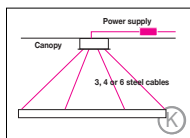

Suspension point as clamping unit with 4 cables and remote technical unit in suspended ceiling.

Item No.	LED	Dimming	LED	Finishes	Power Supply cable	Mounting Version
X X X.	X X.	X X.	X X.	X X.	X X X	.

X X X.	X X.	X X.	X X.	X X.	X X X	X

Complete order number

A, B, G, R, K = Distance of external power supply unit to light fixture max. 10m / 394".

S, T, K, E, F = Minimum suspension height half the diameter of light fixture, maximum suspension height two times diameter of light fixture

Including steel cable suspension 5000mm/197"; Version F,R 3000mm/118"; Version S,T 5000 + 3000mm / 197"+118" and/or power supply cable 5000mm/197"

Dimensions of external power supply units			
Typ	Size mm / inch	For use with Mounting Version	
	L W H		
DE 1F	360 x 150 x 85 mm / 14.2 x 5.9 x 3.3"	A, G, R, K	

Input voltage for all external power supply units and canopy is
120 / 277 VAC 50/60 Hz

Canopy finish: white (11) contact factory for other finishes
USA/Canada: Canopy mounts to 4" octagonal junction box.