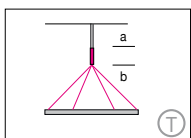

Suspension with pendant canopy PB 366 and current-carrying steel cables.
(a) 5000 mm / 196.8" +
(b) 3000 mm / 118.1"
Not in combination with RGB.