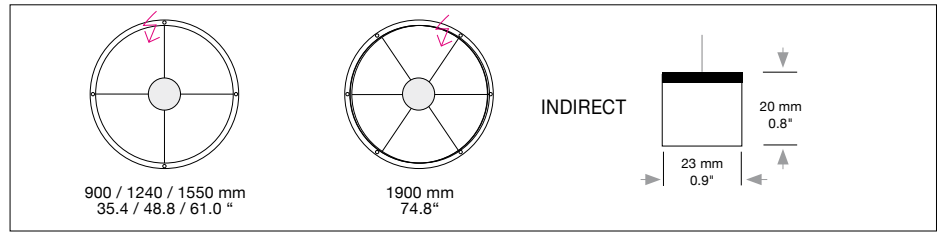

SLIM INDIRECT

Housing: Circular aluminum profile with integrated acrylic cover upwards.
 Design: SATTLER

Size: Ø mm	inches	LED Watt	Lumen ¹⁾	weight kg ²⁾ / lbs ²⁾	Item No.	LED	Dimming	LED	Finishes	Power Supply cable	Mounting Version
Ø 900 mm	35.4"	55	2,574	3.5 / 7.7	705.	x x .	x x .	x x .	x x .	x x x .	x
Ø 1240 mm	48.8"	72	3,296	5.0 / 11.0	706.	x x .	x x .	x x .	x x .	x x x .	x
Ø 1550 mm	61.0"	88	3,597	5.5 / 12.1	707.	x x .	x x .	x x .	x x .	x x x .	x
Ø 1900 mm	74.8"	110	5,123	6.0 / 13.2	708.	x x .	x x .	x x .	x x .	x x x .	x

up to Ø 1550 mm / 61.0"
4-point suspension
1900 mm / 74.8"
6-point suspension with external power supply unit in separate canopy

suspension through canopy

4 current-carrying steel cables. Not in combination with RGB

Including steel cable suspension 5000mm/197"; Version F,R 3000mm/118"; Version S,T 5000 + 3000mm / 197"+118" and/or power supply cable 5000mm/197"

Dimensions of external power supply units			
Typ	Size mm / inch	For use with Mounting Version	
	L W H		
DE 1F	360 x 150 x 85 mm / 14.2 x 5.9 x 3.3"	A, G, R, K	

Dimensions of canopy (1 LED Stripe)			
Typ	Size mm / inch	For use with Mounting Version	
	Ø cover plate / body		
DB 230	Ø 230 / 210 mm / 9.5 x 8.3" up to size Ø 900 mm / 35.4"	B, E, F	
DB 290	Ø 290 / 260 mm / 11.4 x 10.2" up to size Ø 1550 mm / 61.0"	B, E, F	
DB 350	Ø 350 / 320 mm / 13.7 x 12.5" up to size Ø 1900 mm / 74.8"	B, E, F	
PB 366	Ø 90 H 366 mm / 3.5 x 14.4" up to size Ø 1550 / 61.0"	S, T	
PB 656	Ø 90 H 656 mm / 3.5 x 25.8" up to size Ø 1900 / 74.8"	S, T	