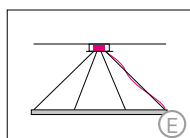

suspension through canopy