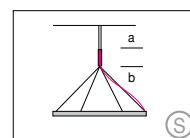

Suspension with pendant canopy PB 366 and steel cables
(a) 5000 mm / 196.8" +
(b) 3000 mm / 118.1"