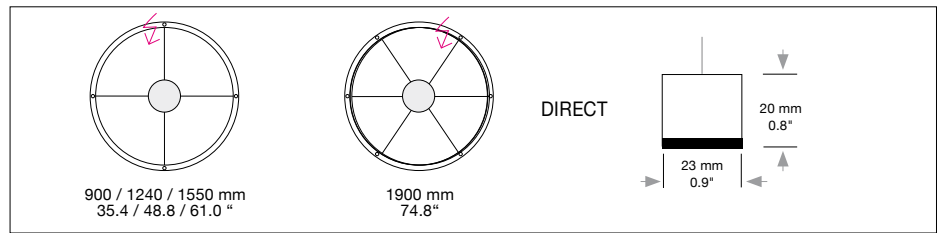

# SLIM DIRECT

Housing: Circular aluminum profile with integrated acrylic cover downwards  
 Design: SATTLER

Size: Ø mm	inches	LED Watt	Lumen <sup>1)</sup>	weight kg <sup>2)</sup> / lbs <sup>2)</sup>	Item No.	LED	Dimming	LED	Finishes	Power Supply cable	Mounting Version
<b>Sizes</b> Ø 900 mm	<b>35.4"</b>	55	2,574	3.5 / 7.7	<b>711.</b>	X X.	X X.	X X.	X X.	X X X.	X
Ø 1240 mm	<b>48.8"</b>	72	3,296	5.0 / 11.0	<b>712.</b>	X X.	X X.	X X.	X X.	X X X.	X
Ø 1550 mm	<b>61.0"</b>	88	3,597	5.5 / 12.1	<b>713.</b>	X X.	X X.	X X.	X X.	X X X.	X
Ø 1900 mm	<b>74.8"</b>	110	5,123	6.0 / 13.2	<b>714.</b>	X X.	X X.	X X.	X X.	X X X.	X

### Mounting Version

up to Ø 1550 mm / 61.0"  
 4-point suspension  
 1900 mm / 74.8"  
 6-point suspension with external power supply unit in suspended ceiling

up to Ø 1550 mm / 61.0"  
 4-point suspension  
 1900 mm / 74.8"  
 6-point suspension with external power supply unit in separate canopy

Including steel cable suspension 5000mm/197"; Version F,R 3000mm/118"; Version S,T 5000 + 3000mm / 197"+118" and/or power supply cable 5000mm/197"

**Dimensions of external power supply units**

Typ	Size mm / inch	For use with Mounting Version
	L W H	
DE 1F	360 x 150 x 85 mm / 14.2 x 5.9 x 3.3"	A, G, R, K