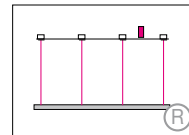

Suspension with current-carrying steel cables and cavity wall box. Not in connection with RGB.