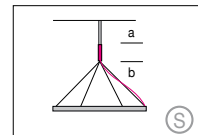

Suspension with pendant canopy PB 366 and steel cables
(a) 5000 mm / 196.8" +
(b) 3000 mm / 118.1"