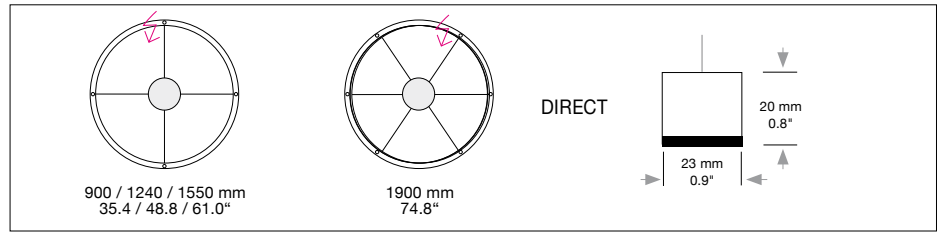

# SLIM DIRECT

Housing: Circular aluminum profile with integrated acrylic cover downwards  
 Design: SATTLER

Size: Ø mm	inches	LED Watt	Lumen <sup>1)</sup>	weight kg <sup>2)</sup> / lbs <sup>2)</sup>	Item No.	LED	Dimming	LED	Finishes	Power Supply cable	Mounting Version
<b>Sizes</b> Ø 900 mm	<b>35.4"</b>	55	2,574	3.5 / 7.7	<b>711.</b>	X X.	X X.	X X.	X X.	X X X.	X
Ø 1240 mm	<b>48.8"</b>	72	3,296	5.0 / 11.0	<b>712.</b>	X X.	X X.	X X.	X X.	X X X.	X
Ø 1550 mm	<b>61.0"</b>	88	3,597	5.5 / 12.1	<b>713.</b>	X X.	X X.	X X.	X X.	X X X.	X
Ø 1900 mm	<b>74.8"</b>	110	5,123	6.0 / 13.2	<b>714.</b>	X X.	X X.	X X.	X X.	X X X.	X

### Mounting Version

up to Ø 1550 mm / 61.0"  
 4-point suspension  
 1900 mm / 74.8"  
 6-point suspension with external power supply unit in suspended ceiling

up to Ø 1550 mm / 61.0"  
 4-point suspension  
 1900 mm / 74.8"  
 6-point suspension with external power supply unit in separate canopy

Including steel cable suspension 5000mm/197"; Version F,R 3000mm/118"; Version S,T 5000 + 3000mm / 197"+118" and/or power supply cable 5000mm/197"

**Dimensions of external power supply units**

Typ	Size mm / inch	For use with Mounting Version
	L W H	
DE 1F	360 x 150 x 85 mm / 14.2 x 5.9 x 3.3"	A, G, R, K

**Dimensions of canopy (1 LED Stripe)**

Typ	Size mm / inch	For use with Mounting Version
	Ø cover plate / body	
DB 230	Ø 230 / 210 mm / 9.5 x 8.3" up to size Ø 900 mm / 35.4"	B, E, F
DB 290	Ø 290 / 260 mm / 11.4 x 10.2" up to size Ø 1550 mm / 61.0"	B, E, F
DB 350	Ø 350 / 320 mm / 13.7 x 12.5" up to size Ø 1900 mm / 174.8"	B, E, F
PB 366	Ø 90 H 366 mm / 3.5 x 14.4" up to size Ø 1550 / 61.0"	S, T
PB 656	Ø 90 H 656 mm / 3.5 x 25.8" up to size Ø 1900 / 74.8"	S, T