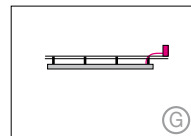

Direct ceiling mounting
50mm / 1.9" with external power supply unit in suspended ceiling