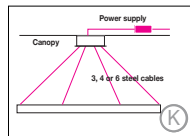

Suspension point as clamping unit with 4 cables and remote technical unit in suspended ceiling.

Item No.	LED	Dimming	LED	Finishes	Power Supply cable	Mounting Version
X X X.	X X.	X X.	X X.	X X.	X X X	.

X X X.	X X.	X X.	X X.	X X.	X X X	X

Complete order number

A, B, G, R, K = Distance of external power supply unit to light fixture max. 10m / 394".

S, T, K, E, F = Minimum suspension height half the diameter of light fixture, maximum suspension height two times diameter of light fixture

Including steel cable suspension 5000mm/197"; Version F,R 3000mm/118"; Version S,T 5000 + 3000mm / 197"+118" and/or power supply cable 5000mm/197"

Dimensions of external power supply units

Typ	Size mm / inch	For use with Mounting Version
	L W H	
DE 1F	360 x 150 x 85 mm / 14.2 x 5.9 x 3.3"	A, G, R, K

Input voltage for all external power supply units and canopy is
120 / 277 VAC 50/60 Hz

Canopy finish: white (11) contact factory for other finishes
USA/Canada: Canopy mounts to 4" octagonal junction box.

Dimensions of canopy (1 LED Stripe)

Typ	Size mm / inch	For use with Mounting Version
	Ø cover plate / body	
DB 230	Ø 230 / 210 mm / 9.5 x 8.3" up to size Ø 900 mm / 35.4"	B, E, F
DB 290	Ø 290 / 260 mm / 11.4 x 10.2" up to size Ø 1550 mm / 61.0"	B, E, F
DB 350	Ø 350 / 320 mm / 13.7 x 12.5" up to size Ø 1900 mm / 174.8"	B, E, F
PB 366	Ø 90 H 366 mm / 3.5 x 14.4" up to size Ø 1550 / 61.0"	S, T
PB 656	Ø 90 H 656 mm / 3.5 x 25.8" up to size Ø 1900 / 74.8"	S, T