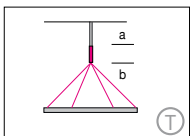

suspension through canopy

4 current-carrying steel cables. Not in combination with RGB

Suspension with current-carrying steel cables and cavity wall box. Not in connection with RGB.

Suspension with pendant canopy PB 366 and steel cables  
 (a) 5000 mm / 196.8" +  
 (b) 3000 mm / 118.1"