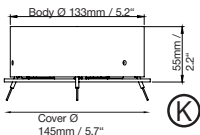

### Mounting Version

up to Ø 1550 mm / 61.0"  
 4-point suspension  
 1900 mm / 74.8"  
 6-point suspension with external power supply unit in suspended ceiling

up to Ø 1550 mm / 61.0"  
 4-point suspension  
 1900 mm / 74.8"  
 6-point suspension with external power supply unit in separate canopy

Complete order number

A, B, G, R, K = Distance of external power supply unit to light fixture max. 10m / 394".

S, T, K, E, F = Minimum suspension height half the diameter of light fixture, maximum suspension height two times diameter of light fixture

Including steel cable suspension 5000mm/197"; Version F,R 3000mm/118"; Version S,T 5000 + 3000mm / 197"+118" and/or power supply cable 5000mm/197"

**Dimensions of external power supply units**

Typ	Size mm / inch	For use with Mounting Version
	L W H	
DE 1F	360 x 150 x 85 mm / 14.2 x 5.9 x 3.3"	A, G, R, K

**Dimensions of canopy (1 LED Stripe)**

Typ	Size mm / inch	For use with Mounting Version
	Ø cover plate / body	
DB 230	Ø 230 / 210 mm / 9.5 x 8.3" up to size Ø 900 mm / 35.4"	B, E, F
DB 290	Ø 290 / 260 mm / 11.4 x 10.2" up to size Ø 1550 mm / 61.0"	B, E, F
DB 350	Ø 350 / 320 mm / 13.7 x 12.5" up to size Ø 1900 mm / 174.8"	B, E, F
PB 366	Ø 90 H 366 mm / 3.5 x 14.4" up to size Ø 1550 / 61.0"	S, T
PB 656	Ø 90 H 656 mm / 3.5 x 25.8" up to size Ø 1900 / 74.8"	S, T