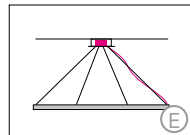

suspension through canopy