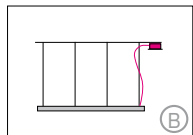

4-point suspension with external power supply unit in separate canopy