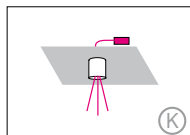

Suspension point as clamping unit with 4 current-carrying cables and remote technical unit in suspended ceiling.

Item No.	LED	Dimming	LED	Finishes	Power Supply cable	Mounting Version
X X X.	X X.	X X.	X X.	X X.	X X X	.

A, B, G, H = Distance of external power supply unit to light fixture max. 10m / 394".

S, T, K, E, F = Minimum suspension height half the diameter of light fixture, maximum suspension height two times diameter of light fixture

Including steel cable suspension 5000mm / 197" ; Version F, S, T 5000 / 3000mm / 197"/118" and/or power supply cable 5000mm / 197"

X X X.	X X.	X X.	X X.	X X.	X X X	X

Complete order number

Typ	Size mm / inch			For use with Mounting Version
	L	W	H	
DE 1F	360	150	85 mm / 14.2 x 5.9 x 3.3"	A, G, K

Typ	Size mm / inch		For use with Mounting Version
	Ø cover plate / body	Ø body	
DB 290	Ø 290 / 260 mm / 11.4 x 10.2"	Ø 290	B, E, F, H
DB 350	Ø 350 / 320 mm / 13.7 x 12.5"	Ø 350	B, E, F, H
PB 366	Ø 90 H 366 mm / 13.7 x 12.5"	Ø 90	S, T

Canopy finish: white (11) contact factory for other finishes
USA/Canada: Canopy mounts to 4" octagonal junction box.

Input voltage for all external power supply units and canopy is **120 / 277 VAC 50/60 Hz**