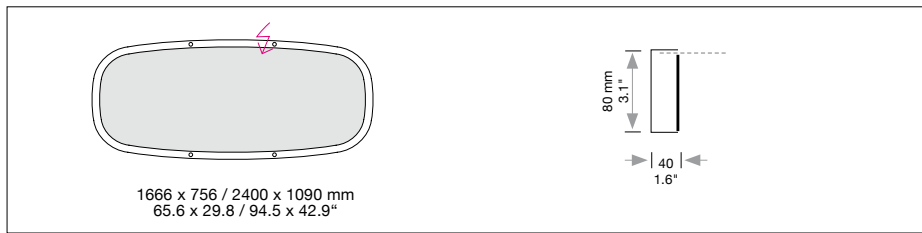

SOFT SQUARE LIGHT + ACOUSTIC

Housing: Aluminum profile, integrated acrylic cover. Fabric covering as a light and acoustic diffuser.
Design: SATTLER

Mounting Version

4-point suspension with external power supply unit in suspended ceiling

4-point suspension with external power supply unit in separate canopy

suspension through canopy

4 current-carrying steel cables. Only 1 strip LED possible. Not in combination with RGB

Suspension with pendant canopy PB 366 and steel cables
(a) 5000 mm / 196.8" +
(b) 3000 mm / 118.1"

Suspension with pendant canopy PB 366 and current-carrying steel cables.
(a) 5000 mm / 196.8" +
(b) 3000 mm / 118.1"
Not in combination with RGB.

Direct ceiling mounting 50mm / 1.9" with external power supply unit in suspended ceiling

Direct ceiling mounting (white) 50mm / 1.9" with external power supply unit in separate canopy

Suspension point as clamping unit with 4 current-carrying cables and remote technical unit in suspended ceiling.

Item No.	LED	Dimming	LED	Finishes	Power Supply cable	Mounting Version
X X X.	X X.	X X.	X X.	X X.	X X X	.

A, B, G, H = Distance of external power supply unit to light fixture max. 10m / 394".

S, T, K, E, F = Minimum suspension height half the diameter of light fixture, maximum suspension height two times diameter of light fixture

Including steel cable suspension 5000mm / 197" ; Version F, S, T 5000 / 3000mm / 197"/118" and/or power supply cable 5000mm / 197"

X X X.	X X.	X X.	X X.	X X.	X X X	X

Complete order number

Typ	Size mm / inch			For use with Mounting Version
	L	W	H	
DE 1F	360	150	85 mm / 14.2 x 5.9 x 3.3"	A, G, K

Typ	Size mm / inch		For use with Mounting Version
	Ø cover plate / body	Ø body	
DB 290	Ø 290 / 260 mm / 11.4 x 10.2"	Ø 290	B, E, F, H
DB 350	Ø 350 / 320 mm / 13.7 x 12.5"	Ø 350	B, E, F, H
PB 366	Ø 90 H 366 mm / 13.7 x 12.5"	Ø 90	S, T

Canopy finish: white (11) contact factory for other finishes
USA/Canada: Canopy mounts to 4" octagonal junction box.

Input voltage for all external power supply units and canopy is **120 / 277 VAC 50/60 Hz**

Optional

Ceiling fixation for mounting version A

Ceiling opening for power supply cable. Existing of cavity ceiling box with 80mm / 3.1" round metal cover. Powder coated in white, fine textured. Applicable to mounting version A.

200. 00. 00. 00. 11 (white)