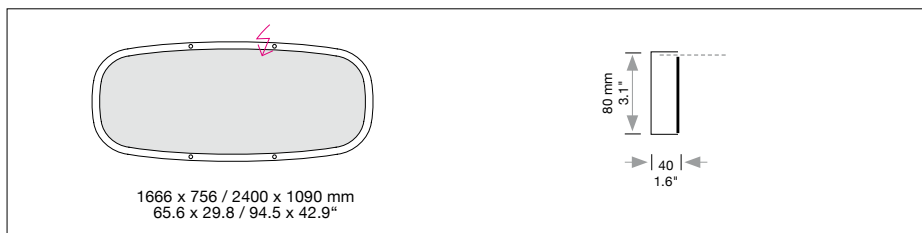

SOFT SQUARE LIGHT + ACOUSTIC

Housing: Aluminum profile, integrated acrylic cover. Fabric covering as a light and acoustic diffuser.
Design: SATTLER

Size: L x W x H mm	inches	LED Watt	Lumen ¹⁾	weight kg ²⁾ / lbs ²⁾	Item No.	LED	Dimming	LED	Finishes	Power Supply cable	Mounting Version												
Sizes	1666 x 756 x 80 2400 x 1090 x 80	65.6 x 29.8 x 3.1 94.5 x 42.9 x 3.1	66 89	5,140 7,530	15 / 33.1 17 / 37.5	826. 838.	x x . x x .	x x . x x .	x x . x x .	x x . x x .	x x												
LED 24V CRI > 80		Neutral-white Cold-white Warm-white Extra warm-white Extra warm-white Tunable white* RGB color control* RGB + Neutral-White	4000 K 5000 K 3000 K 2700 K 2200 K 2700 - 6500 K 4000 K	(Standard) (Optional) (Optional) (Optional) (Optional) (Optional) (Optional) (Optional)	x x x . x x x . x x x . x x x . x x x . x x x . x x x . x x x .	40. 50. 30. 27. 22. 65. 60. 60.	x x . x x . x x . x x . x x . x x . x x . x x .	x x . x x . x x . x x . x x . x x . x x . x x .	x x x . x x x . x x x . x x x . x x x . x x x . x x x . x x x .	x x x x x x x x													
Dimming		Dimmable 0 - 10 V DMX (RGB possible) LUTRON (contact factory)		(Standard) (Optional) (Optional)	x x x . x x x . x x x .	x x . x x . x x .	51. 31. 71.	00. 00. 00.	x x . x x . x x .	x x x . x x x . x x x .	x x x												
Finishes (Standard)	 11 white	(Optional)	 22 aluminum polished	 30 anthracite	 27 brush-finished aluminum	 32 crocodile black	 33 sand silver fine textured	 35 gold	 36 brass	 37 bronze fine textured	 38 copper	 10 black fine textured	 40 brass patinated	 42 bronze patinated	 44 wood veneer, white borders	 XX Custom finish	x x x .	x x .	x x .	x x .	 ..	x x x .	x
Power Supply Cable (Standard)	 Z 70 Silver	(Optional)	 Z 71 white	 Z 72 grey	 Z 73 black	 Z 74 orange	 Z 75 red	 Z 76 green	x x x .	x x .	x x .	x x .	..	 ..	x								