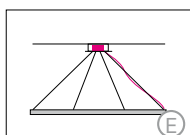

suspension through canopy