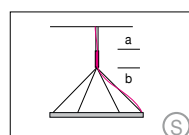

Suspension with pendant canopy PB 366 and steel cables
(a) 5000 mm / 196.8" +
(b) 3000 mm / 118.1"