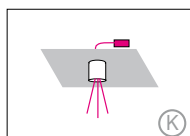

Suspension point as clamping unit with 3 current-carrying cables and remote technical unit in suspended ceiling.

Item No.	LED	Dimming	LED	Finishes	Power Supply cable	Mounting Version
x x x.	x x.	x x.	x x.	x x.	x x x	.

A, B, G, H = Distance of external power supply unit to light fixture max. 10m / 394".

S, T, K, E, F = Minimum suspension height half the diameter of light fixture, maximum suspension height two times diameter of light fixture

Including steel cable suspension 5000mm / 197" ; Version F, S, T 5000 / 3000mm / 197"/118" and/or power supply cable 5000mm / 197"

x x x.	x x.	x x.	x x.	x x.	x x x	x

Complete order number

Typ	Dimensions of external power supply units (1 LED Stripe)			For use with Mounting Version
	Size mm / inch	L	W H	
DE 1F	360 x 150 x 85 mm / 14.2 x 5.9 x 3.3"			A, G, K

Typ	Dimensions of canopy (1 LED Stripe)		For use with Mounting Version
	Size mm / inch	Ø cover plate / body	
DB 290	Ø 290 / 260 mm / 11.4 x 10.2"	size 1340 x 1309 mm	B, E, F, H
DB 350	Ø 350 / 320 mm / 13.7 x 12.5"	size 1735 x 1717 mm	B, E, F, H
PB 366	Ø 90 H 366 mm / 13.7 x 12.5"		S, T

Canopy finish: white (11) contact factory for other finishes
USA/Canada: Canopy mounts to 4" octagonal junction box.

Input voltage for all external power supply units and canopy is 120 / 277 VAC 50/60 Hz