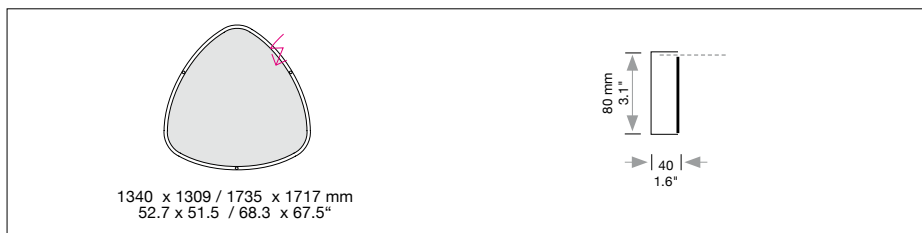

SOFT DELTA LIGHT + ACOUSTIC

Housing: Aluminum profile, integrated acrylic cover. Fabric covering as a light and acoustic diffuser.
Design: SATTLER

	Size: L x W x H mm	inches	LED Watt	Lumen ¹⁾	weight kg ²⁾ / lbs ²⁾	Item No.	LED	Dimming	LED	Finishes	Power Supply cable	Mounting Version						
Sizes	1340 x 1309 x 80	52.7 x 51.5 x 3.1	64	5,642	14 / 30.0	850.	x x.	x x.	x x.	x x.	x x x.	x						
	1735 x 1717 x 80	68.3 x 67.5 x 3.1	82	6,412	17 / 37.5	862.	x x.	x x.	x x.	x x.	x x x.	x						
LED 24V CRI > 80			Neutral-white Cold-white Warm-white Extra warm-white Extra warm-white Tunable white* RGB color control* RGB + Neutral-White*	4000 K 5000 K 3000 K 2700 K 2200 K 2700 - 6500 K 4000 K 4000 K	(Standard) (Optional) (Optional) (Optional) (Optional) (Optional) (Optional) (Optional)	x x x. x x x. x x x. x x x. x x x. x x x. x x x. x x x.	40. 50. 30. 27. 22. 65. 60. 60.	x x. x x. x x. x x. x x. x x. x x. x x.	x x. x x. x x. x x. x x. x x. x x. x x.	x x. x x. x x. x x. x x. x x. x x. x x.	x x x. x x x. x x x. x x x. x x x. x x x. x x x. x x x.	x x x x x x x x						
Dimming			Dimmable 0 - 10 V DMX (RGB possible) LUTRON (contact factory)		(Standard) (Optional) (Optional)	x x x. x x x. x x x.	x x. x x. x x.	51. 31. 71.	00. 00. 00.	x x. x x. x x.	x x x. x x x. x x x.	x x x						
Finishes		11 white (Standard)		22 aluminum polished (Optional)		30 anthracite		27 brush-finished aluminum		32 crocodile black		33 sand silver fine textured						
				35 gold		36 brass		37 bronze fine textured		38 copper		10 black fine textured						
				40 brass patinated		42 bronze patinated		44 wood veneer, white borders		XX Custom finish	x x x.	x x.	x x.	x x.		x x x.	x	
Power Supply Cable		Z 70 Silver (Standard)		Z 71 white (Optional)		Z 72 grey		Z 73 black										
				Z 74 orange		Z 75 red		Z 76 green										