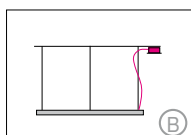

3-point suspension with external power supply unit in separate canopy