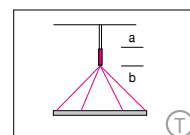

3-point suspension with external power supply unit in separate canopy

suspension through canopy

3 current-carrying steel cables. Only 1 strip LED possible. Not in combination with RGB

Suspension with pendant canopy PB 366 and steel cables
(a) 5000 mm / 196.8" +
(b) 3000 mm / 118.1"