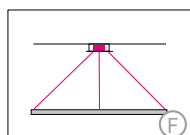

3-point suspension with external power supply unit in separate canopy

suspension through canopy

3 current-carrying steel cables. Only 1 strip LED possible. Not in combination with RGB

Suspension with pendant canopy PB 366 and steel cables
(a) 5000 mm / 196.8" +
(b) 3000 mm / 118.1"