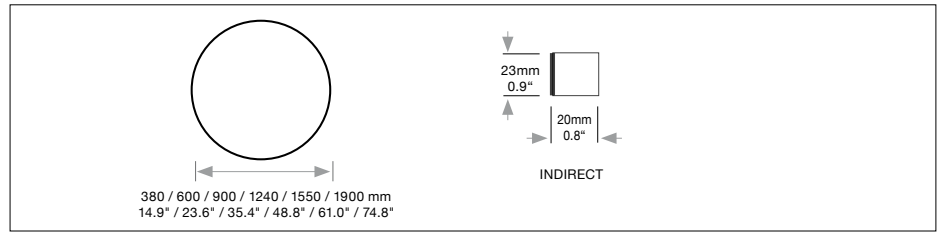

SLIM WALL

Housing: Wall lamp with indirect light distribution.
Circular aluminum profile with integrated acrylic.
Design: SATTLER

Mounting Version

1) Select a bracket:

K Wall bracket
85 mm / 3.3"
(white)

(Standard)

Complete order number

W = Distance of external power supply unit to light fixture max. 4m / 157".

Dimensions of external power supply units			
Type	Size mm / inch		For use with
	L	W H	Mounting Version
DE 1F	360 x 150 x	85 mm / 14.2 x 5.9 x 3.3"	W