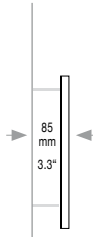

SLIM WALL

Housing: Wall lamp with indirect light distribution.
Circular aluminum profile with integrated acrylic.
Design: SATTLER

Mounting Version

1) Select a bracket:

K Wall bracket
85 mm / 3.3"
(white)

(Standard)

Item No.	LED	Dimming	Finishes	Power Supply cable	Mounting Version
x x x.	x x.	x x. x x.	x x.	x x x.	K x
x x x.	x x.	x x. x x.	x x.	x x x.	J x
x x x.	x x.	x x. x x.	x x.	x x x.	x W

J Wall bracket
115 mm / 4.5"
(white)

Complete order number

W = Distance of external power supply unit to light fixture max. 4m / 157".

Dimensions of external power supply units			
Type	Size mm / inch		For use with
	L	W H	Mounting Version
DE 1F	360 x 150 x	85 mm / 14.2 x 5.9 x 3.3"	W