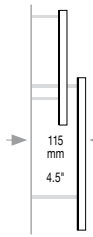

SLIM WALL

Housing: Wall lamp with indirect light distribution.
Circular aluminum profile with integrated acrylic.
Design: SATTLER

Mounting Version

1) Select a bracket:

K Wall bracket
85 mm / 3.3"
(white)

(Standard)

Item No.	LED	Dimming	Finishes	Power Supply cable	Mounting Version
x x x.	x x.	x x. x x.	x x.	x x x.	K x
x x x.	x x.	x x. x x.	x x.	x x x.	J x
x x x.	x x.	x x. x x.	x x.	x x x.	x W

J Wall bracket
115 mm / 4.5"
(white)

Complete order number

W = Distance of external power supply unit to light fixture max. 4m / 157".

Dimensions of external power supply units			
Type	Size mm / inch		For use with
	L	W H	Mounting Version
DE 1F	360 x 150 x	85 mm / 14.2 x 5.9 x 3.3"	W