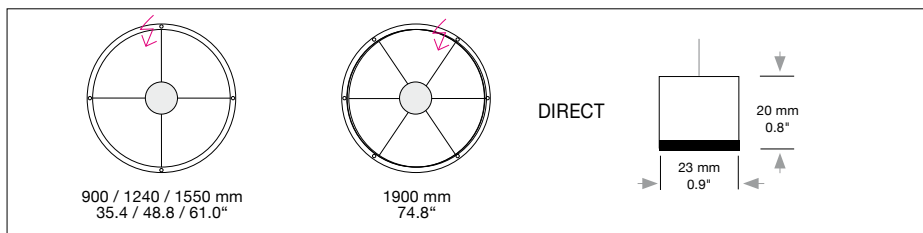

SLIM DIRECT

Housing: Circular aluminum profile with integrated acrylic cover downwards
Design: SATTLER

Size: Ø mm	inches	LED Watt	Lumen ¹⁾	weight kg ²⁾ / lbs ²⁾	Item No.	LED	Dimming	LED	Finishes	Power Supply cable	Mounting Version												
Sizes																							
Ø 900 mm	35.4"	55	2,574	3.5 / 7.7	711.	X X.	X X.	X X.	X X.	X X X.	X												
Ø 1240 mm	48.8"	72	3,296	5.0 / 11.0	712.	X X.	X X.	X X.	X X.	X X X.	X												
Ø 1550 mm	61.0"	88	3,597	5.5 / 12.1	713.	X X.	X X.	X X.	X X.	X X X.	X												
Ø 1900 mm	74.8"	110	5,123	6.0 / 13.2	714.	X X.	X X.	X X.	X X.	X X X.	X												
LED 24V CRI > 90 *CRI > 80		Warm-white Neutral-white Extra warm-white Extra warm-white	3000 K 4000 K 2700 K 2200 K*	((Standard) (Optional) (Optional) (Optional)	X X X. X X X. X X X. X X X.	30. 40. 27. 22.	X X. X X. X X. X X.	X X. X X. X X. X X.	X X. X X. X X. X X.	X X X. X X X. X X X. X X X.	X X X X												
		RGB color control**		(Optional)	X X X.	60.	X X.	00.	X X.	X X X.	X												
** (only in combination with dimming DMX, DALI)																							
Dimming		Dimmable 0 - 10 V DMX (RGB possible) LUTRON (contact factory)		(Standard) (Optional) (Optional)	X X X. X X X. X X X.	X X. X X. X X.	51. 31. 71.	00. 00. 00.	X X. X X. X X.	X X X. X X X. X X X.	X X X												
Finishes		11 white	(Standard)		22 aluminum polished		27 brush-finished aluminum		30 anthracite		32 crocodile black		33 sand silver fine textured										
					35 gold		36 brass		37 bronze fine textured		38 copper		10 black fine textured										
					XX Custom finish									X X X.	X X.	X X.	X X.	X X.	X X X.	X			
Power Supply Cable		000 without Mounting Version F	(Standard)		Z 70 Silver		Z 71 white		Z 72 grey		Z 73 black												
					Z 74 orange		Z 75 red		Z 76 green					X X X.	X X.	X X.	X X.	X X.	X X X.	X			
When using current carrying steel cables in Mounting Versions F, K, R, T leave this section blank																							