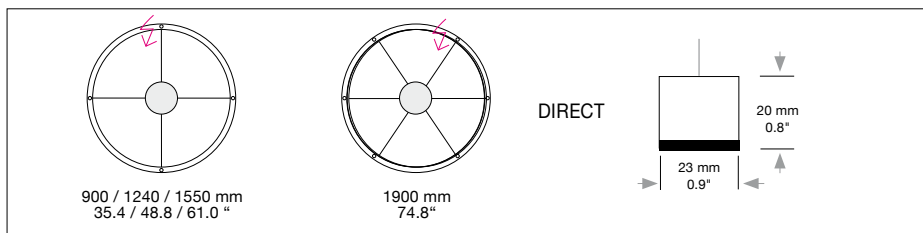

SLIM DIRECT

Housing: Circular aluminum profile with integrated acrylic cover downwards
Design: SATTLER

Mounting Version

up to Ø 1550 mm / 61.0"
4-point suspension
1900 mm / 74.8"
6-point suspension with external power supply unit in suspended ceiling

up to Ø 1550 mm / 61.0"
4-point suspension
1900 mm / 74.8"
6-point suspension with external power supply unit in separate canopy

suspension through canopy

4 current-carrying steel cables. Not in combination with RGB

Suspension with current-carrying steel cables and cavity wall box. Not in connection with RGB.

Suspension with pendant canopy PB 366 and steel cables
(a) 5000 mm / 196.8" +
(b) 3000 mm / 118.1"

Suspension with pendant canopy PB 366 and current-carrying steel cables.
(a) 5000 mm / 196.8" +
(b) 3000 mm / 118.1"
Not in combination with RGB.

Direct ceiling mounting
50mm / 1.9" with external power supply unit in suspended ceiling

Suspension point as clamping unit with 4 cables and remote technical unit in suspended ceiling.

Item No.	LED	Dimming	LED	Finishes	Power Supply cable	Mounting Version
X X X.	X X.	X X.	X X.	X X.	X X X	.

X X X.	X X.	X X.	X X.	X X.	X X X	X

Complete order number

A, B, G, R, K = Distance of external power supply unit to light fixture max. 10m / 394".

S, T, K, E, F = Minimum suspension height half the diameter of light fixture, maximum suspension height two times diameter of light fixture

Including steel cable suspension 5000mm/197"; Version F,R 3000mm/118"; Version S,T 5000 + 3000mm / 197"+118" and/or power supply cable 5000mm/197"

Dimensions of external power supply units

Typ	Size mm / inch	For use with Mounting Version
	L W H	
DE 1F	360 x 150 x 85 mm / 14.2 x 5.9 x 3.3"	A, G, R, K

Input voltage for all external power supply units and canopy is
120 / 277 VAC 50/60 Hz

Canopy finish: **white (11)** contact factory for other finishes
USA/Canada: Canopy mounts to 4" octagonal junction box.

Dimensions of canopy (1 LED Stripe)

Typ	Size mm / inch	For use with Mounting Version
	Ø cover plate / body	
DB 230	Ø 230 / 210 mm / 9.5 x 8.3" up to size Ø 900 mm / 35.4"	B, E, F
DB 290	Ø 290 / 260 mm / 11.4 x 10.2" up to size Ø 1550 mm / 61.0"	B, E, F
DB 350	Ø 350 / 320 mm / 13.7 x 12.5" up to size Ø 1900 mm / 174.8"	B, E, F
PB 366	Ø 90 H 366 mm / 3.5 x 14.4" up to size Ø 1550 / 61.0"	S, T
PB 656	Ø 90 H 656 mm / 3.5 x 25.8" up to size Ø 1900 / 74.8"	S, T

Optional

LED spot in canopy
(SLIM size Ø 900 mm / 35.4", Dimension canopy DB 290)
4W/20°-40°, 400 Lumen (order separately)

762. 67. 01. 04. 11. (white)

Ceiling mounting version A, G

Ceiling opening for power supply cable. Existing of cavity ceiling box with 80mm / 3.1" round metal cover. Powder coated in white, fine textured. Applicable to mounting version A, G.

200. 00. 00. 00. 11. (white)