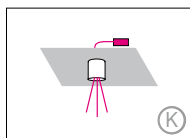

Suspension point as clamping unit with 4 cables and remote technical unit in suspended ceiling.

Item No.	LED	Dimming	LED	Finishes	Power Supply cable	Mounting Version
X X X.	X X.	X X.	X X.	X X.	X X X	.

X X X.	X X.	X X.	X X.	X X.	X X X	X

Complete order number

A, B, G, R, K = Distance of external power supply unit to light fixture max. 10m / 394".

S, T, K, E, F = Minimum suspension height half the diameter of light fixture, maximum suspension height two times diameter of light fixture

Including steel cable suspension 5000mm/197"; Version F,R 3000mm/118"; Version S,T 5000 + 3000mm / 197"+118" and/or power supply cable 5000mm/197"

Dimensions of external power supply units

Typ	Size mm / inch	For use with Mounting Version
	L W H	
DE 1F	360 x 150 x 85 mm / 14.2 x 5.9 x 3.3"	A, G, R, K

Input voltage for all external power supply units and canopy is
120 / 277 VAC 50/60 Hz

Canopy finish: **white (11)** contact factory for other finishes
USA/Canada: Canopy mounts to 4" octagonal junction box.

Dimensions of canopy (1 LED Stripe)

Typ	Size mm / inch	For use with Mounting Version
	Ø cover plate / body	
DB 230	Ø 230 / 210 mm / 9.5 x 8.3" up to size Ø 900 mm / 35.4"	B, E, F
DB 290	Ø 290 / 260 mm / 11.4 x 10.2" up to size Ø 1550 mm / 61.0"	B, E, F
DB 350	Ø 350 / 320 mm / 13.7 x 12.5" up to size Ø 1900 mm / 174.8"	B, E, F
PB 366	Ø 90 H 366 mm / 3.5 x 14.4" up to size Ø 1550 / 61.0"	S, T
PB 656	Ø 90 H 656 mm / 3.5 x 25.8" up to size Ø 1900 / 74.8"	S, T