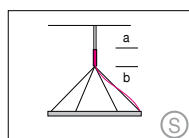

Suspension with pendant canopy PB 366 and steel cables
(a) 5000 mm / 196.8" +
(b) 3000 mm / 118.1"