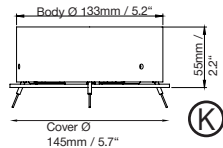

Complete order number

Dimensions of external power supply units (1 LED Stripe)			
Typ	Size mm / inch	For use with Mounting Version	
	L W H		
DE 1F	360 x 150 x 85 mm / 14.2 x 5.9 x 3.3"	A, G, K	

Dimensions of canopy (1 LED Stripe)			
Typ	Size mm / inch	For use with Mounting Version	
	Ø cover plate / body		
DB 290	Ø 290 / 260 mm / 11.4 x 10.2" size 1670 x 830 mm	B, E, F, H	
DB 350	Ø 350 / 320 mm / 13.7 x 12.5" size 2400 x 1190 mm	B, E, F, H	
PB 366	Ø 90 H 366 mm / 13.7 x 12.5"	S, T	

Canopy finish: white (11) contact factory for other finishes
USA/Canada: Canopy mounts to 4" octagonal junction box.

Input voltage for all external power supply units and canopy is **120 / 277 VAC 50/60 Hz**