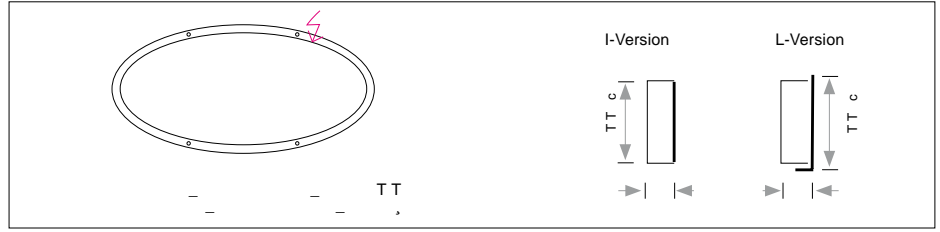

ELLIPSE

Housing: (S\TUT WYVÄSL PU[LNYH[LK 0 VY 3 ZOHWLK HJY`SPJ
+LZPNUI! :(;;3,9

Sizes	Size: L x W x H mm	inches	LED Watt	Lumen¹⁾	weight kg / lbs	Item No.	LED	Dimming	LED	Finishes	Power Supply cable	Mounting Version
I-Version	1670 x 830 x 80	65.7 x 32.7 x 3.1				873.	xx.	xx.	xx.	xx.	xxx.	x
	2400 x 1190 x 80	94.5 x 46.9 x 3.1				885.	xx.	xx.	xx.	xx.	xxx.	x
L-Version	1670 x 830 x 107	65.7 x 32.7 x 4.2				872.	xx.	xx.	xx.	xx.	xxx.	x
	2400 x 1190 x 107	94.5 x 46.9 x 4.2				884.	xx.	xx.	xx.	xx.	xxx.	x
LED = * 90 %		Neutral-white Cold-white Warm-white Extra warm-white Extra warm-white Tunable white* RGB color control* RGB + Neutral-White*	4000 K 5000 K 3000 K 2700 K 2200 K 2700 - 6500 K	(Standard) (Optional) (Optional) (Optional) (Optional) (Optional)	xxx. xxx. xxx. xxx. xxx. xxx.	22. 65. 60. 60.	xx. xx. xx. xx. xx. xx.	xx. xx. xx. xx. xx. xx.	xx. xx. xx. xx. xx. xx.	xxx. xxx. xxx. xxx. xxx. xxx.	x x x x x x	
Dimming		Dimmable 0 - 10 V DMX (RGB possible) LUTRON (contact factory)		(Standard) (Optional) (Optional)	xxx. xxx. xxx.		xx. xx. xx.	51. 31. 71.	00. 00. 00.	xx. xx. xx.	xxx. xxx. xxx.	x x x
Finishes		22 aluminum 30 anthracite 27 aluminum 32 black 33 black 35 brass 36 brass 37 bronze 38 copper 10 black 40 brass 42 bronze 44 bronze XX	white aluminum anthracite aluminum black black brass brass bronze copper black brass bronze bronze	(Optional) WVSPZOLK IYZO ÄUPZOLKJVKP SÄHUKZPSJLY ÄUL [L_]\YLK W#PH[LKWH[PUH[LÄOP[L IVYKLYZ	xxx. xxx. xxx. xxx. xxx. xxx. xxx. xxx. xxx. xxx. xxx. xxx. xxx. xxx.	xx. xx. xx. xx. xx. xx. xx. xx. xx. xx. xx. xx. xx. xx.	xx. xx. xx. xx. xx. xx. xx. xx. xx. xx. xx. xx. xx. xx. xx.	xx. xx. xx. xx. xx. xx. xx. xx. xx. xx. xx. xx. xx. xx.	xxx. xxx. xxx. xxx. xxx. xxx. xxx. xxx. xxx. xxx. xxx. xxx. xxx. xxx.	x x x x x x x x x x x x x		
Power Supply Cable		Z 71 white Z 72 grey Z 73 black Z 74 orange Z 75 yellow Z 76 green	white grey black orange yellow green	(Optional) Z 71 white Z 72 grey Z 73 black Z 74 orange Z 75 yellow Z 76 green	xxx. xxx. xxx. xxx. xxx. xxx.	xx. xx. xx. xx. xx. xx.	xx. xx. xx. xx. xx. xx.	xx. xx. xx. xx. xx. xx.	xx. xx. xx. xx. xx. xx.	xxx. xxx. xxx. xxx. xxx. xxx.	x x x x x x