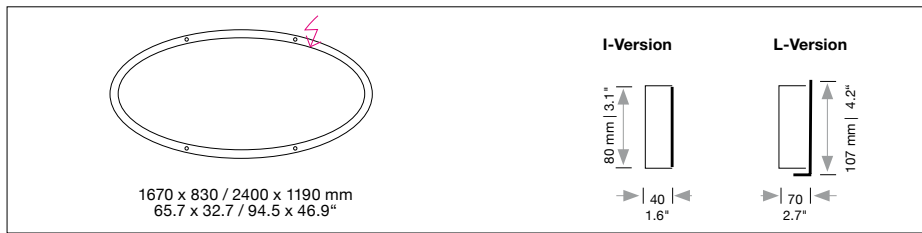

ELLIPSE

Housing: Aluminum profile, integrated (I) or L-shaped acrylic cover (L)
 Design: SATTLER

Mounting Version

<p>A</p> <p>4-point suspension with external power supply unit in suspended ceiling</p>	<p>B</p> <p>4-point suspension with external power supply unit in separate canopy</p>	<p>E</p> <p>suspension through canopy</p>	<p>F</p> <p>4 current-carrying steel cables. Only 1 strip LED possible. Not in combination with RGB</p>	<p>S</p> <p>Max. 1670 x 830 Suspension with pendant canopy PB 366 and steel cables (a) 5000 mm / 196.8" + (b) 3000 mm / 118.1"</p>	<p>T</p> <p>Max. 1670 x 830 Suspension with pendant canopy PB 366 and steel cables (a) 5000 mm / 196.8" + (b) 3000 mm / 118.1" Not in combination with RGB</p>
<p>G</p> <p>Direct ceiling mounting 50mm / 1.9" with external power supply unit in suspended ceiling</p>	<p>H</p> <p>Direct ceiling mounting (white) 50mm / 1.9" with external power supply unit in separate canopy</p>	<p>K</p> <p>Suspension point as clamping unit with 4 current-carrying cables and remote technical unit in suspended ceiling.</p>			

Complete order number

Dimensions of external power supply units (1 LED Stripe)			
Typ	Size mm / inch	For use with Mounting Version	
	L W H		
DE 1F	360 x 150 x 85 mm / 14.2 x 5.9 x 3.3"	A, G, K	

Dimensions of canopy (1 LED Stripe)			
Typ	Size mm / inch	For use with Mounting Version	
	Ø cover plate / body		
DB 290	Ø 290 / 260 mm / 11.4 x 10.2" size 1670 x 830 mm	B, E, F, H	
DB 350	Ø 350 / 320 mm / 13.7 x 12.5" size 2400 x 1190 mm	B, E, F, H	
PB 366	Ø 90 H 366 mm / 13.7 x 12.5"	S, T	