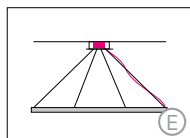

### Mounting Version

4-point suspension with external power supply unit in suspended ceiling

4-point suspension with external power supply unit in separate canopy

suspension through canopy

4 current-carrying steel cables. Only 1 strip LED possible. Not in combination with RGB