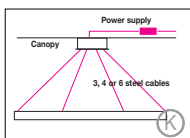

Direct ceiling mounting 50mm / 1.9" with external power supply unit in suspended ceiling

Direct ceiling mounting (white) 50mm / 1.9" with external power supply unit in separate canopy

Suspension point as clamping unit with 4 current-carrying cables and remote technical unit in suspended ceiling.