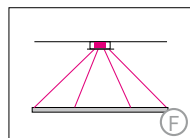

### Mounting Version

4-point suspension with external power supply unit in suspended ceiling

4-point suspension with external power supply unit in separate canopy

suspension through canopy

4 current-carrying steel cables. Only 1 strip LED possible. Not in combination with RGB