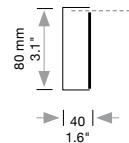

ELLIPSE LIGHT + ACOUSTIC

Housing: Aluminum profile, integrated acrylic cover. Fabric covering as a light and acoustic diffuser.
Design: SATTLER

1670 x 830 / 2400 x 1190 mm
65.7 x 32.7 / 94.5 x 46.9"

Mounting Version

4-point suspension with external power supply unit in suspended ceiling

4-point suspension with external power supply unit in separate canopy

suspension through canopy

4 current-carrying steel cables. Only 1 strip LED possible. Not in combination with RGB

Max. 1670 x 830 Suspension with pendant canopy PB 366 and steel cables
(a) 5000 mm / 196.8" +
(b) 3000 mm / 118.1"

Max. 1670 x 830 Suspension with pendant canopy PB 366 and steel cables
(a) 5000 mm / 196.8" +
(b) 3000 mm / 118.1"
Not in combination with RGB

Direct ceiling mounting 50mm / 1.9" with external power supply unit in suspended ceiling

Direct ceiling mounting (white) 50mm / 1.9" with external power supply unit in separate canopy

Suspension point as clamping unit with 4 current-carrying cables and remote technical unit in suspended ceiling.

Item No.	LED	Dimming	LED	Finishes	Power Supply cable	Mounting Version
X X X.	X X.	X X.	X X.	X X.	X X X	.

A, B, G, H = Distance of external power supply unit to light fixture max. 10m / 394".

S, T, K, E, F = Minimum suspension height 1670 x 830 => 550mm / 21.6"
2399 x 1190 => 750mm / 29.5"

Including steel cable suspension 5000mm / 197" ; Version F, R, S, T 5000 / 3000mm / 197"/118" and/or power supply cable 5000mm / 197"

X X X.	X X.	X X.	X X.	X X.	X X X	X

Complete order number

Dimensions of external power supply units (1 LED Stripe)

Typ	Size mm / inch	For use with Mounting Version
DE 1F	360 x 150 x 85 mm / 14.2 x 5.9 x 3.3"	A, G, K

Input voltage for all external power supply units and canopy is **120 / 277 VAC 50/60 Hz**