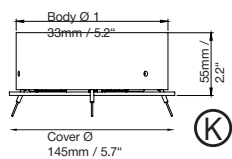

Item No.	LED	Dimming	LED	Finishes	Power Supply cable	Mounting Version
X X X.	X X.	X X.	X X.	X X.	X X X	.

A, B, G, H = Distance of external power supply unit to light fixture max. 10m / 394".

S, T, K, E, F = Minimum suspension height 1670 x 830 => 550mm / 21.6"  
2399 x 1190 => 750mm / 29.5"

Including steel cable suspension 5000mm / 197" ; Version F, R, S, T 5000 / 3000mm / 197"/118" and/or power supply cable 5000mm / 197"

X X X.	X X.	X X.	X X.	X X.	X X X	X
--------	------	------	------	------	-------	---

Complete order number

**Dimensions of external power supply units (1 LED Stripe)**

Typ	Size mm / inch	For use with Mounting Version
DE 1F	360 x 150 x 85 mm / 14.2 x 5.9 x 3.3"	A, G, K

Input voltage for all external power supply units and canopy is **120 / 277 VAC 50/60 Hz**

**Dimensions of canopy (1 LED Stripe)**

Typ	Size mm / inch	For use with Mounting Version
DB 290	Ø 290 / 260 mm / 11.4 x 10.2" size 1.670 x 830mm / 65.7 x 32.7"	B, E, F, H
DB 350	Ø 350 / 320 mm / 13.7 x 12.5" size 2.400 x 1190mm / 94.5 x 46.9"	B, E, F, H
PB 366	Ø 90 H 366 mm / 13.7 x 12.5"	S, T