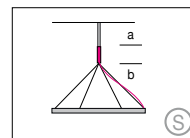

### Mounting Version

4-point suspension with external power supply unit in suspended ceiling

4-point suspension with external power supply unit in separate canopy

suspension through canopy

4 current-carrying steel cables. Only 1 strip LED possible. Not in combination with RGB