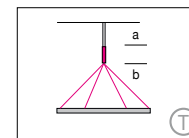

Max. 1670 x 830 Suspension with pendant canopy PB 366 and steel cables
(a) 5000 mm / 196.8" +
(b) 3000 mm / 118.1"
Not in combination with RGB