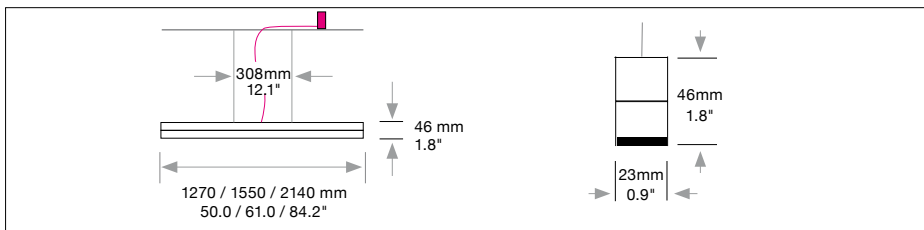

Housing: Aluminum profile with integrated acrylic
Design: SATTLER