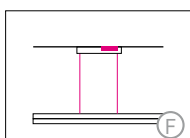

current-carrying steel cables. Not in combination with RGB