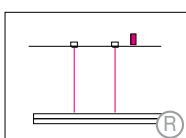

Suspension with current-carrying steel cables and cavity wall box. Not in connection with RGB.

Item No.	LED	Dimming	LED	Finishes	Power Supply cable	Mounting Version
X X X.	X X.	X X.	X X.	X X.	X X X	.

A, R = Distance of external power supply unit to light fixture max. 10m / 394".

Including steel cable suspension 2000mm / 78.7"
or/and power supply cable 2000mm / 78.7"

X X X.	X X.	X X.	X X.	X X.	X X X	X

Complete order number

Dimensions of external power supply units

Typ	Size mm / inch	For use with Mounting Version
	L W H	
DE 1F	360 x 150 x 85 mm / 14.2 x 5.9 x 3.3"	A, R

Dimensions of canopy

Typ	Size mm / inch	For use with Mounting Version
DBL 390	up to Ø 2140 mm L 390 x W 70 x H 70 mm L 15.3 x W 2.7 x H 2.7"	F, E

Canopy finish: white (11)
contact factory for other finishes

USA/Canada: Canopy mounts to 4" single junction box.

Input voltage for all external power supply units and canopy is **120 / 277 VAC 50/60 Hz**