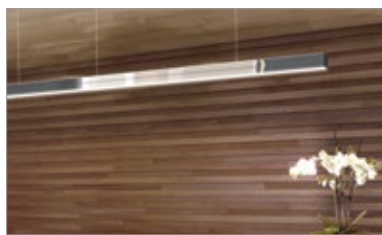

DOPPIO LINEA Direct

Housing: Aluminum profile with integrated acrylic
Design: SATTLER

Sizes	Size: Length mm	inches	LED Watt	Lumen ¹⁾	weight kg ²⁾ / lbs ²⁾	Item No.	LED	Dimming	LED	Finishes	Power Supply cable	Mounting Version	
 Direct	1270 mm	50.0"	23	1,197	2.0 / 4.4	794.	x x .	x x .	x x .	x x .	x x x .	x	
	1550 mm	61.0"	28	1,465	2.5 / 5.5	795.	x x .	x x .	x x .	x x .	x x x .	x	
	2140 mm	84.2"	39	2,016	3.0 / 6.6	796.	x x .	x x .	x x .	x x .	x x x .	x	
Single lamp, not mountable in row													
LED 24V CRI > 90 *CRI > 80		Warm-white Neutral-white Extra warm-white Extra warm-white	3000 K 4000 K 2700 K 2200 K*	(Standard) (Optional) (Optional) (Optional)	x x x . x x x . x x x . x x x .	30. 40. 27. 22.	x x . x x . x x . x x .	x x . x x . x x . x x .	x x . x x . x x . x x .	x x x . x x x . x x x . x x x .	x x x x		
Dimming		Dimmable 0 - 10 V DMX (RGB possible) LUTRON (contact factory)	(Standard) (Optional) (Optional)	x x x . x x x . x x x .	x x . x x . x x .	51. 31. 71.	x x . x x . x x .	x x . x x . x x .	x x . x x . x x .	x x x . x x x . x x x .	x x x		
Finishes	(Standard) 11 white (Optional) 22 aluminum polished 27 brush-finished aluminum 30 anthracite 32 crocodile black 33 sand silver fine textured 35 gold 36 brass 37 bronze fine textured 38 copper 10 black fine textured XX Custom finish												
Power Supply Cable	(Standard) Z 70 Silver (Optional) Z 71 white Z 72 grey Z 73 black Z 74 orange Z 75 red Z 76 green												
When using current carrying steel cables in Mounting Versions F, R leave this section blank													

DOPPIO LINEA Direct

Housing: Aluminum profile with integrated acrylic
Design: SATTLER

Mounting Version

2-point suspension with external power supply unit in suspended ceiling

suspension through canopy

current-carrying steel cables. Not in combination with RGB