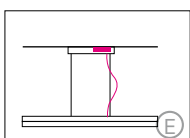

DOPPIO LINEA Direct

Housing: Aluminum profile with integrated acrylic
Design: SATTLER

Mounting Version

2-point suspension with external power supply unit in suspended ceiling

suspension through canopy

current-carrying steel cables. Not in combination with RGB

Suspension with current-carrying steel cables and cavity wall box. Not in connection with RGB.

Item No.	LED	Dimming	LED	Finishes	Power Supply cable	Mounting Version
X X X.	X X.	X X.	X X.	X X.	X X X	.

A, R = Distance of external power supply unit to light fixture max. 10m / 394".