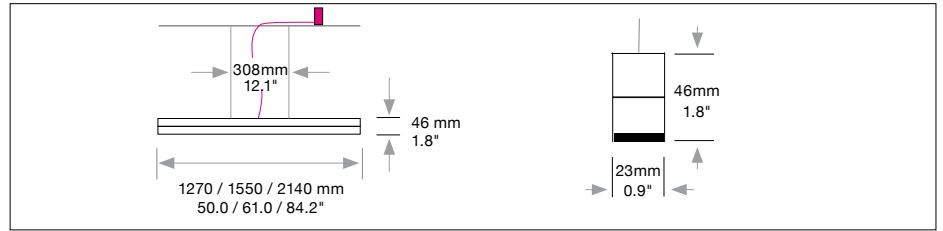

DOPPIO LINEA Direct

Housing: Aluminum profile with integrated acrylic
Design: SATTLER

Sizes	Size: Length mm	inches	LED Watt	Lumen ¹⁾	weight kg ²⁾ / lbs ²⁾	Item No.	LED	Dimming	LED	Finishes	Power Supply cable	Mounting Version	
 Direct	1270 mm	50.0"	23	1,197	2.0 / 4.4	794.	x x .	x x .	x x .	x x .	x x x .	x	
	1550 mm	61.0"	28	1,465	2.5 / 5.5	795.	x x .	x x .	x x .	x x .	x x x .	x	
	2140 mm	84.2"	39	2,016	3.0 / 6.6	796.	x x .	x x .	x x .	x x .	x x x .	x	
Single lamp, not mountable in row													
LED 24V CRI > 90 *CRI > 80		Warm-white Neutral-white Extra warm-white Extra warm-white	3000 K 4000 K 2700 K 2200 K*	(Standard) (Optional) (Optional) (Optional)	x x x . x x x . x x x . x x x .	30. 40. 27. 22.	x x . x x . x x . x x .	x x . x x . x x . x x .	x x . x x . x x . x x .	x x x . x x x . x x x . x x x .	x x x x		
Dimming		Dimmable 0 - 10 V DMX (RGB possible) LUTRON (contact factory)	(Standard) (Optional) (Optional)	x x x . x x x . x x x .	x x . x x . x x .	51. 31. 71.	x x . x x . x x .	x x . x x . x x .	x x . x x . x x .	x x x . x x x . x x x .	x x x		
Finishes	(Standard) 11 white (Optional) 22 aluminum polished 27 brush-finished aluminum 30 anthracite 32 crocodile black 33 sand silver fine textured 35 gold 36 brass 37 bronze fine textured 38 copper 10 black fine textured XX Custom finish												
Power Supply Cable	(Standard) Z 70 Silver (Optional) Z 71 white Z 72 grey Z 73 black Z 74 orange Z 75 red Z 76 green												
When using current carrying steel cables in Mounting Versions F, R leave this section blank													

DOPPIO LINEA Direct

Housing: Aluminum profile with integrated acrylic
Design: SATTLER

Mounting Version

2-point suspension with external power supply unit in suspended ceiling

suspension through canopy

current-carrying steel cables. Not in combination with RGB