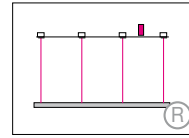

up to Ø 1900 mm / 74.8"
Suspension with 4/6
current-carrying steel cables
and cavity wall box. Not in
connection with RGB.