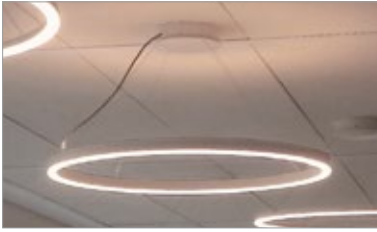

DOPPIO DIRECT

Housing: Circular aluminum profile with integrated acrylic cover on the downside.
Design: SATTLER

Sizes	Size: L x W x H mm		LED Watt	Lumen¹⁾	weight kg²⁾ / lbs²⁾	Item No.	LED	Dimming	LED	Finishes	Power Supply cable	Mounting Version	
	inches												
 Direct	Ø 900 mm	35.4"	55	2,352	9 / 19.8	779.	X X.	X X.	X X.	X X.	X X X.	X	
	Ø 1240 mm	48.8"	72	3,027	10 / 22.0	780.	X X.	X X.	X X.	X X.	X X X.	X	
	Ø 1550 mm	61.0"	88	3,931	11 / 24.3	781.	X X.	X X.	X X.	X X.	X X X.	X	
	Ø 1900 mm	74.8"	110	4,592	12 / 26.5	782.	X X.	X X.	X X.	X X.	X X X.	X	
	Ø 2300 mm	90.5"	140	5,975	19 / 41.9	783.	X X.	X X.	X X.	X X.	X X X.	X	
	Ø 2600 mm	102.3"	165	6,702	21 / 46.3	784.	X X.	X X.	X X.	X X.	X X X.	X	
	Ø 3500 mm	137.8"	210	8,753	29 / 63.9	785.	X X.	X X.	X X.	X X.	X X X.	X	
LED 24V CRI > 90 *CRI > 80		Warm-white Neutral-white Extra warm-white Extra warm-white	3000 K 4000 K 2700 K 2200 K*	(Standard) (Optional) (Optional) (Optional)	X X X. X X X. X X X. X X X.	30. 40. 27. 22.	X X. X X. X X. X X.	X X. X X. X X. X X.	X X. X X. X X. X X.	X X X. X X X. X X X. X X X.	X X X X		
Dimming		Dimmable 0 - 10 V DMX (RGB possible) LUTRON (contact factory)	(Standard) (Optional) (Optional)	X X X. X X X. X X X.	X X. X X. X X.	51. 31. 71.	X X. X X. X X.	X X. X X. X X.	X X. X X. X X.	X X X. X X X. X X X.	X X X		
Finishes	(Standard) 11 white	(Optional) 22* aluminum polished	27* brush-finished aluminum	30 anthracite	32 crocodile black	33 sand silver fine textured	35 gold	36 brass	37 bronze fine textured	38 copper	10 black fine textured	XX Custom finish	X X X. X X. X X. X X. X X. X X X. X
Power Supply Cable	(Standard) Z 70 Silver	(Optional) Z 71 white	Z 72 grey	Z 73 black	When using current carrying steel cables in Mounting Versions F, K, R, T leave this section blank	Z 74 orange	Z 75 red	Z 76 green	X X X. X X. X X. X X. X X. X X X. X