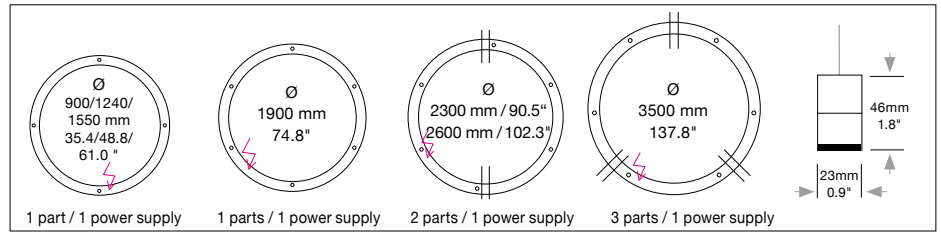

DOPPIO DIRECT

Housing: Circular aluminum profile with integrated acrylic cover on the downside.
Design: SATTLER

Sizes	Size: L x W x H mm		LED Watt	Lumen ¹⁾	weight kg ²⁾ / lbs ²⁾	Item No.	LED	Dimming	LED	Finishes	Power Supply cable	Mounting Version	
	inches												
 Direct	Ø 900 mm	35.4"	55	2,352	9 / 19.8	779.	X X.	X X.	X X.	X X.	X X X.	X	
	Ø 1240 mm	48.8"	72	3,027	10 / 22.0	780.	X X.	X X.	X X.	X X.	X X X.	X	
	Ø 1550 mm	61.0"	88	3,931	11 / 24.3	781.	X X.	X X.	X X.	X X.	X X X.	X	
	Ø 1900 mm	74.8"	110	4,592	12 / 26.5	782.	X X.	X X.	X X.	X X.	X X X.	X	
	Ø 2300 mm	90.5"	140	5,975	19 / 41.9	783.	X X.	X X.	X X.	X X.	X X X.	X	
	Ø 2600 mm	102.3"	165	6,702	21 / 46.3	784.	X X.	X X.	X X.	X X.	X X X.	X	
	Ø 3500 mm	137.8"	210	8,753	29 / 63.9	785.	X X.	X X.	X X.	X X.	X X X.	X	
LED 24V CRI > 90 *CRI > 80		Warm-white Neutral-white Extra warm-white Extra warm-white	3000 K 4000 K 2700 K 2200 K*	(Standard) (Optional) (Optional) (Optional)	X X X. X X X. X X X. X X X.	30. 40. 27. 22.	X X. X X. X X. X X.	X X. X X. X X. X X.	X X. X X. X X. X X.	X X X. X X X. X X X. X X X.	X X X X		
Dimming		Dimmable 0 - 10 V DMX (RGB possible) LUTRON (contact factory)	(Standard) (Optional) (Optional)	X X X. X X X. X X X.	X X. X X. X X.	51. 31. 71.	X X. X X. X X.	X X. X X. X X.	X X. X X. X X.	X X X. X X X. X X X.	X X X		
Finishes	(Standard)  11 white	(Optional)  22* aluminum polished	 27* brush-finished aluminum	 30 anthracite	 32 crocodile black	 33 sand silver fine textured	 35 gold	 36 brass	 37 bronze fine textured	 38 copper	 10 black fine textured	 XX Custom finish	X X X. X X. X X. X X. X X. X X X. X
Power Supply Cable	(Standard)  Z 70 Silver	(Optional)  Z 71 white	 Z 72 grey	 Z 73 black	When using current carrying steel cables in Mounting Versions F, K, R, T leave this section blank	 Z 74 orange	 Z 75 red	 Z 76 green	X X X. X X. X X. X X. X X. X X X. X				