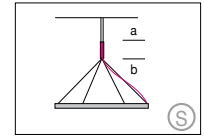

up to Ø 1900 mm / 74.8"
Suspension with pendant
canopy PB 366
and steel cables
(a) 5000 mm / 196.8" +
(b) 3000 mm / 118.1"