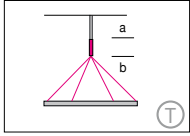

up to Ø 1900 mm / 74.8"
Suspension with pendant
canopy PB 366 and current-
carrying steel cables.
(a) 5000 mm / 196.8" +
(b) 3000 mm / 118.1"
Not in combination with RGB.