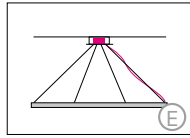

up to Ø 1900 mm / 74.8"
suspension through canopy