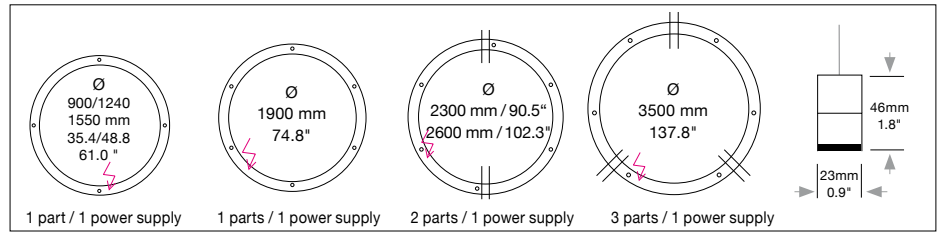

DOPPIO DIRECT

Housing: Circular aluminum profile with integrated acrylic cover on the downside.
Design: SATTLER

Mounting Version

Standard
up to Ø 1900 mm / 74.8"
4-point suspension
up to Ø 3500 mm / 137.8"
6-point suspension
with external power supply
unit in suspended ceiling

up to Ø 1900 mm / 74.8"
4-point suspension
up to Ø 3500 mm / 137.8"
6-point suspension
with external power supply
unit in separate canopy

up to Ø 1900 mm / 74.8"
suspension through canopy

up to Ø 1900 mm / 74.8"
4/6 current-carrying steel
cables. Not in combination
with RGB

up to Ø 1900 mm / 74.8"
Suspension with 4/6
current-carrying steel cables
and cavity wall box. Not in
connection with RGB.

up to Ø 1900 mm / 74.8"
Suspension with pendant
canopy PB 366
and steel cables
(a) 5000 mm / 196.8" +
(b) 3000 mm / 118.1"

up to Ø 1900 mm / 74.8"
Suspension with pendant
canopy PB 366 and current-
carrying steel cables.
(a) 5000 mm / 196.8" +
(b) 3000 mm / 118.1"
Not in combination with RGB.

up to Ø 2600 mm / 102.3"
Direct ceiling mounting
50mm / 1.9" with external
power supply unit in
suspended ceiling

up to Ø 2600 mm / 102.3"
Direct ceiling mounting
(white) 50mm / 1.9" with
external power supply unit in
separate canopy

up to Ø 1900 mm / 74.8"
Suspension point as
clamping unit with 4/6 cables
and remote technical unit in
suspended ceiling.

Item No.	LED	Dimming	LED	Finishes	Power Supply cable	Mounting Version
X X X.	X X.	X X.	X X.	X X.	X X X	.

A, B, G, H, R = Distance of external power supply unit to light fixture max. 10m / 394".

E, F, S, T, K = Minimum suspension height half the diameter of light fixture, maximum suspension height two times diameter of light fixture

Including steel cable suspension 5000mm/197"; Version F,R 3000mm/118";
Version S,T 5000 + 3000mm / 197"+118" and/or power supply cable 5000mm/197"

X X X.	X X.	X X.	X X.	X X.	X X X	X

Complete order number

Typ	Size mm / inch		For use with Mounting Version
	L	W H	
DE 1F	360 x 150 x 85 mm / 14.2 x 5.9 x 3.3"	A, G, R, K (up to Ø 1500 mm)	
DE 2F	360 x 300 x 85 mm / 14.2 x 11.8 x 3.3"	A, G, R, K (up to Ø 3500 mm)	

Typ	Size mm / inch		For use with Mounting Version
	Ø cover plate / body / H	Ø body	
DB 230	Ø 230 / 210 / 60 mm / 9.5 / 8.3 / 2.3"	B, E, F, H (Ø 900 mm)	
DB 290	Ø 290 / 260 / 60 mm / 11.4 x 10.2 / 2.3"	B, E, F, H (up to Ø 1550)	
DB 350	Ø 350 / 320 / 60 mm / 13.7 x 12.5 / 2.3"	B, F, H (up to Ø 3500 mm)	
PB 366	Ø 90 H 366 mm / 3.5 x 14.4"	S, T	

Canopy finish: white (11) contact factory for other finishes
USA/Canada: Canopy mounts to 4" octagonal junction box.

Input voltage for all external power supply units and canopy is **120 / 277 VAC 50/60 Hz**

Optional

LED spot in canopy (DOPPIO size Ø 900 mm, Dimension canopy DB 290)
4W/20°-40°, 400 Lumen (order separately)

762. 67. 01. 04. 11. (white)

Ceiling mounting version A, G

Ceiling opening for power supply cable. Existing of cavity ceiling box with 80mm / 3.1" round metal cover. Powder coated in white, fine textured. Applicable to mounting version A, G.

200. 00. 00. 00. 11 (white)