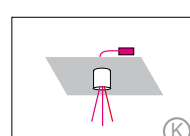

up to Ø 1900 mm / 74.8"
4-point suspension
up to Ø 3500 mm / 137.8"
6-point suspension
with external power supply
unit in separate canopy

up to Ø 1900 mm / 74.8"
suspension through canopy

up to Ø 1900 mm / 74.8"
4/6 current-carrying steel
cables. Not in combination
with RGB

up to Ø 1900 mm / 74.8"
Suspension with 4/6
current-carrying steel cables
and cavity wall box. Not in
connection with RGB.

up to Ø 1900 mm / 74.8"
Suspension with pendant
canopy PB 366
and steel cables
(a) 5000 mm / 196.8" +
(b) 3000 mm / 118.1"

up to Ø 1900 mm / 74.8"
Suspension with pendant
canopy PB 366 and current-
carrying steel cables.
(a) 5000 mm / 196.8" +
(b) 3000 mm / 118.1"
Not in combination with RGB.

up to Ø 2600 mm / 102.3"
Direct ceiling mounting
50mm / 1.9" with external
power supply unit in
suspended ceiling

up to Ø 2600 mm / 102.3"
Direct ceiling mounting
(white) 50mm / 1.9" with
external power supply unit in
separate canopy

up to Ø 1900 mm / 74.8"
Suspension point as
clamping unit with 4/6 cables
and remote technical unit in
suspended ceiling.