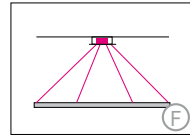

up to Ø 1900 mm / 74.8"
4/6 current-carrying steel
cables. Not in combination
with RGB