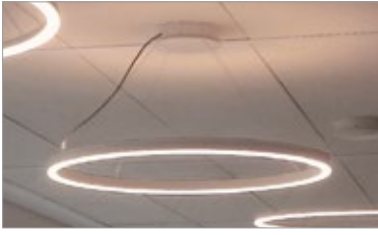

DOPPIO DIRECT

Housing: Circular aluminum profile with integrated acrylic cover on the downside.
Design: SATTLER

Mounting Version

Standard
up to Ø 1900 mm / 74.8"
4-point suspension
up to Ø 3500 mm / 137.8"
6-point suspension
with external power supply
unit in suspended ceiling