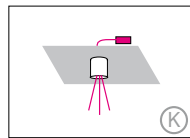

Up to Ø 1600 mm Suspension with pendant canopy PB 366 and steel cables (a) 5000 mm / 196.8" + (b) 3000 mm / 118.1"

Up to Ø 1600 mm Suspension with pendant canopy PB 366 and steel cables (a) 5000 mm / 196.8" + (b) 3000 mm / 118.1" Not in combination with RGB

Direct ceiling mounting 50mm / 1.9" with external power supply unit in suspended ceiling

Direct ceiling mounting (white) 50mm / 1.9" with external power supply unit in separate canopy

Suspension point as clamping unit with 4 current-carrying cables and remote technical unit in suspended ceiling. (up to Ø 1600 mm)