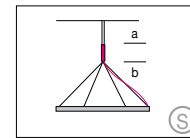

Up to Ø 1600 mm Suspension with pendant canopy PB 366 and steel cables (a) 5000 mm / 196.8" + (b) 3000 mm / 118.1"