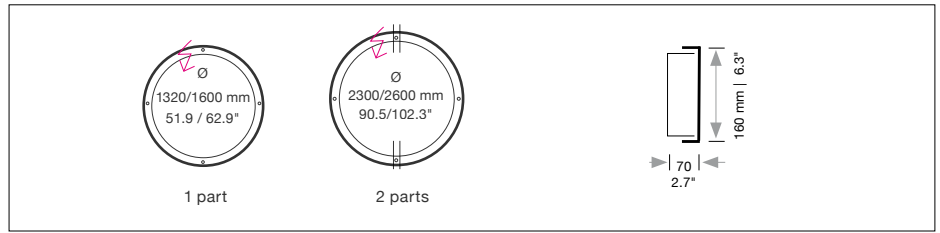

CIRCOLO INVERSE

Housing: Circular aluminum profile, opal acrylic cover on the outside
Design: SATTLER

Size: L x W x H mm	inches	LED Watt	Lumen¹⁾	weight kg²⁾ / lbs²⁾	Item No.	LED	Dimming	LED	Finishes	Power Supply cable	Mounting Version																				
Sizes	Ø 1320 x 160 x 70	51.9 x 6.3 x 2.7	63	5,898	20 / 44.0	265.	x x.	x x.	x x.	x x.	x x x.	x																			
	Ø 1600 x 160 x 70	62.9 x 6.3 x 2.7	77	7,165	25 / 55.1	266.	x x.	x x.	x x.	x x.	x x x.	x																			
	Ø 2300 x 160 x 70	90.5 x 6.3 x 2.7	110	10,976	35 / 77.1	267.	x x.	x x.	x x.	x x.	x x x.	x																			
	Ø 2600 x 160 x 70	102.3 x 6.3 x 2.7	124	9,803	40 / 88.1	268.	x x.	x x.	x x.	x x.	x x x.	x																			
LED 24V CRI > 80		Neutral-white Cold-white Warm-white Extra warm-white Extra warm-white Tunable white* RGB color control* RGB + Neutral-White	4000 K 5000 K 3000 K 2700 K 2200 K 2700 - 6500 K 4000 K	(Standard) (Optional) (Optional) (Optional) (Optional) (Optional) (Optional) (Optional)	x x x. x x x. x x x. x x x. x x x. x x x. x x x. x x x.	40. 50. 30. 27. 22. 65. 60. 60.	x x. x x. x x. x x. x x. x x. x x. x x.	x x. x x. x x. x x. x x. x x. x x. x x.	x x. x x. x x. x x. x x. x x. x x. x x.	x x x. x x x. x x x. x x x. x x x. x x x. x x x. x x x.	x x x x x x x x																				
Dimming		Dimmable 0 - 10 V DMX (RGB possible) LUTRON (contact factory)		(Standard) (Optional) (Optional)	x x x. x x x. x x x.	x x. x x. x x.	51. 31. 71.	00. 00. 00.	x x. x x. x x.	x x x. x x x. x x x.	x x x																				
Finishes		11 white		30 anthracite		27 brush-finished aluminum		32 crocodile black		33 sand silver fine textured		35 gold		36 brass		37 bronze fine textured		38 copper		10 black fine textured		40 brass patinated		42 bronze patinated		XX Custom finish	x x x. x x. x x. x x.	x x. x x. x x. x x.	x x x. x x. x x. x x.	x x x. x x. x x. x x.	x x x x
Power Supply Cable		Z 70 Silver		Z 71 white		Z 72 grey		Z 73 black		Z 74 orange		Z 75 red		Z 76 green	x x x. x x. x x. x x.	x x. x x. x x. x x.	x x x. x x. x x. x x.	x x x. x x. x x. x x.	x x x. x x. x x. x x.	x x x x											

SATTLER

410 381 1497 answers@inter-lux.com
inter-lux reserves the right to make technical changes without notice

IP 20

Light distribution
direct / indirect

Conforms to UL-STD 1598
Certified to CSA-STD C22.2
No.250.0-08

1) Net lumen output: Losses due to diffusers and reflectors are considered.
Lumen values refer to an ambient temperature of max. 35° Celsius / 95° Fahrenheit.
2) Weight of lights without remote technical unit or canopy.