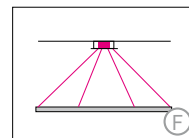

Up to Ø 1600 mm 4 current-carrying steel cables. Only 1 strip LED possible. Not in combination with RGB