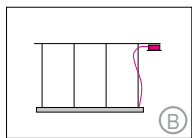

CIRCOLO INVERSE

Housing: Circular aluminum profile, opal acrylic cover on the outside
Design: SATTLER

Mounting Version

4-point suspension with external power supply unit in suspended ceiling

2600mm 4-point suspension with external power supply unit in separate canopy