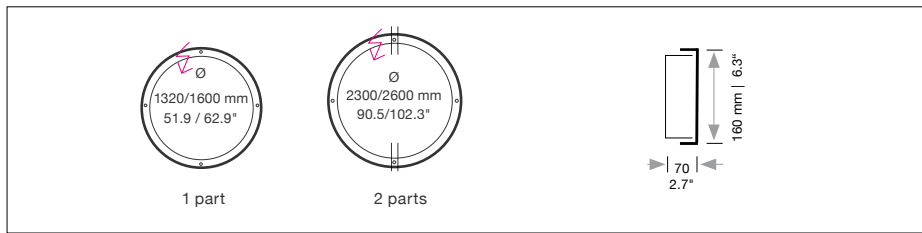

CIRCOLO INVERSE

Housing: Circular aluminum profile, opal acrylic cover on the outside
Design: SATTLER

Mounting Version

4-point suspension with external power supply unit in suspended ceiling

2600mm 4-point suspension with external power supply unit in separate canopy

Up to Ø 1600 mm 1-point suspension with external power supply unit in separate canopy

Up to Ø 1600 mm suspension through canopy

Up to Ø 1600 mm 4 current-carrying steel cables. Only 1 strip LED possible. Not in combination with RGB

Up to Ø 1600 mm Suspension with pendant canopy PB 366 and steel cables (a) 5000 mm / 196.8" + (b) 3000 mm / 118.1"

Up to Ø 1600 mm Suspension with pendant canopy PB 366 and steel cables (a) 5000 mm / 196.8" + (b) 3000 mm / 118.1" Not in combination with RGB

Direct ceiling mounting 50mm / 1.9" with external power supply unit in suspended ceiling

Direct ceiling mounting (white) 50mm / 1.9" with external power supply unit in separate canopy

Suspension point as clamping unit with 4 current-carrying cables and remote technical unit in suspended ceiling. (up to Ø 1600 mm)

Item No.	LED	Dimming	LED	Finishes	Power Supply cable	Mounting Version
X X X.	X X.	X X.	X X.	X X.	X X X	.

A, B, C, G, H, K = Distance of external power supply unit to light fixture max. 10m / 394".

E, F, S, T, K = Minimum suspension height half the diameter of light fixture, maximum suspension height two times diameter of light fixture

Including steel cable suspension 5000mm / 197" ; Version F, S, T 5000 / 3000mm / 197"/118" and/or power supply cable 5000mm / 197"

X X X.	X X.	X X.	X X.	X X.	X X X	X

Complete order number

Typ	Dimensions of external power supply units (1 LED Stripe)			Size of lamp mm / inch.	For use with Mounting Version
	Size mm / inch L W H				
DE 1F	360 x 150 x 85	Ø 1320 / 29.5"	A, C, G, K		
	14.2 x 5.9 x 3.3"	Ø 1600 / 62.9"	A, C, G		
DE 2F	360 x 300 x 85	Ø 2300 / 90.5"	A, G		
	14.2 x 11.8 x 3.3"	Ø 2600 / 102.3"	A, G		

Input voltage for all external power supply units and canopy is 120 / 277 VAC 50/60 Hz

Typ	Dimensions of canopy (1 LED Stripe)		For use with Mounting Version
	Size mm / inch	Ø cover plate / body	
DB 290	Ø 290 / 260 mm / 11.4 x 10.2"		B, D, E, F, H
		up to size Ø 1320 / 51.9"	
DB 350	Ø 350 / 320 mm / 13.7 x 12.5"		B, H
		up to size Ø 2600 / 102.3"	
PB 366	Ø 90 H 366 mm / 3.5 x 14.4"		S, T

Canopy finish: white (11) contact factory for other finishes
USA/Canada: Canopy mounts to 4" octagonal junction box.

Optional

LED spot Set (2 spots)

LED Spot max. 9° Set (2) white / black
LED Spot max. 26° Set (2) white / black
LED Spot max. 36° Set (2) white / black
LED Spot max. 60° Set (2) white / black

910.68.01.18. 11/12
911.68.01.18. 11/12
912.68.01.18. 11/12
913.68.01.18. 11/12

Ceiling fixation for mounting version A

Ceiling opening for power supply cable. Existing of cavity ceiling box with 80mm / 3.1" round metal cover. Powder coated in white, fine textured. Applicable to mounting version A.

200. 00. 00. 00. 11 (white)