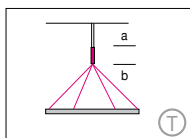

Up to Ø 1600 mm Suspension with pendant canopy PB 366 and steel cables (a) 5000 mm / 196.8" + (b) 3000 mm / 118.1" Not in combination with RGB