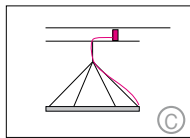

CIRCOLO INVERSE

Housing: Circular aluminum profile, opal acrylic cover on the outside
Design: SATTLER

Mounting Version

4-point suspension with external power supply unit in suspended ceiling

2600mm 4-point suspension with external power supply unit in separate canopy