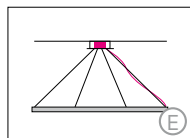

Up to Ø 1600 mm suspension through canopy