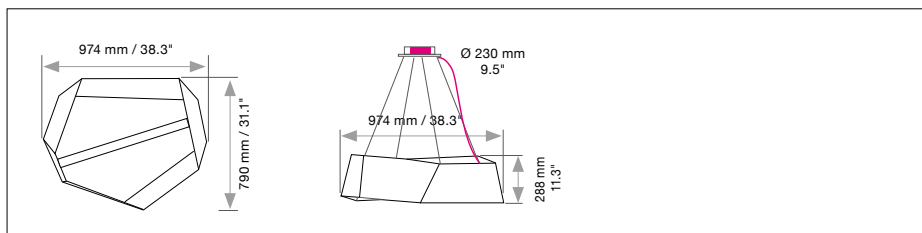

ANGOLO

Housing: Aluminum housing, powder coated. Pendant light with steel cable suspension, canopy and red power supply cable.

Design: MICHAEL SCHMIDT

| Size: L x W x H mm | inches | LED Watt | Lumen ¹⁾ | weight kg ²⁾ / lbs ²⁾ | Item No. | LED | Dimming | LED | Finishes | Power Supply cable | Mounting Version | |
|---------------------------|----------------------------|---------------------------------|---------------------|---|-------------|------------|------------|------------|----------|--------------------|------------------|---|
| 974 x 790 x 288 mm | 38.3 x 31.1 x 11.3" | 14+10 | 867+246 | 14 / 30.8 | 700. | x x . | x x . | x x . | x x . | x x x . | x | |
| LED 24V | | Neutral-white | 4000 K | (Standard) | x x x . | 40. | x x . | x x . | x x . | x x x . | x | |
| | | Cold-white | 5000 K | (Optional) | x x x . | 50. | x x . | x x . | x x . | x x x . | x | |
| | | Warm-white | 3000 K | (Optional) | x x x . | 30. | x x . | x x . | x x . | x x x . | x | |
| | | Extra warm-white | 2700 K | (Optional) | x x x . | 27. | x x . | x x . | x x . | x x x . | x | |
| | | Extra warm-white | 2200 K* | (Optional) | x x x . | 22. | x x . | x x . | x x . | x x x . | x | |
| Dimming | | Dimmable 0 - 10 V | | (Standard) | x x x . | x x . | 51. | 00. | x x . | x x x . | x | |
| | | DMX | | (Optional) | x x x . | x x . | 31. | 00. | x x . | x x x . | x | |
| | | LUTRON (contact factory) | | (Optional) | x x x . | x x . | 71. | 00. | x x . | x x x . | x | |
| Finishes | | 11 white | | 10 black fine textured | (Optional) | x x x . | x x . | x x . | x x . | .. | x x x . | x |
| Power Supply Cable | | Z 75 red | | Z 70 Silver | (Optional) | | | | | | | |
| | | | | Z 71 white | | | | | | | | |
| | | | | Z 72 grey | | | | | | | | |
| | | | | Z 73 black | | x x x . | x x . | x x . | x x . | x x . | ... | x |
| | | | | Z 74 orange | | | | | | | | |
| | | | | Z 76 green | | | | | | | | |
| Mounting Version | | 4-point suspension | | (Standard) | x x x . | x x . | x x . | x x . | x x . | x x x . | E | |