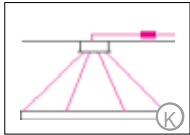

Suspension through canopy.

4/6 current-carrying steel cables. Not in combination with RGB.

Suspension with current-carrying steel cables and cavity wall box. Not in combination with RGB.

Suspension with pendant canopy PB 375 / PB 656 and steel cables  
 (a) 5000 mm / 196.8" +  
 (b) 3000 mm / 118.1"  
 25' ceiling height

Suspension with pendant canopy PB 375 / PB 656 and current-carrying steel cables.  
 (a) 5000 mm / 196.8" +  
 (b) 3000 mm / 118.1"  
 Not in combination with RGB.  
 25' ceiling height recommended.

Direct ceiling mounting  
 50mm / 1.9" with external power supply unit in suspended ceiling