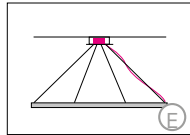

Suspension through canopy.