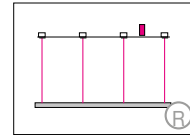

### Mounting version

up to Ø 1550 mm / 61.0"  
 4-point suspension  
 Ø 1900 mm / 74.8"  
 6-point suspension with external power supply unit in suspended ceiling.

up to Ø 1550 mm / 61.0"  
 4-point suspension  
 Ø 1900 mm / 74.8"  
 6-point suspension with external power supply unit in separate canopy.

Suspension through canopy.

4/6 current-carrying steel cables. Not in combination with RGB.

Suspension with current-carrying steel cables and cavity wall box. Not in combination with RGB.

Suspension with pendant canopy PB 375 / PB 656 and steel cables  
 (a) 5000 mm / 196.8" +  
 (b) 3000 mm / 118.1"  
 25' ceiling height