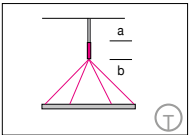

Suspension through canopy.

4/6 current-carrying steel cables. Not in combination with RGB.

Suspension with current-carrying steel cables and cavity wall box. Not in combination with RGB.

Suspension with pendant canopy PB 375 / PB 656 and steel cables  
 (a) 5000 mm / 196.8" +  
 (b) 3000 mm / 118.1"  
 25' ceiling height