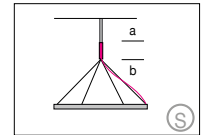

Suspension with pendant canopy PB 375 / PB 656 and steel cables
(a) 5000 mm / 196.8" +
(b) 3000 mm / 118.1"
25' ceiling height