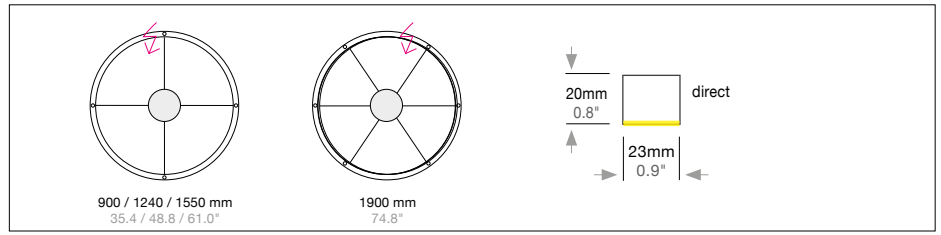

SLIM DIRECT

Housing: Circular Aluminum profile with integrated opal diffuser
Design: SATTLER

Mounting version

up to Ø 1550 mm / 61.0"
4-point suspension
Ø 1900 mm / 74.8"
6-point suspension with external power supply unit in suspended ceiling.

up to Ø 1550 mm / 61.0"
4-point suspension
Ø 1900 mm / 74.8"
6-point suspension with external power supply unit in separate canopy.

Suspension through canopy.

4/6 current-carrying steel cables. Not in combination with RGB.

Suspension with current-carrying steel cables and cavity wall box. Not in combination with RGB.

Suspension with pendant canopy PB 375 / PB 656 and steel cables
(a) 5000 mm / 196.8" +
(b) 3000 mm / 118.1"
25' ceiling height

Suspension with pendant canopy PB 375 / PB 656 and current-carrying steel cables.
(a) 5000 mm / 196.8" +
(b) 3000 mm / 118.1"
Not in combination with RGB.
25' ceiling height recommended.

Direct ceiling mounting
50mm / 1.9" with external power supply unit in suspended ceiling

Suspension point as clamping unit with 4/6 cables and remote technical unit in suspended ceiling. Not in combination with RGB.

Item No.	LED	Dimming	LED	Finish	Power supply cable	Mounting version
X X X.	X X.	X X.	X X.	X X.	X X X	-

---	---	---	---	---	---	-

Complete order number

A, B, G, R, K = Distance of external power supply unit to light fixture max. 10m / 394".

S, T, K, E, F = Minimum suspension height half the diameter of light fixture, maximum suspension height two times diameter of light fixture

Including steel cable suspension 3000mm/118" and/or power supply cable 3000mm/118" version S,T 5000 + 3000mm / 197"+118"

Power supply unit:		Type / Size mm / inch L x W x H	Included with Mounting version	Protective rating
	DE 1F	360 x 150 x 85 mm / 14.2 x 5.9 x 3.3"	A,G,R,K (up to Ø 1550 mm)	IP 20
	DE 2F	360 x 300 x 85 mm / 14.2 x 11.8 x 3.3"	A,G,R,K (up to Ø 1900 mm)	IP 20

Input voltage for all external power supply units and canopy is 120-277 VAC 50-60 Hz

Canopy:		Type / Size mm / inch Ø cover plate / body / H	Included with Mounting version	Protective rating
	DB 230	Ø 230 / 210 / 60 mm / 9.5 / 8.3 / 2.3"	B, E, F (up to Ø 900 mm)	IP 20
	DB 290	Ø 290 / 260 / 60 mm / 11.4 x 10.2 / 2.3"	B, E, F (up to Ø 1550 mm)	IP 20
	DB 350	Ø 350 / 320 / 60 mm / 13.7 x 12.5 / 2.3"	B, E, F (up to Ø 1900 mm)	IP 20
	PB 375	Ø 90 H 375 mm / 3.5 x 14.8"	S, T (up to Ø 1550 mm)	IP 20
	PB 656	Ø 90 H 656 mm / 3.5 x 25.8"	S, T (up to Ø 1900 mm)	IP 20
	DB 145	Ø 145 / 133 / 55 mm / 5.7 x 5.2 / 2.2"	K	IP 20

Color: 12 white, similar RAL 9003,
contact factory for other finishes
Canopy mounts to 4" octagonal junction box.

Optional

Power cable cover plate for mounting version A, G

200. 00. 00. 00. 12. (white)

Consisting of a cavity ceiling box with 3.1" (80mm) round metal cover. Included with mounting version A, G.