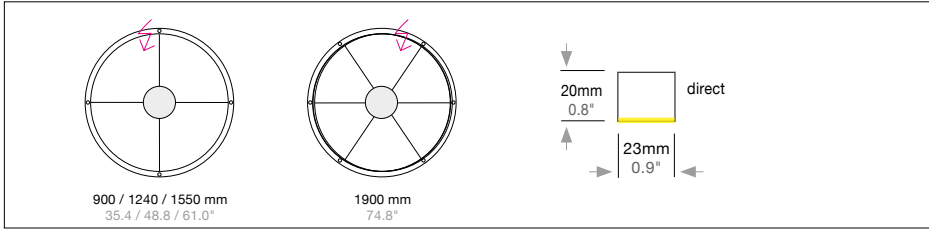

## SLIM DIRECT

Housing: Circular Aluminum profile with integrated opal diffuser  
 Design: SATTLER

Sizes	Size: Ø mm	Inches	LED Watt	Lumen <sup>1</sup>	Weight kg/lbs <sup>2</sup>	Item No.	LED	Dimming	LED	Finish	Power supply cable	Mounting version
	Ø 380 mm	15.0"	21	1269	2.5 / 5.5	<b>709.</b>	X X.	X X.	X X.	X X.	X X X.	X
	Ø 600 mm	23.6"	31	2192	3.0 / 6.6	<b>710.</b>	X X.	X X.	X X.	X X.	X X X.	X
	Ø 900 mm	35.4"	51	3196	3.5 / 7.7	<b>711.</b>	X X.	X X.	X X.	X X.	X X X.	X
	Ø 1240 mm	48.8"	66	4053	5.0 / 11.0	<b>712.</b>	X X.	X X.	X X.	X X.	X X X.	X
	Ø 1550 mm	61.0"	85	5208	5.5 / 12.1	<b>713.</b>	X X.	X X.	X X.	X X.	X X X.	X
	Ø 1900 mm	74.8"	102	6337	6.0 / 13.2	<b>714.</b>	X X.	X X.	X X.	X X.	X X X.	X