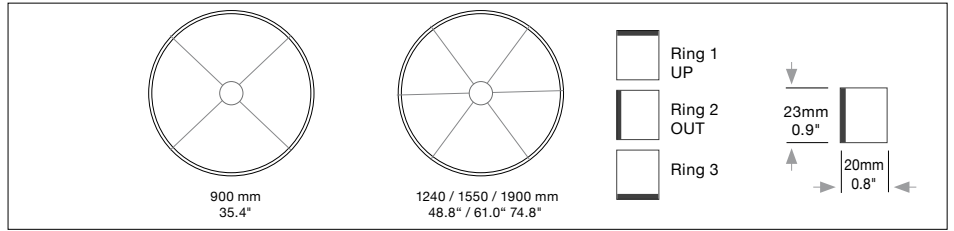

INSIEME

Housing: Pendant with light distribution up, out and down. 3 circular aluminum profiles, with integrated acrylic covers.
Design: MARKUS BISCHOF

Size	Ø mm	inches	LED Watt	Lumen ¹⁾	weight kg ²⁾ / lbs ²⁾	Item No.	LED	Dimming	LED	Finishes	Power Supply cable	Mounting Version	
Ø 900 mm	900	35.4"	165	8,560	5.0 / 11.0	764.	x x .	x x .	x x .	x x .	x x x .	x	
Ø 1240 mm	1240	48.8"	216	11,420	7.0 / 15.4	765.	x x .	x x .	x x .	x x .	x x x .	x	
Ø 1550 mm	1550	61.0"	264	13,885	9.0 / 19.8	766.	x x .	x x .	x x .	x x .	x x x .	x	
Ø 1900 mm	1900	74.8"	330	17,663	11.0 / 24.2	767.	x x .	x x .	x x .	x x .	x x x .	x	
LED 24V CRI > 90 CRI > 80*		Warm-white	3000 K	(Standard)	x x x .	30.	x x .	x x .	x x .	x x x .	x		
		Neutral-white	4000 K	(Optional)	x x x .	40.	x x .	x x .	x x .	x x x .	x		
		Extra warm-white	2700 K	(Optional)	x x x .	27.	x x .	x x .	x x .	x x x .	x		
		Extra warm-white	2200 K*	(Optional)	x x x .	22.	x x .	x x .	x x .	x x x .	x		
Dimming		Dimmable 0 - 10 V		(Standard)	x x x .	x x .	51.	00.	x x .	x x x .	x		
		DMX		(Optional)	x x x .	x x .	31.	00.	x x .	x x x .	x		
		LUTRON (contact factory)		(Optional)	x x x .	x x .	71.	00.	x x .	x x x .	x		
Finishes		11 white	(Standard)										
		22 aluminum polished	(Optional)										
		27 brush-finished aluminum											
		30 anthracite											
		32 crocodile black											
		33 sand silver fine textured											
		35 gold											
36 brass													
37 bronze fine textured													
38 copper													
10 black fine textured													
XX Custom finish						x x x .	x x .	x x .	x x .	. .	x x x .	x	
Power Supply Cable (Standard)		000 without Mounting Version F					x x x .	x x .	x x .	x x .	000	x	

INSIEME

Housing: Pendant with light distribution up, out and down. 3 circular aluminum profiles, with integrated acrylic covers.

Design: MARKUS BISCHOF

Mounting Version

Ø 1900 mm / 74.8"
6 current-carrying steel cables canopy and external power supply unit in suspended ceiling