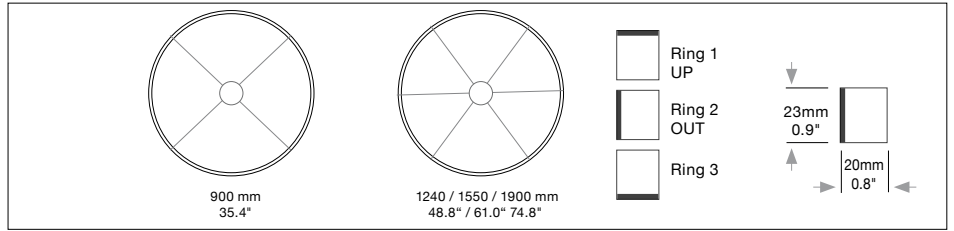

INSIEME

Housing: Pendant with light distribution up, out and down. 3 circular aluminum profiles, with integrated acrylic covers.
Design: MARKUS BISCHOF

Size	Ø mm	inches	LED Watt	Lumen ¹⁾	weight kg ²⁾ / lbs ²⁾	Item No.	LED	Dimming	LED	Finishes	Power Supply cable	Mounting Version	
Ø 900 mm	900	35.4"	165	8,560	5.0 / 11.0	764.	x x .	x x .	x x .	x x .	x x x .	x	
Ø 1240 mm	1240	48.8"	216	11,420	7.0 / 15.4	765.	x x .	x x .	x x .	x x .	x x x .	x	
Ø 1550 mm	1550	61.0"	264	13,885	9.0 / 19.8	766.	x x .	x x .	x x .	x x .	x x x .	x	
Ø 1900 mm	1900	74.8"	330	17,663	11.0 / 24.2	767.	x x .	x x .	x x .	x x .	x x x .	x	
LED 24V CRI > 90 CRI > 80*		Warm-white	3000 K	(Standard)	x x x .	30.	x x .	x x .	x x .	x x x .	x		
		Neutral-white	4000 K	(Optional)	x x x .	40.	x x .	x x .	x x .	x x x .	x		
		Extra warm-white	2700 K	(Optional)	x x x .	27.	x x .	x x .	x x .	x x x .	x		
		Extra warm-white	2200 K*	(Optional)	x x x .	22.	x x .	x x .	x x .	x x x .	x		
Dimming		Dimmable 0 - 10 V		(Standard)	x x x .	x x .	51.	00.	x x .	x x x .	x		
		DMX		(Optional)	x x x .	x x .	31.	00.	x x .	x x x .	x		
		LUTRON (contact factory)		(Optional)	x x x .	x x .	71.	00.	x x .	x x x .	x		
Finishes		11 white	(Standard)										
		22 aluminum polished	(Optional)										
		27 brush-finished aluminum											
		30 anthracite											
		32 crocodile black											
		33 sand silver fine textured											
		35 gold											
36 brass													
37 bronze fine textured													
38 copper													
10 black fine textured													
XX Custom finish						x x x .	x x .	x x .	x x .	. .	x x x .	x	
Power Supply Cable (Standard)		000 without Mounting Version F					x x x .	x x .	x x .	x x .	000	x	

INSIEME

Housing: Pendant with light distribution up, out and down. 3 circular aluminum profiles, with integrated acrylic covers.

Design: MARKUS BISCHOF

Mounting Version

Ø 1900 mm / 74.8"
6 current-carrying steel cables canopy and external power supply unit in suspended ceiling