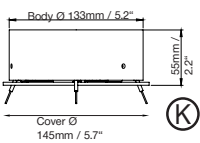

X X X.	X X.	X X.	X X.	X X.	X X X	X
--------	------	------	------	------	-------	---

Complete order number

A, B, G, R, K = Distance of external power supply unit to light fixture max. 10m / 394".

S, T, K, E, F = Minimum suspension height half the diameter of light fixture, maximum suspension height two times diameter of light fixture

Including steel cable suspension 5000mm/197"; Version F,R 3000mm/118"; Version S,T 5000 + 3000mm / 197"+118" and/or power supply cable 5000mm/197"

Typ	Size mm / inch			For use with Mounting Version
	L	W	H	
DE 1F	360 x 150 x 85 mm / 14.2 x 5.9 x 3.3"	A, G, R, K		

Typ	Size mm / inch		For use with Mounting Version
	Ø cover plate	Ø body	
DB 230	Ø 230 / 210 mm / 9.5 x 8.3"	up to size Ø 900 mm / 35.4"	B, E, F
DB 290	Ø 290 / 260 mm / 11.4 x 10.2"	up to size Ø 1550 mm / 61.0"	B, E, F
PB 366	Ø 90 H 366 mm / 3.5 x 14.4"	up to size Ø 1550 / 61.0"	S, T