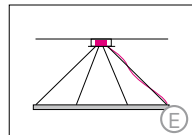

suspension through canopy