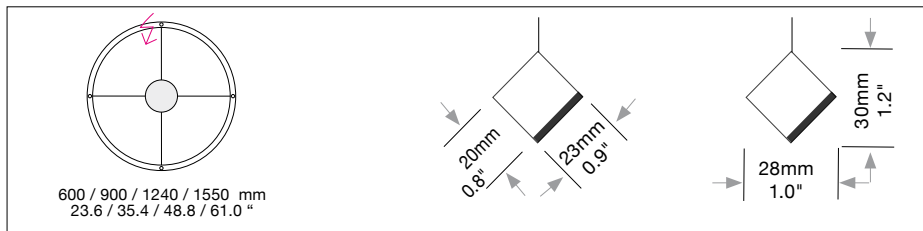

GIRATA

Horizontal

Housing: Circular aluminum profile bent inwards 45°. Integrated acrylic cover.
Design: MARKUS BISCHOF

Sizes	Size: Ø mm	inches	LED Watt	Lumen ¹⁾	weight kg ²⁾ / lbs ²⁾	Item No.	LED	Dimming	LED	Finishes	Power Supply cable	Mounting Version	
Sizes	Ø 600 mm	23.6"	33	1,530	3.0 / 6.6	895.	x x .	x x .	x x .	x x .	x x x .	x	
	Ø 900 mm	35.4"	55	2,486	3.5 / 7.7	896.	x x .	x x .	x x .	x x .	x x x .	x	
	Ø 1240 mm	48.8"	72	3,314	5.0 / 11.0	897.	x x .	x x .	x x .	x x .	x x x .	x	
	Ø 1550 mm	61.0"	88	4,060	5.5 / 12.1	898.	x x .	x x .	x x .	x x .	x x x .	x	
LED 24V CRI > 90 *CRI > 80			Warm-white Neutral-white Extra warm-white Extra warm-white	3000 K (Standard) 4000 K (Optional) 2700 K (Optional) 2200 K* (Optional)		x x x . x x x . x x x . x x x .	30. 40. 27. 22.	x x . x x . x x . x x .	x x . x x . x x . x x .	x x . x x . x x . x x .	x x x . x x x . x x x . x x x .	x x x x	
Dimming			Dimmable 0 - 10 V DMX (RGB possible) LUTRON (contact factory)	(Standard) (Optional) (Optional)		x x x . x x x . x x x .	x x . x x . x x .	51. 31. 71.	00. 00. 00.	x x . x x . x x .	x x x . x x x . x x x .	x x x	
Finishes		11 white		22 aluminum polished		27 brush-finished aluminum		30 anthracite		32 crocodile black		33 sand silver fine textured	
(Standard)				35 gold		36 brass		37 bronze fine textured		38 copper		10 black fine textured	
(Optional)												XX Custom finish	x x x . x x . x x . x x . . .
Power Supply Cable		000 without Mounting Version F		Z 70 Silver		Z 71 white		Z 72 grey		Z 73 black			
(Standard)				Z 74 orange		Z 75 red		Z 76 green					x x x . x x . x x . x x . x x
(Optional)													x
			When using current carrying steel cables in Mounting Versions F, K, R, T leave this section blank										