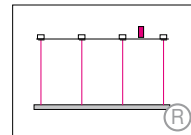

Suspension with current-carrying steel cables and cavity wall box. Not in connection with RGB.