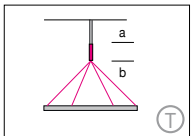

Suspension with pendant canopy PB 366 and current-carrying steel cables. (a) 5000 mm / 196.8" + (b) 3000 mm / 118.1" Not in combination with RGB.