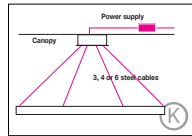

Suspension point as clamping unit with 4 cables and remote technical unit in suspended ceiling.

Item No.	LED	Dimming	LED	Finishes	Power Supply cable	Mounting Version
X X X.	X X.	X X.	X X.	X X.	X X X	.

X X X.	X X.	X X.	X X.	X X.	X X X	X

Complete order number

A, B, G, R, K = Distance of external power supply unit to light fixture max. 10m / 394".

S, T, K, E, F = Minimum suspension height half the diameter of light fixture, maximum suspension height two times diameter of light fixture

Including steel cable suspension 5000mm/197"; Version F,R 3000mm/118"; Version S,T 5000 + 3000mm / 197"+118" and/or power supply cable 5000mm/197"

Typ	Size mm / inch			For use with Mounting Version
	L	W	H	
DE 1F	360 x 150 x 85 mm / 14.2 x 5.9 x 3.3"	A, G, R, K		

Input voltage for all external power supply units and canopy is **120 / 277 VAC 50/60 Hz**

Canopy finish: white (11) contact factory for other finishes
USA/Canada: Canopy mounts to 4" octagonal junction box.