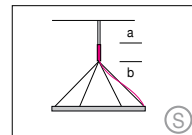

Suspension with pendant canopy PB 366 and steel cables (a) 5000 mm / 196.8" + (b) 3000 mm / 118.1"