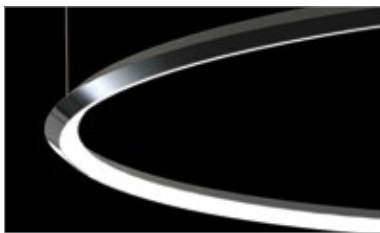

GIRATA

Horizontal

Housing: Circular aluminum profile bent inwards 45°. Integrated acrylic cover.
Design: MARKUS BISCHOF

Sizes	Size: Ø mm	inches	LED Watt	Lumen ¹⁾	weight kg ²⁾ / lbs ²⁾	Item No.	LED	Dimming	LED	Finishes	Power Supply cable	Mounting Version	
Sizes	Ø 600 mm	23.6"	33	1,530	3.0 / 6.6	895.	x x .	x x .	x x .	x x .	x x x .	x	
	Ø 900 mm	35.4"	55	2,486	3.5 / 7.7	896.	x x .	x x .	x x .	x x .	x x x .	x	
	Ø 1240 mm	48.8"	72	3,314	5.0 / 11.0	897.	x x .	x x .	x x .	x x .	x x x .	x	
	Ø 1550 mm	61.0"	88	4,060	5.5 / 12.1	898.	x x .	x x .	x x .	x x .	x x x .	x	
LED 24V CRI > 90 *CRI > 80			Warm-white Neutral-white Extra warm-white Extra warm-white	3000 K (Standard) 4000 K (Optional) 2700 K (Optional) 2200 K* (Optional)		x x x . x x x . x x x . x x x .	30. 40. 27. 22.	x x . x x . x x . x x .	x x . x x . x x . x x .	x x . x x . x x . x x .	x x x . x x x . x x x . x x x .	x x x x	
Dimming			Dimmable 0 - 10 V DMX (RGB possible) LUTRON (contact factory)	(Standard) (Optional) (Optional)		x x x . x x x . x x x .	x x . x x . x x .	51. 31. 71.	00. 00. 00.	x x . x x . x x .	x x x . x x x . x x x .	x x x	
Finishes		11 white		22 aluminum polished		27 brush-finished aluminum		30 anthracite		32 crocodile black		33 sand silver fine textured	
(Standard)				35 gold		36 brass		37 bronze fine textured		38 copper		10 black fine textured	
(Optional)												XX Custom finish	x x x . x x . x x . x x . . .
Power Supply Cable		000 without Mounting Version F		Z 70 Silver		Z 71 white		Z 72 grey		Z 73 black			
(Standard)				Z 74 orange		Z 75 red		Z 76 green					x x x . x x . x x . x x . x x
(Optional)													x
			When using current carrying steel cables in Mounting Versions F, K, R, T leave this section blank										

GIRATA Horizontal

Housing: Circular aluminum profile bent inwards 45°. Integrated acrylic cover.
Design: MARKUS BISCHOF

Mounting Version

4-point suspension with external power supply unit in suspended ceiling