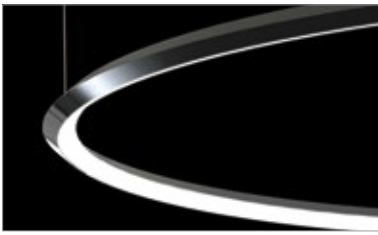

GIRATA

Horizontal

Housing: Circular aluminum profile bent inwards 45°. Integrated acrylic cover.
Design: MARKUS BISCHOF

Sizes	Size: Ø mm	inches	LED Watt	Lumen ¹⁾	weight kg ²⁾ / lbs ²⁾	Item No.	LED	Dimming	LED	Finishes	Power Supply cable	Mounting Version	
Sizes	Ø 600 mm	23.6"	33	1,530	3.0 / 6.6	895.	x x .	x x .	x x .	x x .	x x x .	x	
	Ø 900 mm	35.4"	55	2,486	3.5 / 7.7	896.	x x .	x x .	x x .	x x .	x x x .	x	
	Ø 1240 mm	48.8"	72	3,314	5.0 / 11.0	897.	x x .	x x .	x x .	x x .	x x x .	x	
	Ø 1550 mm	61.0"	88	4,060	5.5 / 12.1	898.	x x .	x x .	x x .	x x .	x x x .	x	
LED 24V CRI > 90 *CRI > 80			Warm-white Neutral-white Extra warm-white Extra warm-white	3000 K (Standard) 4000 K (Optional) 2700 K (Optional) 2200 K* (Optional)		x x x . x x x . x x x . x x x .	30. 40. 27. 22.	x x . x x . x x . x x .	x x . x x . x x . x x .	x x . x x . x x . x x .	x x x . x x x . x x x . x x x .	x x x x	
Dimming			Dimmable 0 - 10 V DMX (RGB possible) LUTRON (contact factory)	(Standard) (Optional) (Optional)		x x x . x x x . x x x .	x x . x x . x x .	51. 31. 71.	00. 00. 00.	x x . x x . x x .	x x x . x x x . x x x .	x x x	
Finishes		11 white		22 aluminum polished		27 brush-finished aluminum		30 anthracite		32 crocodile black		33 sand silver fine textured	
(Standard)				35 gold		36 brass		37 bronze fine textured		38 copper		10 black fine textured	
(Optional)												XX Custom finish	x x x . x x . x x . x x . . .
Power Supply Cable		000 without Mounting Version F		Z 70 Silver		Z 71 white		Z 72 grey		Z 73 black			
(Standard)				Z 74 orange		Z 75 red		Z 76 green					x x x . x x . x x . x x . x x
(Optional)													x
			When using current carrying steel cables in Mounting Versions F, K, R, T leave this section blank										

GIRATA Horizontal

Housing: Circular aluminum profile bent inwards 45°. Integrated acrylic cover.
Design: MARKUS BISCHOF

Mounting Version

4-point suspension with external power supply unit in suspended ceiling