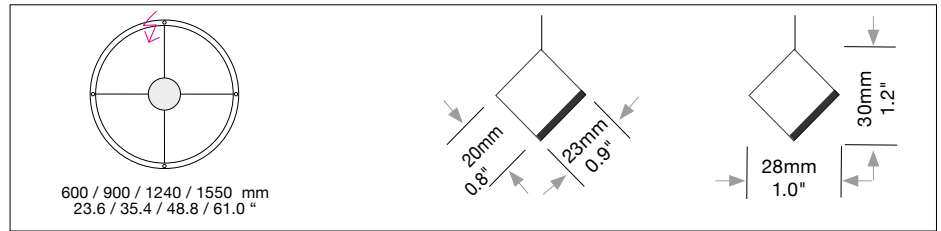

Housing: Circular aluminum profile bent inwards 45°. Integrated acrylic cover.
Design: MARKUS BISCHOF