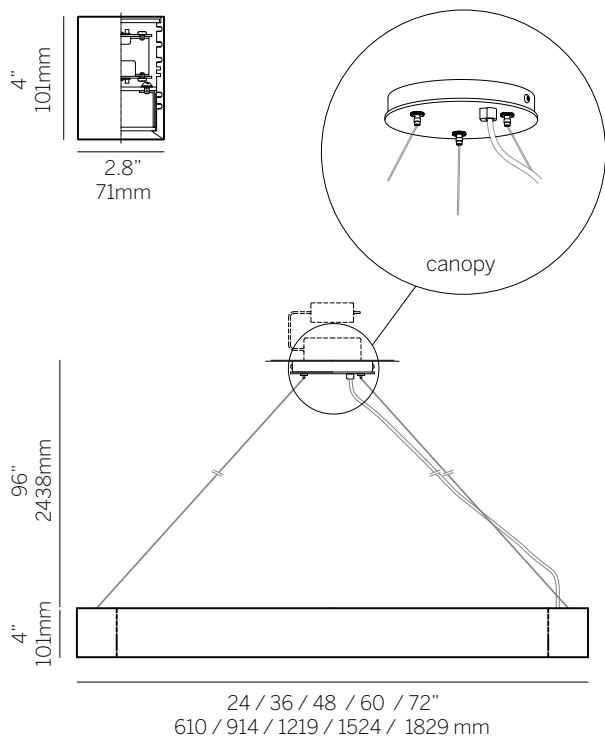

Model 1692

Type

P Pendant

Size

24 24"
36 36"
48 48"
60 60"
72 72"
Custom

Wattage¹ direct²

24"
LD 17W (2267lm)
MD 34W (4211lm)
RGBD 60W (1551lm)

36"

LI 54W (7200lm)
MI 108W (13374lm)
RGBI 195W (5076lm)

Notes

¹Nominal lumens

²For no direct or indirect light specify 00

³82 CRI standard / 90 CRI available

⁴Canopy finish matches housing

⁵96" clear insulated cable standard

Options

CE Center canopy
SC Straight cables
SA Single circuit
DC Dual circuit
CC Clear insulated cable
(standard)⁵
WC White cable
BC Black cable

Center Canopy (standard)
(suspension varies with fixture size please confirm with factory)