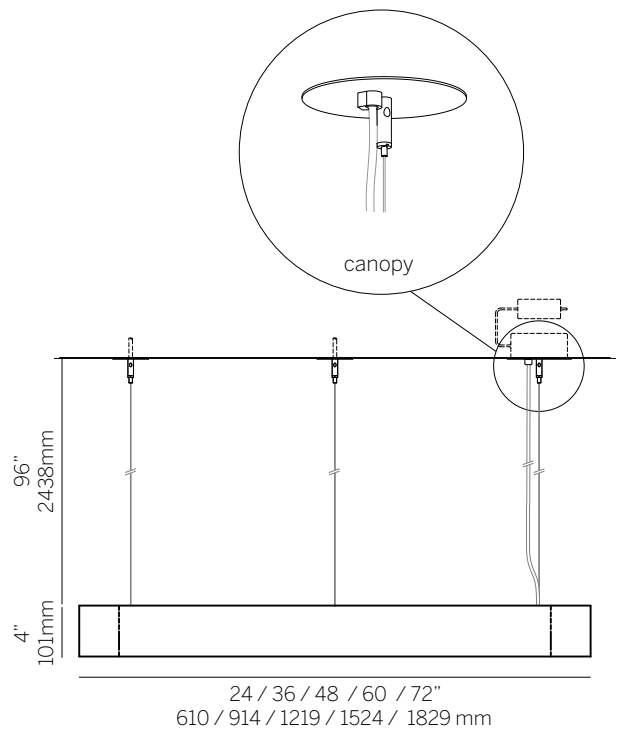

Options

CE Center canopy
SC Straight cables
SA Single circuit
DC Dual circuit
CC Clear insulated cable
(standard)⁵
WC White cable
BC Black cable

Center Canopy (standard)
(suspension varies with fixture size please confirm with factory)